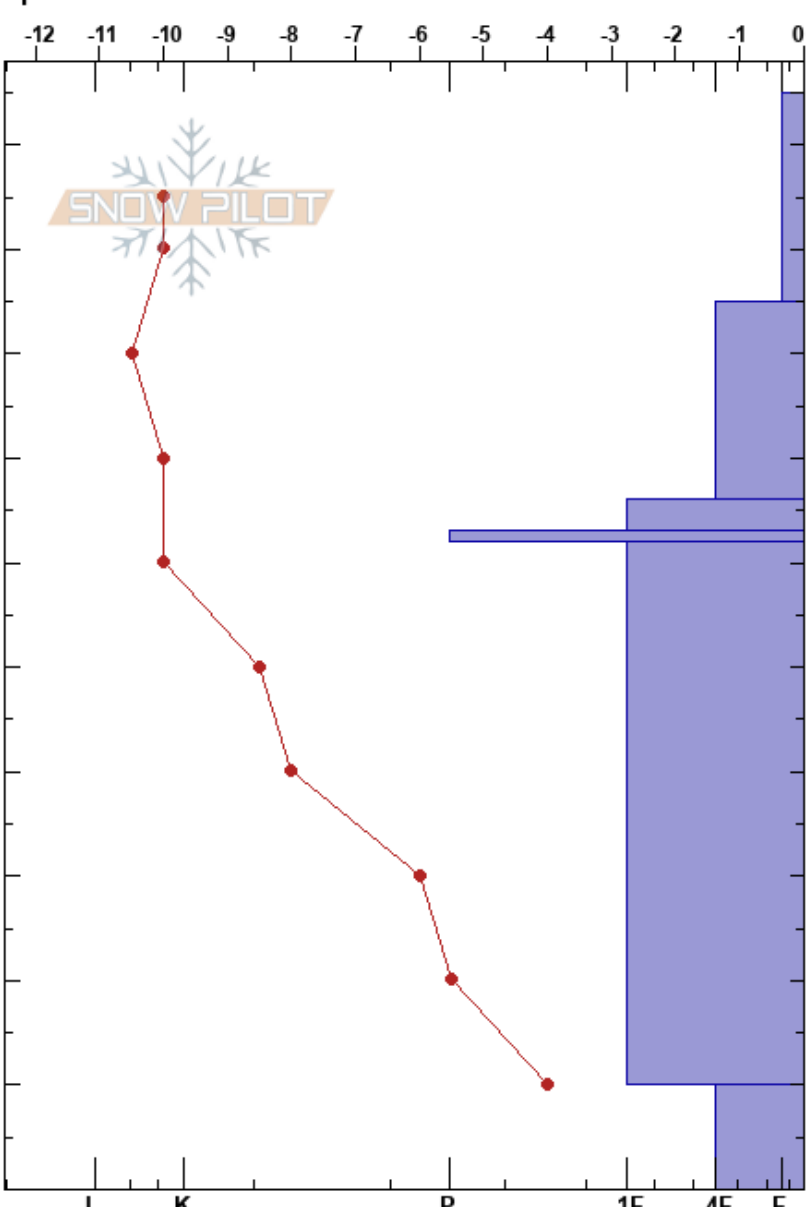

Mt Fox S Slopes BTL
 Kananaskis
 AB
 Elevation: 1739 m
 Aspect: S
 Specifics:

Shea Goyette
 23/02/2019 - 14:00
 Co-ord: 11U 634622W 5602277N
 Slope Angle: 23°
 Wind Loading:

Stability:
 Air Temperature: -9°C
 Sky Cover: FEW
 Precipitation: NO
 Wind: Calm

HS:105
 PF:75
 Layer Notes:

Form	Crystal		ρ kg/m ³	Stability tests & Layer comments
	Size	Moisture		
+	1			
/	1	D		
/	1	D		
□	1	D		
⊙	2	D		
□	2	D		
^	8	D		← CT16, BRK @10cm on DH8.0

Notes: Sun-exposed, relatively wind-sheltered location near lake shore.