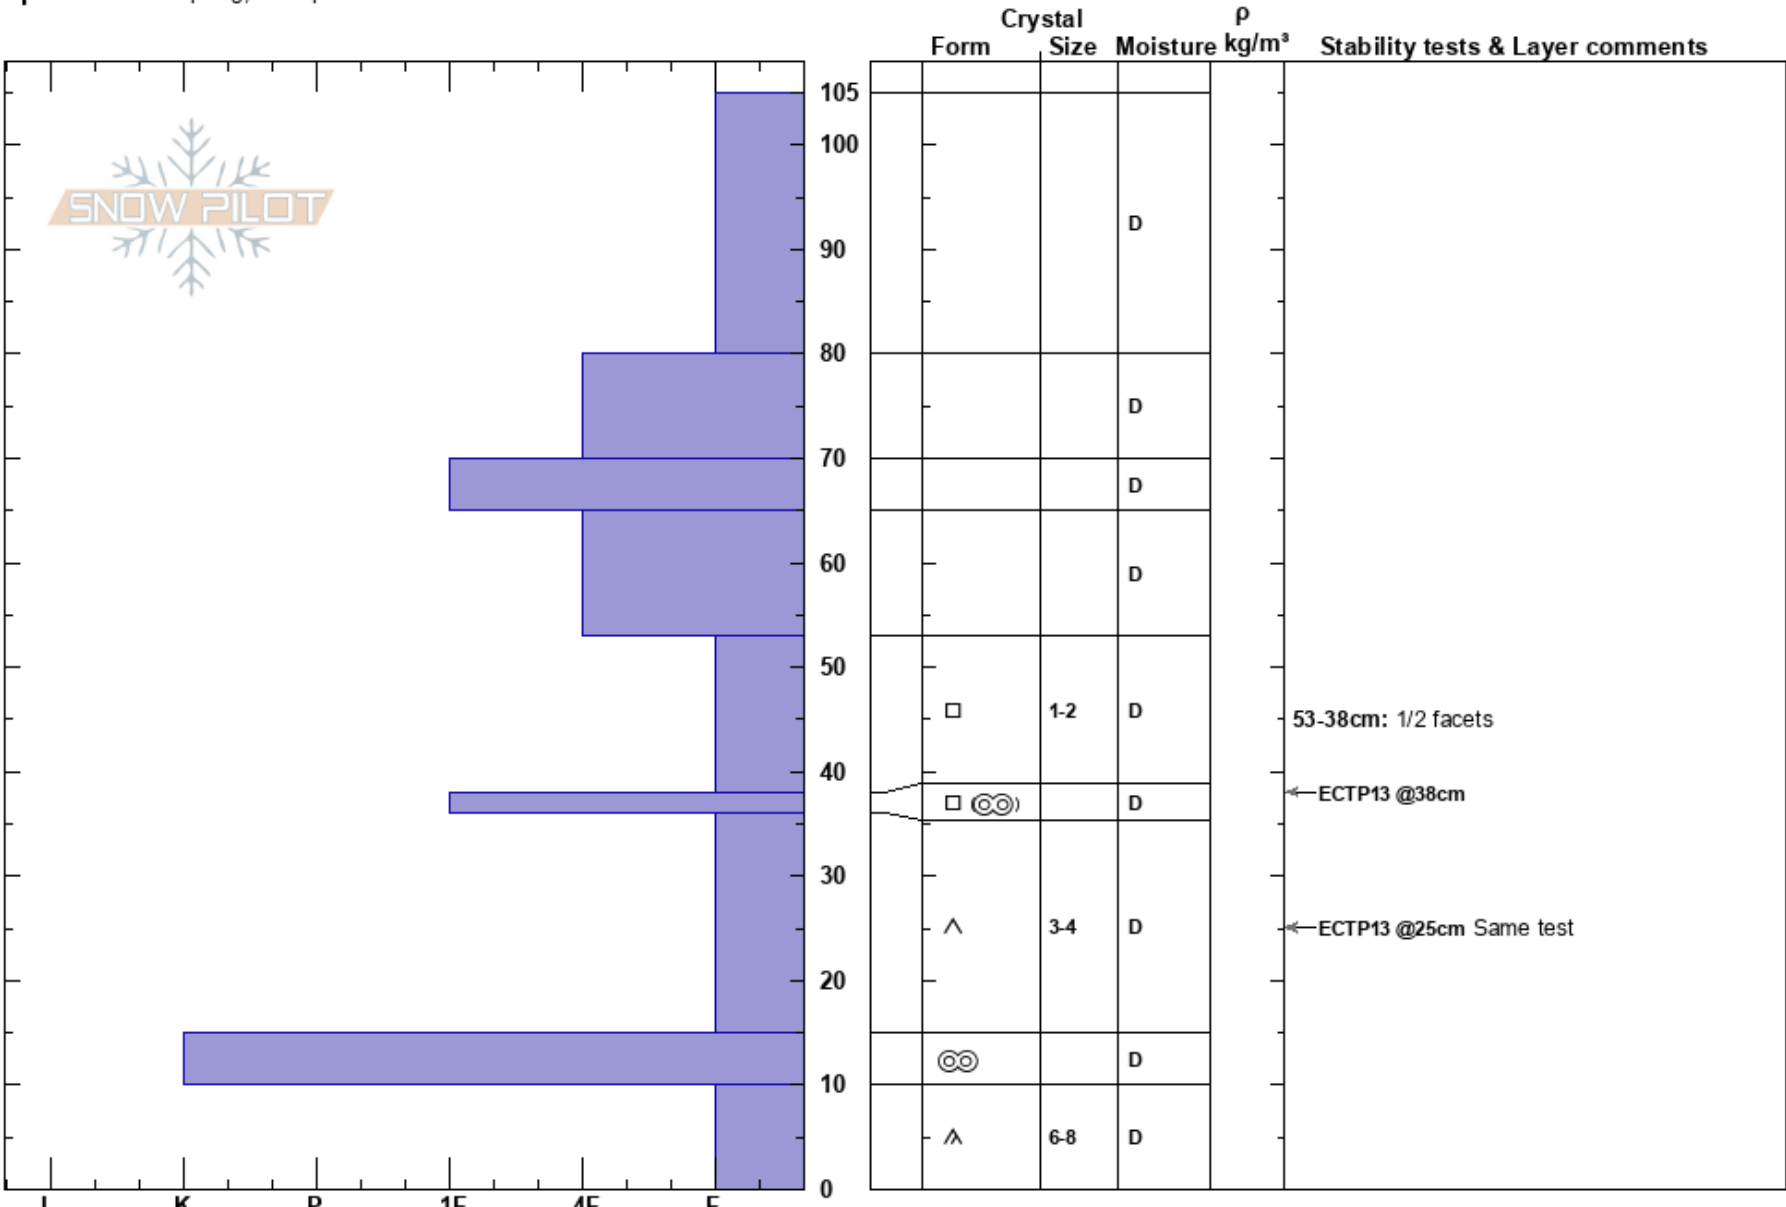

Minaret Vista
 Eastern Sierra Nevada
 CA
Elevation: 9200 ft
Aspect: NE
Specifics: Collapsing, widespreac

Clancy Nelson
 01/13/2024 - 1:15pm
Co-ord: 37.65952N, -119.05624E
Slope Angle: 30°
Wind Loading: yes

Stability: Poor
Air Temperature:
Sky Cover: OVC
Precipitation: S1
Wind: SW Moderate

HS:105
PF:80
PS:20
Layer Notes:
 53-38cm: 1/2 facets
 36-15cm: Problematic layer

Notes: Dug next to a slope where we experienced a collapse that traveled ~1000' away.