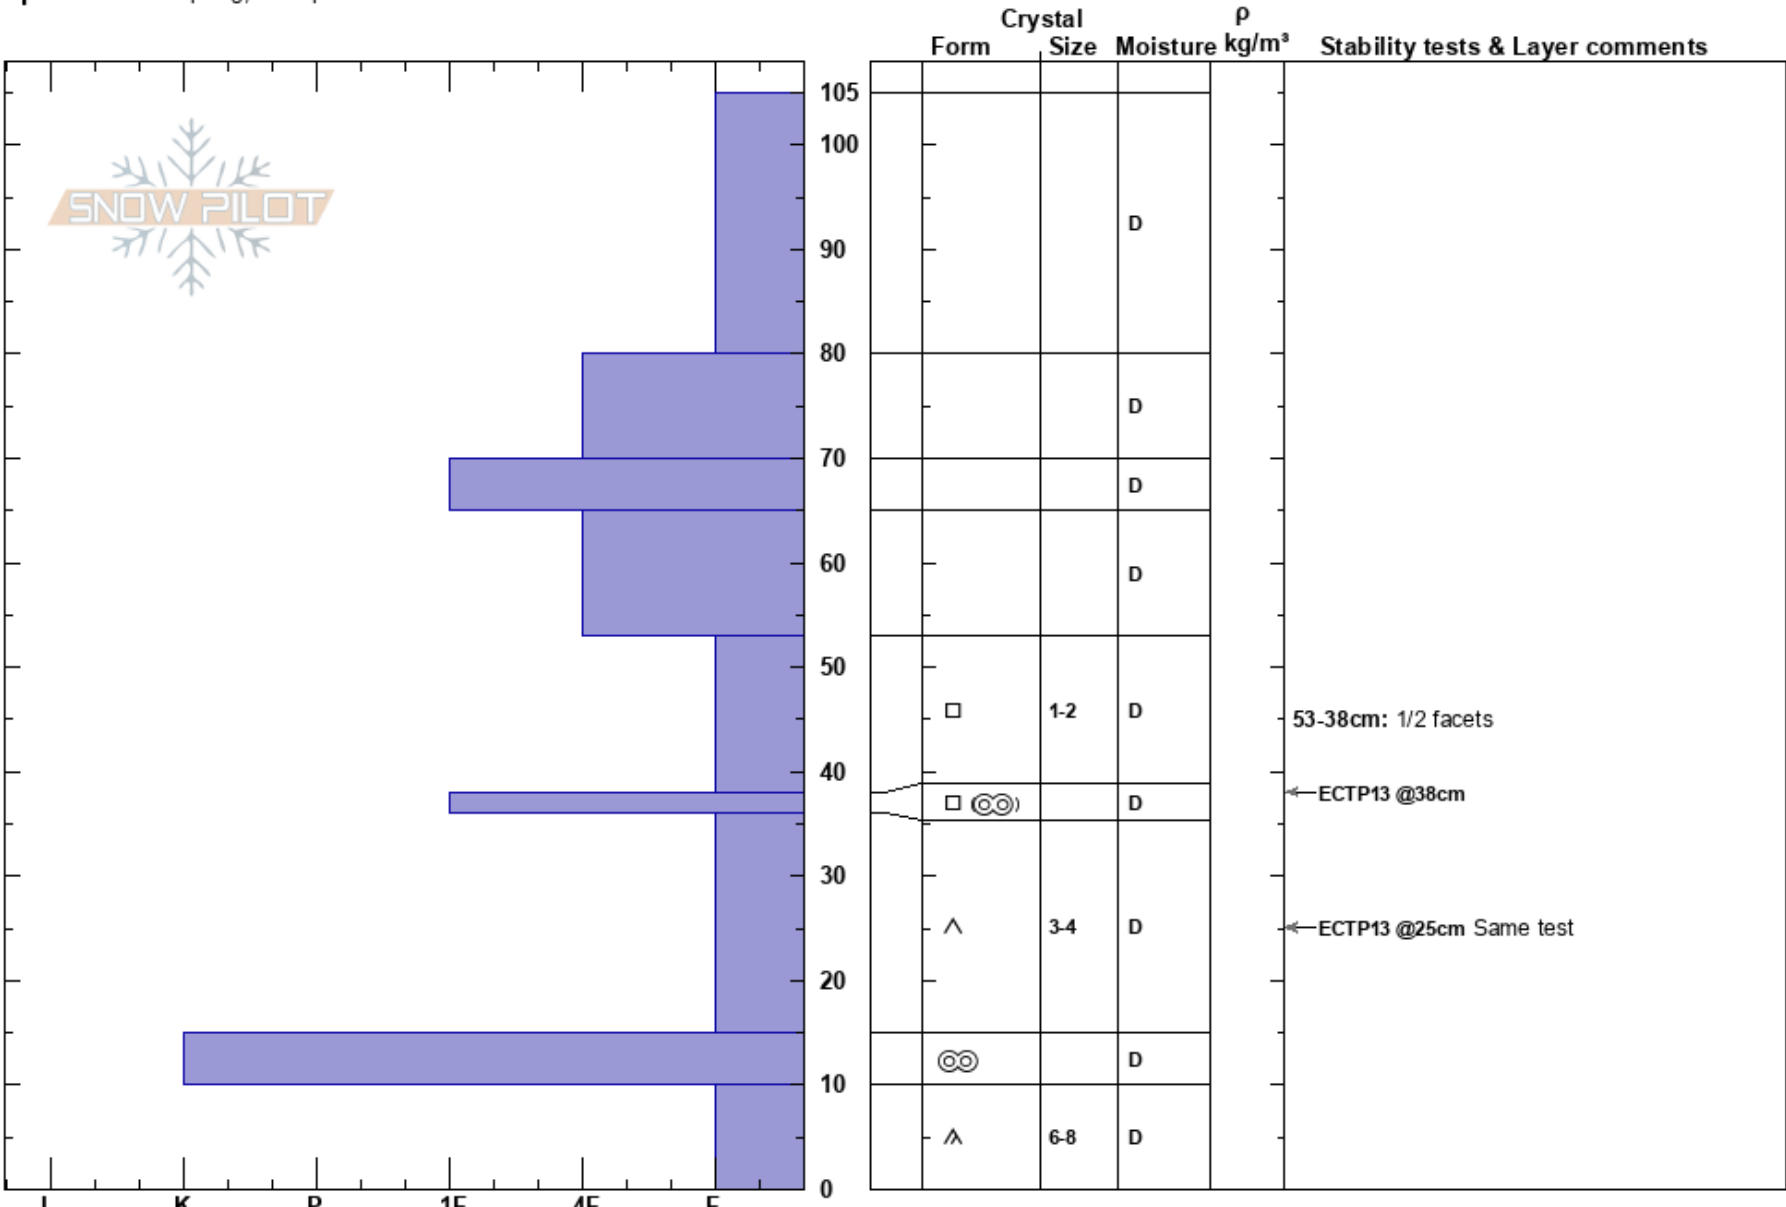

Minaret Vista
 Eastern Sierra Nevada
 CA
Elevation: 9200 ft
Aspect: NE
Specifics: Collapsing, widespreac

Clancy Nelson
 01/13/2024 - 1:15pm
Co-ord: 37.65952N, -119.05624E
Slope Angle: 30°
Wind Loading: yes

Stability: Poor
Air Temperature:
Sky Cover: OVC
Precipitation: S1
Wind: SW Moderate

HS: 105
PF: 80
PS: 20
Layer Notes:
 53-38cm: 1/2 facets
 36-15cm: Problematic layer

Notes: Dug next to a slope where we experienced a collapse that traveled ~1000' away.