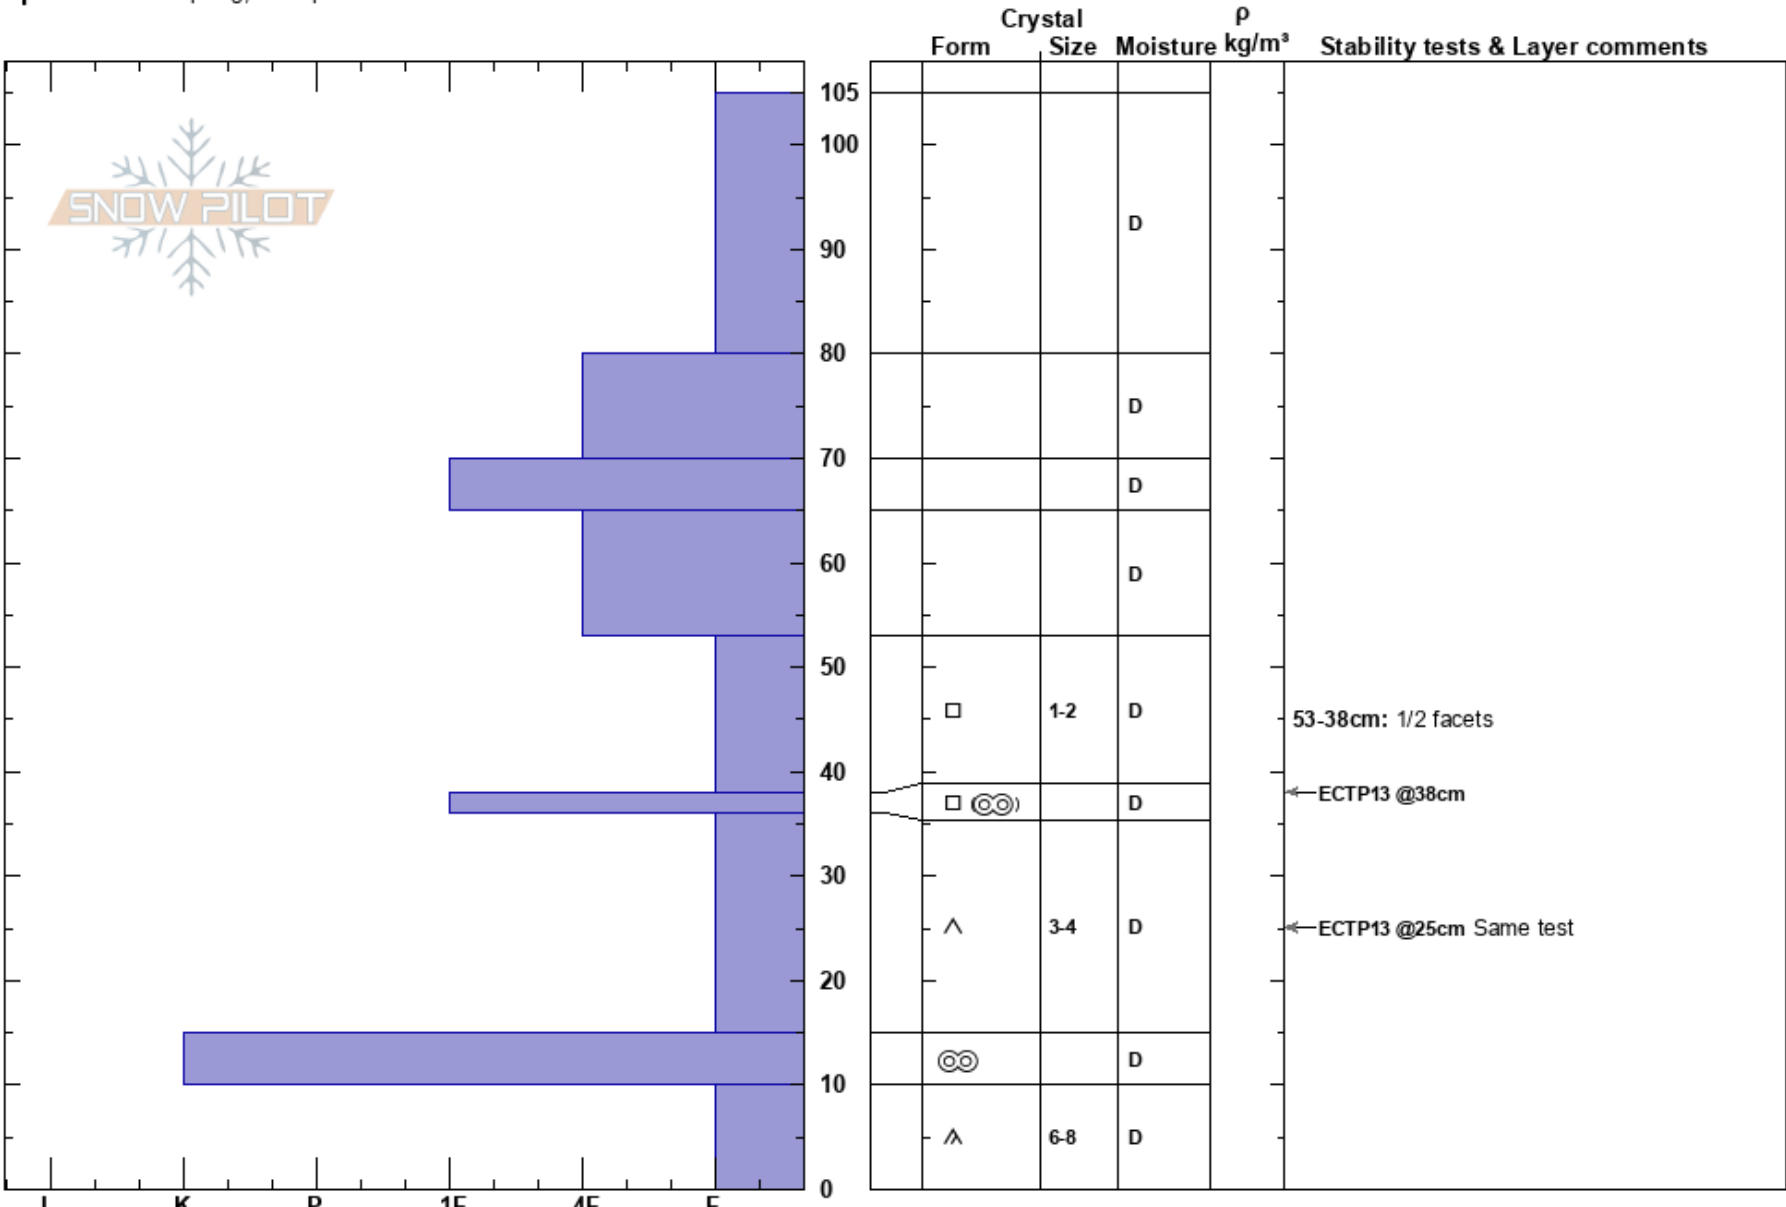

Minaret Vista  
 Eastern Sierra Nevada  
 CA  
**Elevation:** 9200 ft  
**Aspect:** NE  
**Specifics:** Collapsing, widespreac

Clancy Nelson  
 01/13/2024 - 1:15pm  
**Co-ord:** 37.65952N, -119.05624E  
**Slope Angle:** 30°  
**Wind Loading:** yes

**Stability:** Poor  
**Air Temperature:**  
**Sky Cover:** OVC  
**Precipitation:** S1  
**Wind:** SW Moderate

**HS:**105  
**PF:**80  
**PS:**20  
**Layer Notes:**  
 53-38cm: 1/2 facets  
 36-15cm: Problematic layer

**Notes:** Dug next to a slope where we experienced a collapse that traveled ~1000' away.