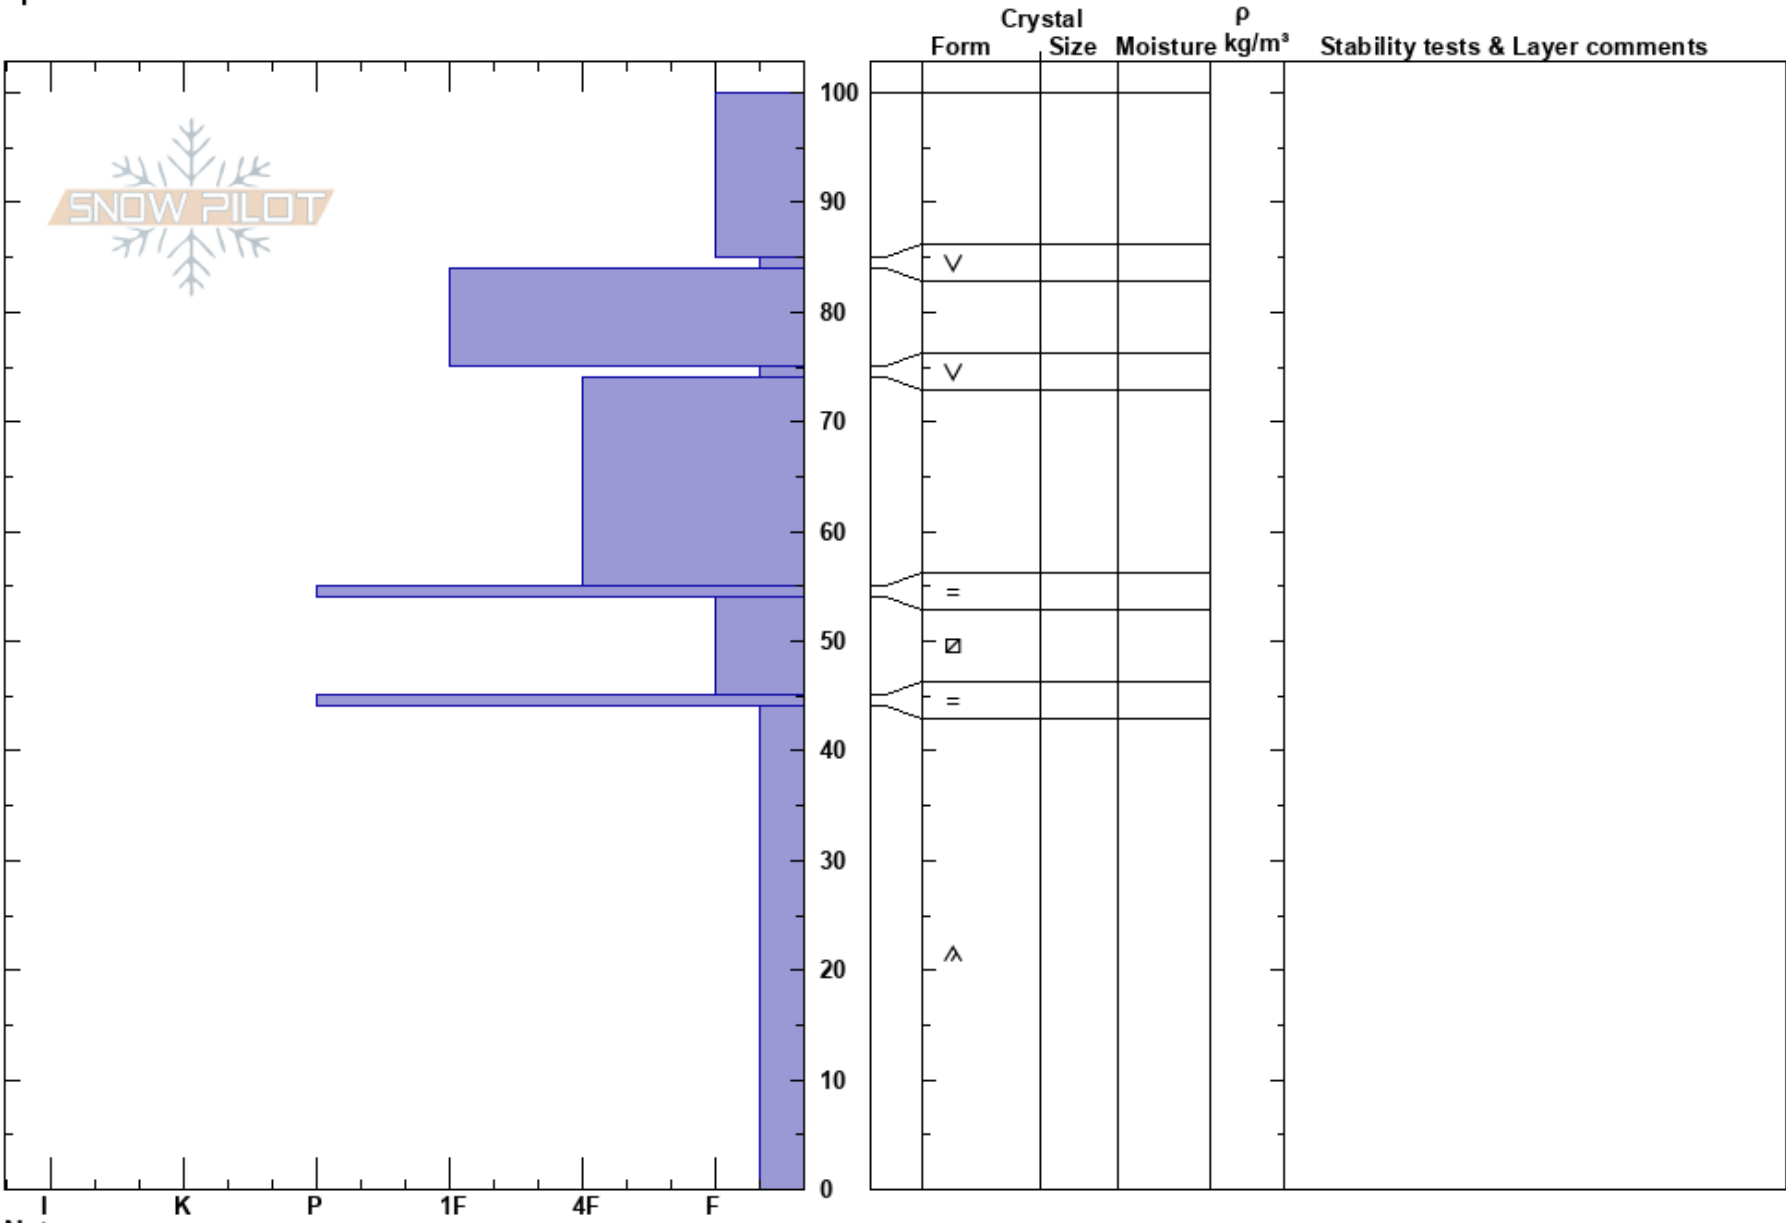

Yost Meadow
 Eastern Sierra Nevada
 CA
 Elevation: 10000 ft
 Aspect: NE
 Specifics:

Matthew Duniho
 01/12/2024 - 12:00pm
 Co-ord: 37.72851N, -119.09283W
 Slope Angle: 30°
 Wind Loading:

Stability:
 Air Temperature: 35°F
 Sky Cover: BKN
 Precipitation: NO
 Wind: S Light Breeze

HS:100
 PF:50
 PS:20

Layer Notes:

Notes:

I K P 1F 4F F