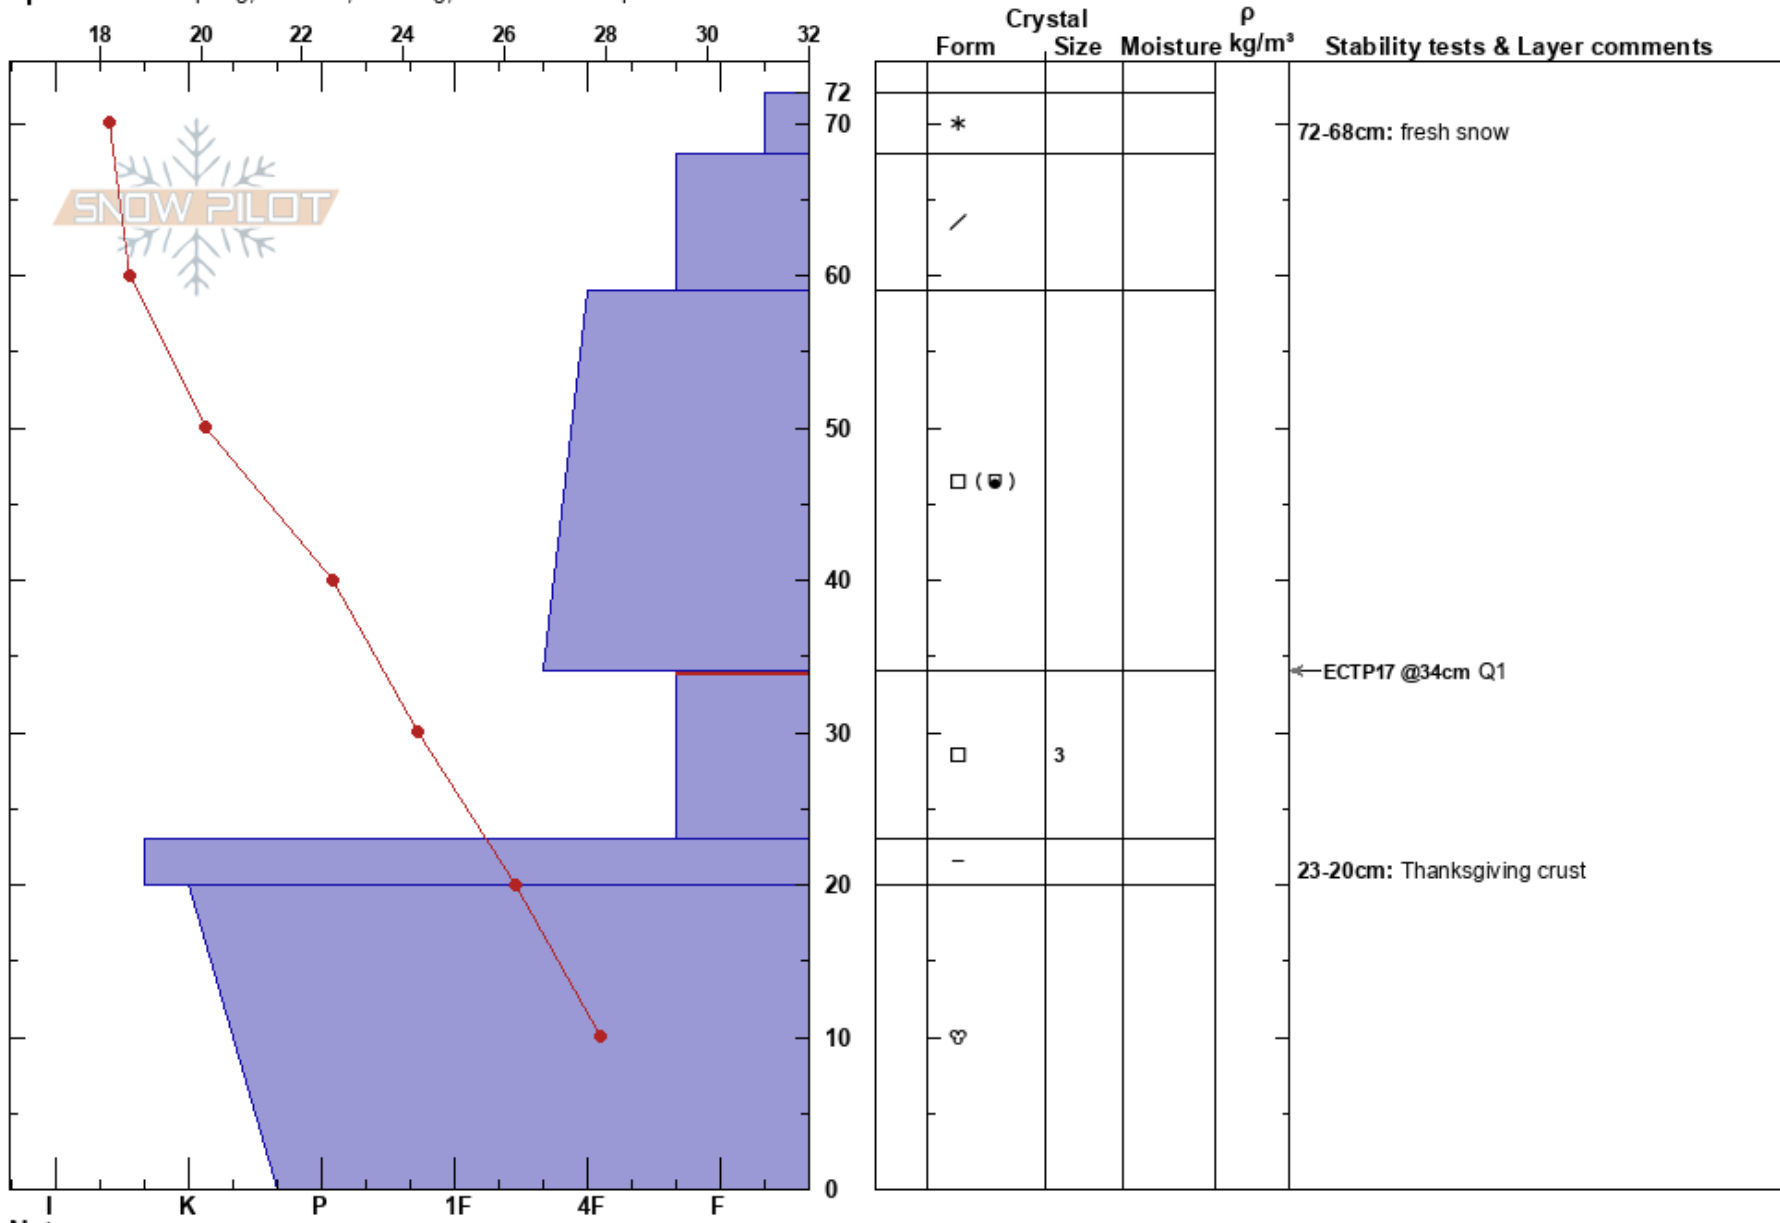

Swan Flat
 Bear River Range
 UT
 Elevation: 8500 ft
 Aspect: NW

toby weed
 01/23/2018 - 1:00pm
 Co-ord: 41.97611N, -111.48527W
 Slope Angle: 24°
 Wind Loading:

Stability: Fair
 Air Temperature: 26°F
 Sky Cover: SCT
 Precipitation: NO
 Wind: W Light Breeze

HS:72
 PF:50
 72-68cm: fresh snow
 34-23cm: Problematic layer
 23-20cm: Thanksgiving crust

Specifics: Collapsing, localized; Cracking; Ski tracks on slope

Notes: