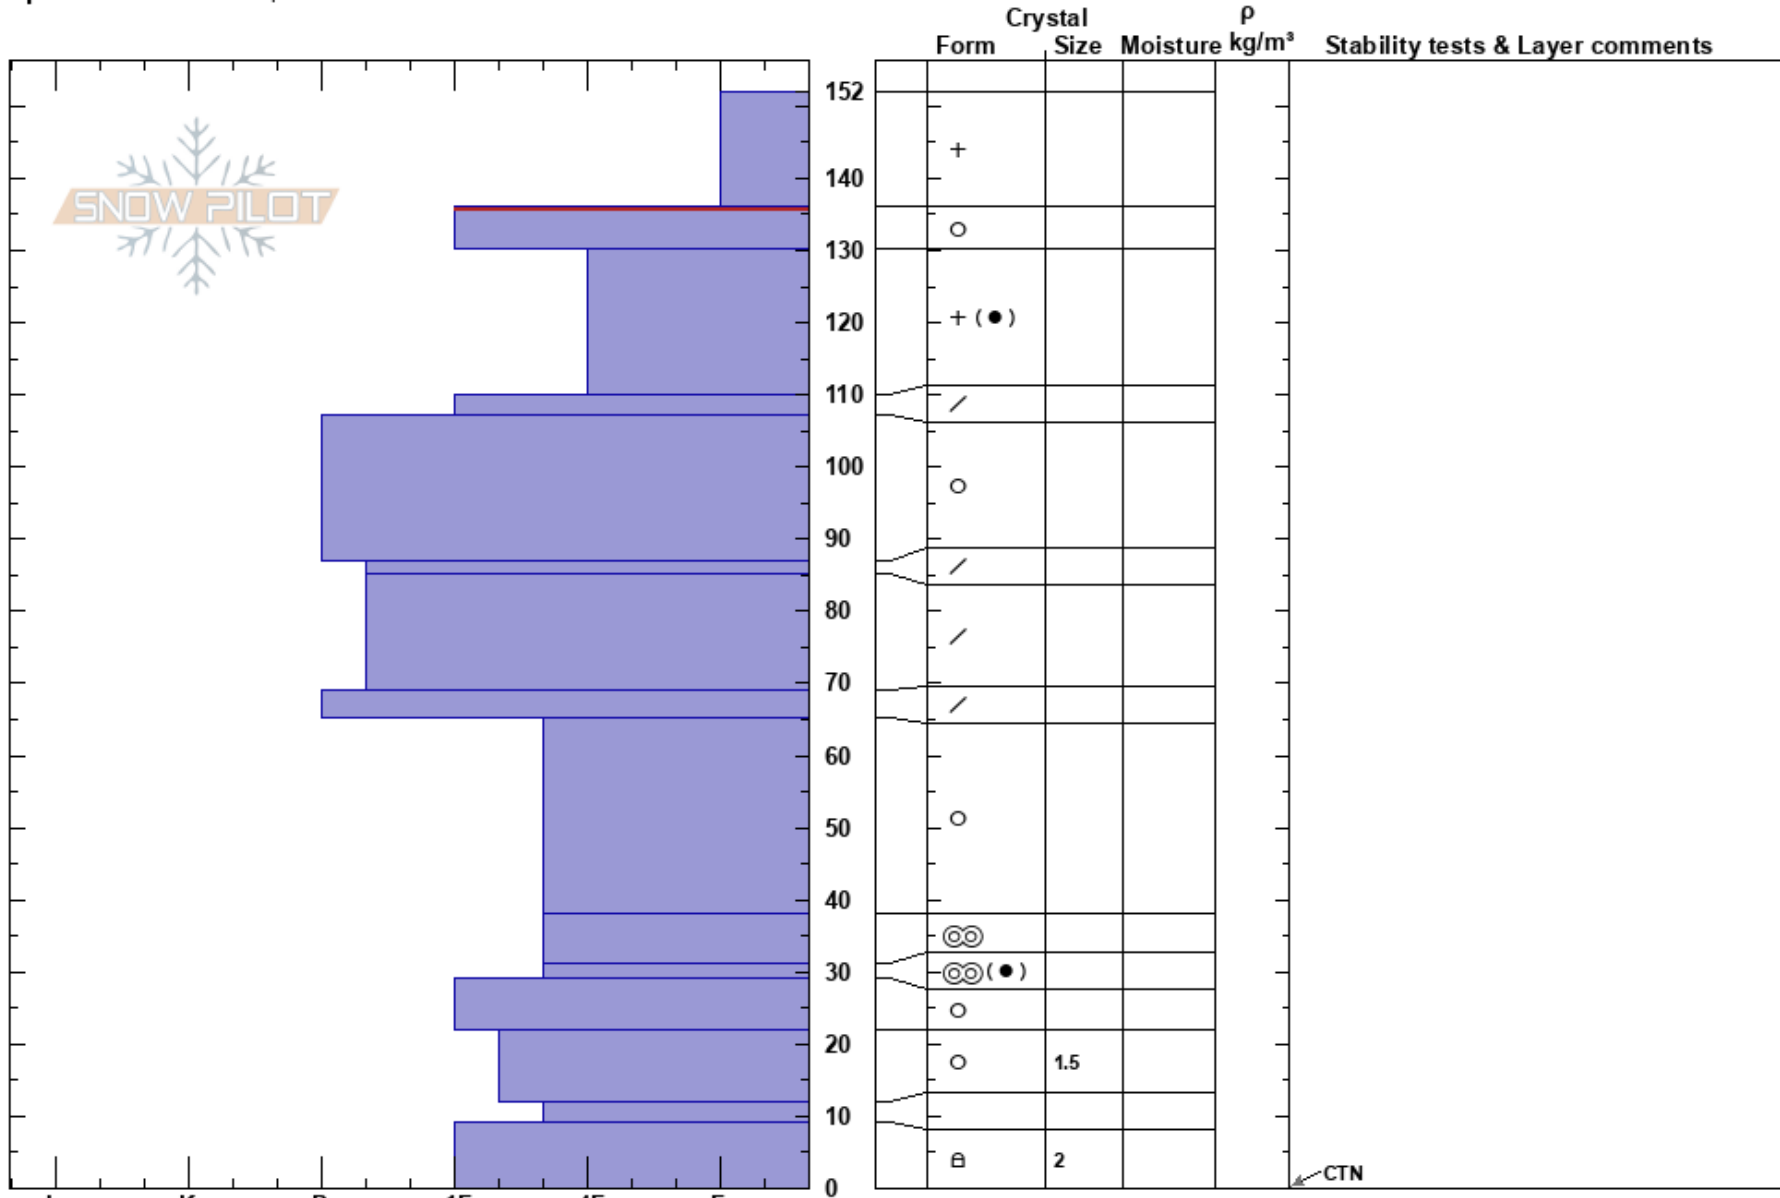

Air Temperature: -4°C

PS: 15 136-130cm:Problematic layer

Elevation: 1950 m

Slope Angle: 23°

Sky Cover: OVC

Precipitation: NO

Aspect: N

Wind Loading:

Wind: NW Light Breeze

Specifics: We skied slope

Notes: Began snowing during profile. Snow has continued overnight. Likely storm slab up to D2 over next 24hrs