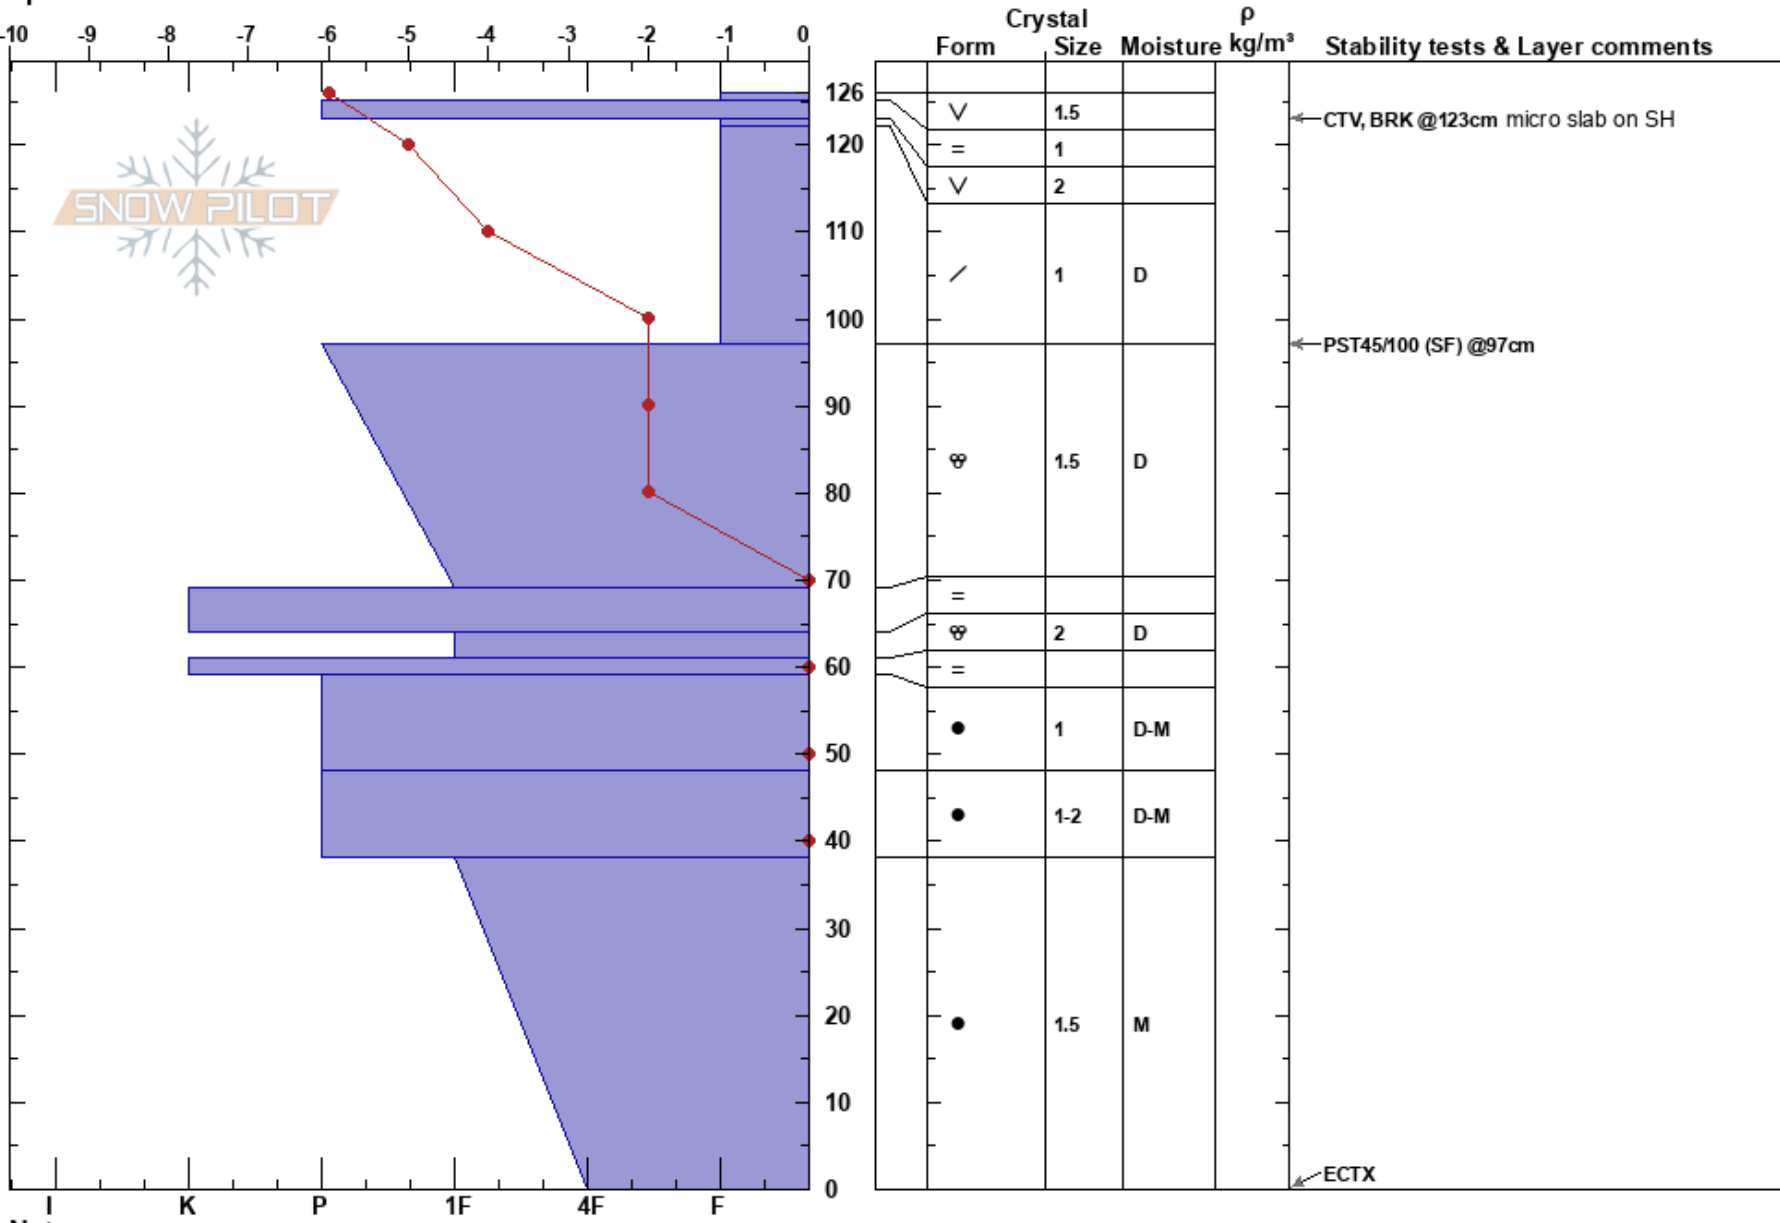

Andesite Peak
 Donner Pass Area
 CA
 Elevation: 7460 ft
 Aspect: 45°
 Specifics:

Quinn Hess
 01/23/2018 - 4:30pm
 Co-ord: 10S 727911E 4358414N
 Slope Angle: 31°
 Wind Loading: no

Stability: HS:126
 Air Temperature: 0°C PS: 15
 Sky Cover: SCT
 Precipitation: NO
 Wind: Calm

Layer Notes:

Notes: