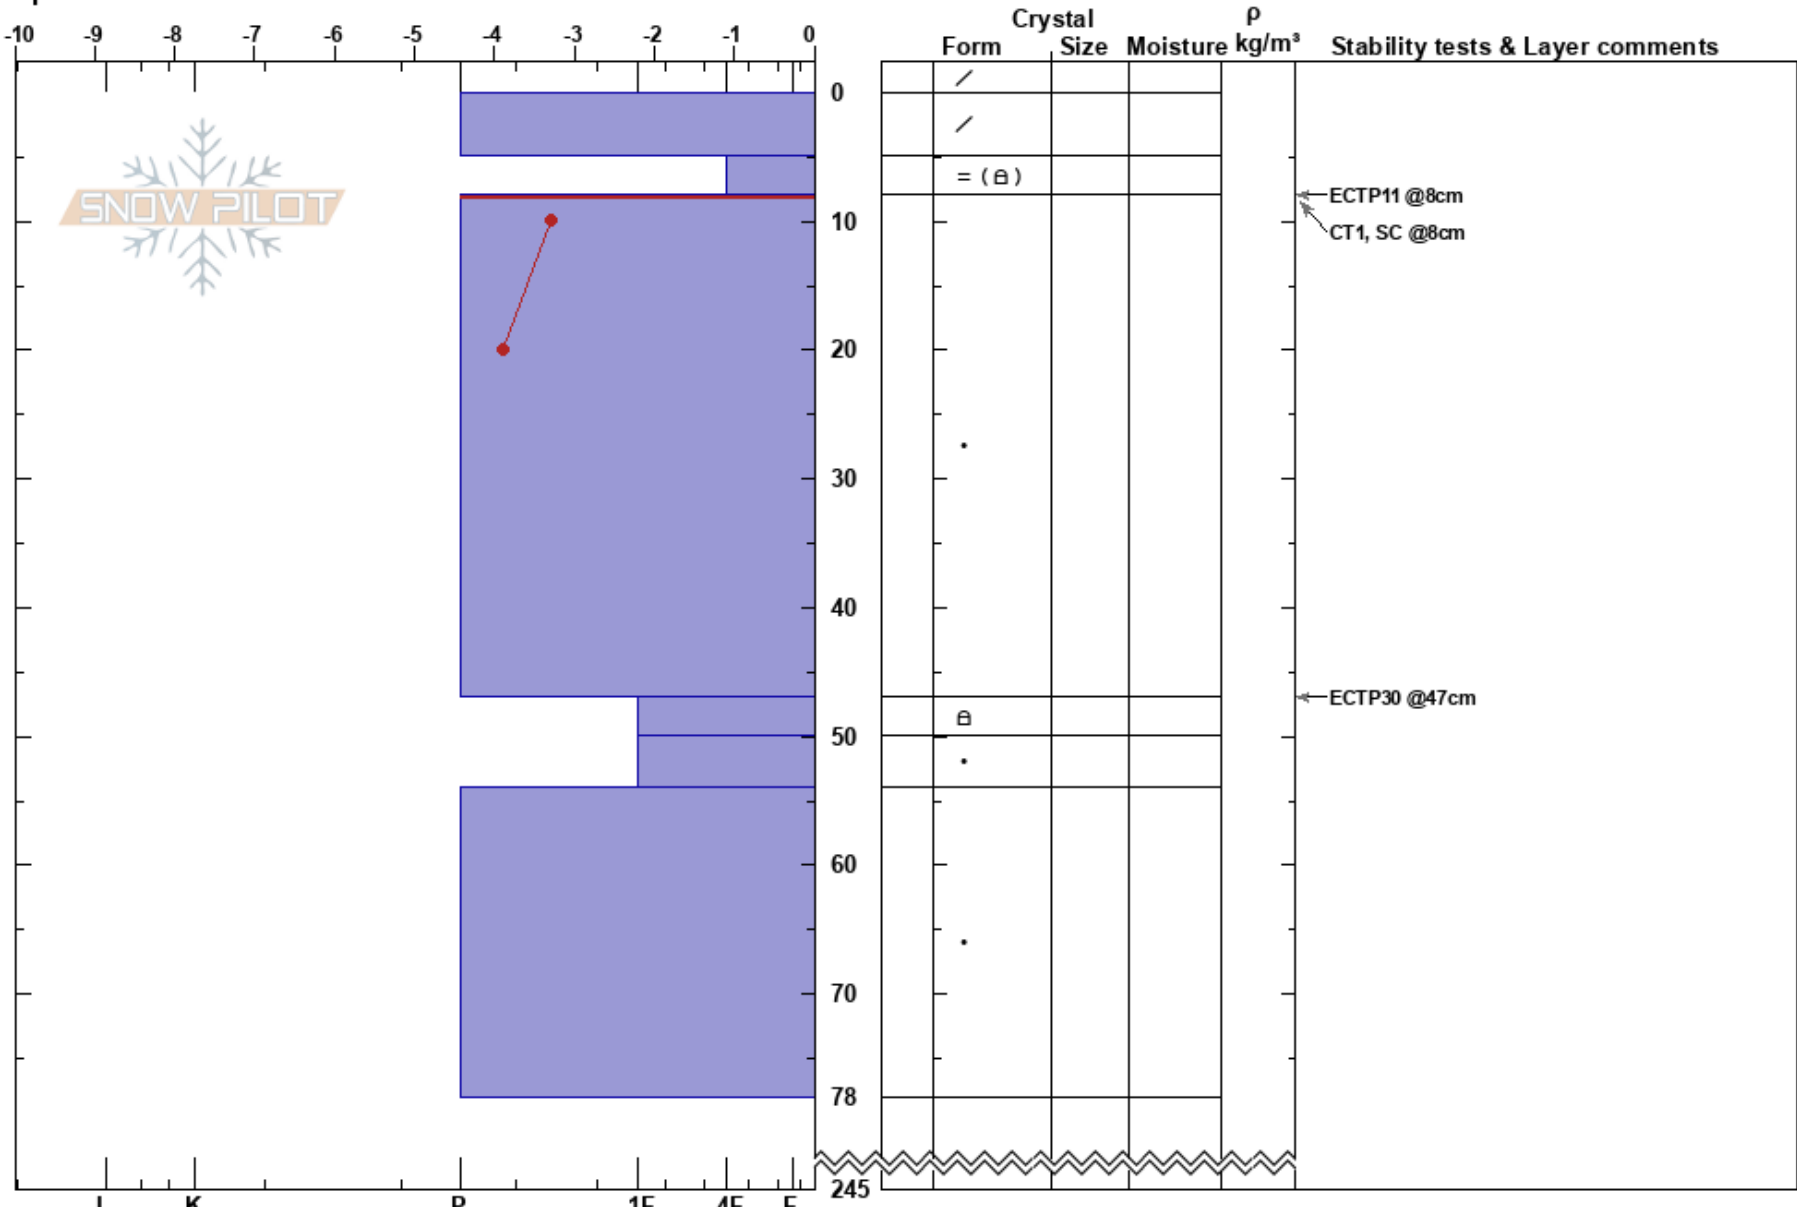

Ösjövålen
 Funäsfjällen
 Sweden
 Elevation: 960 m
 Aspect: E
 Specifics:

Matilda Johansson
 12/01/2024 - 11:15
 Co-ord: 33V 362250E 6954505N
 Slope Angle: 15°
 Wind Loading: yes

Stability:
 Air Temperature: -1.7°C
 Sky Cover: OVC
 Precipitation: S-1
 Wind: NW Strong

HS:245
 Layer Notes:
 8-47cm: Problematic layer

Notes: