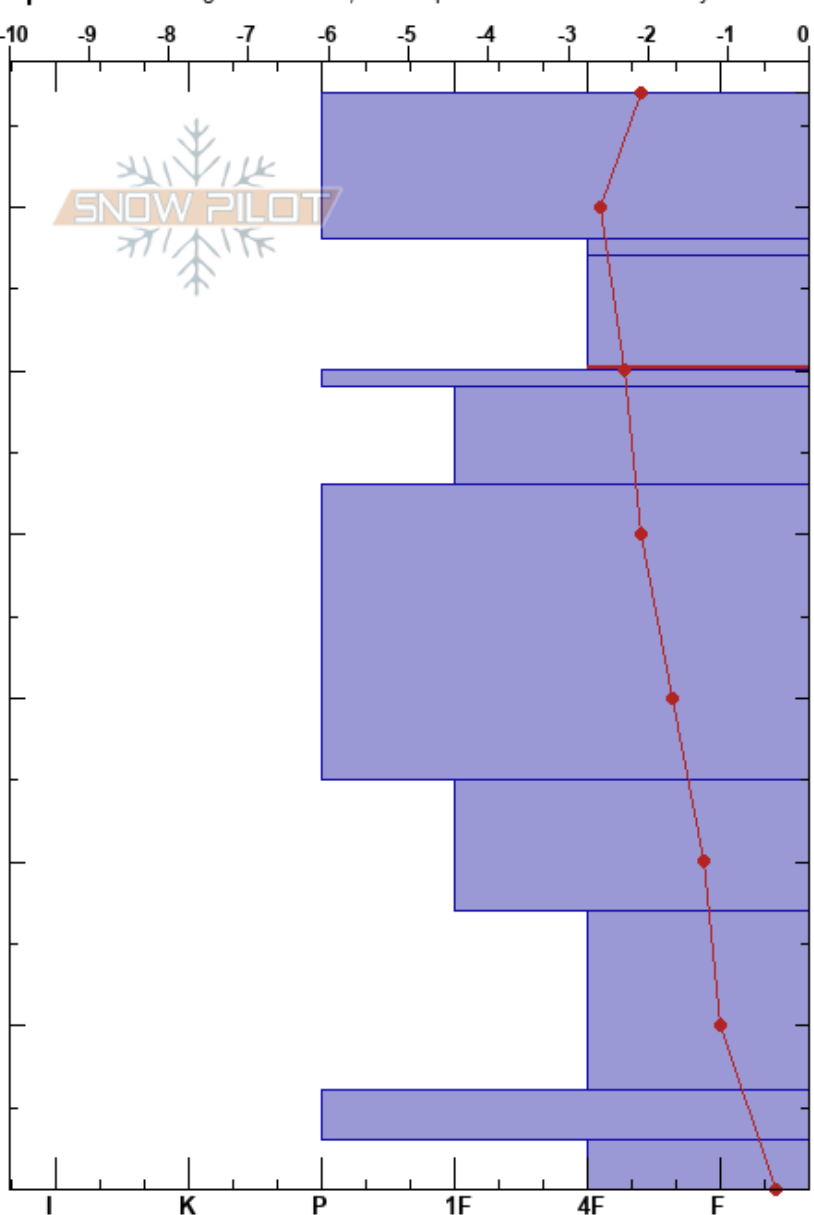

Östra stolpe 4 Malin Borg
 Skistar Tandådalen/Hund 12/01/2024 - 11:05
 Sweden
Elevation: 820 m
Aspect:
Specifics: Pit dug in a Ski Area; Pit is representative of backcountry

Stability: HS:67
Air Temperature: -0.7°C **PF:**2 57-50cm:Problematic layer
Sky Cover: OVC
Precipitation: NO
Wind: NW Moderate

Height (cm)	Crystal		Moisture	ρ kg/m ³	Stability tests & Layer comments
	Form	Size			
67					
60	⊙⊙				
	V	1.5			
	⊠	1.5			
50	⊙⊙				← CT10, SC @50cm ← ECTN12 @50cm
		1.5			
40	/				
30					
20	/	2			
10	□	3.5			
	⊙⊙				
0	^	2			