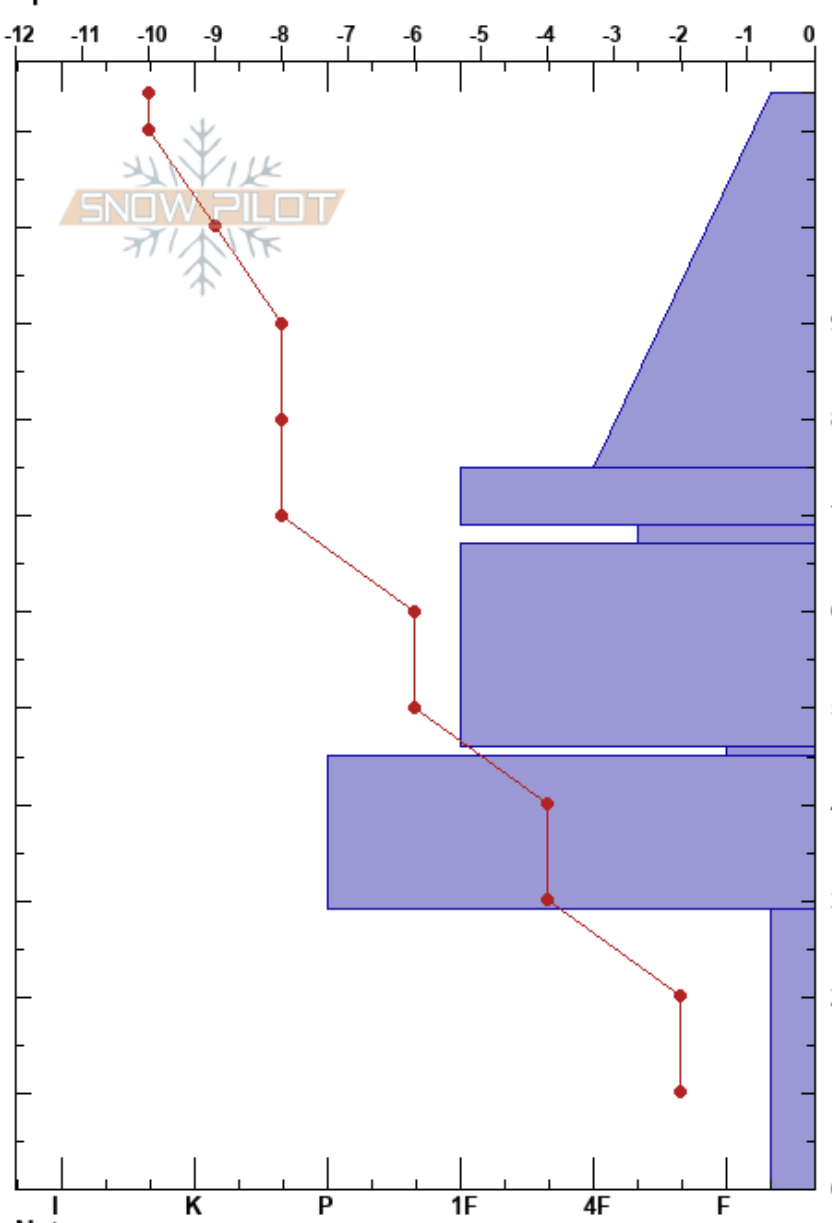

Pass Bowl
 Sawatch
 CO
 Elevation: 11200 ft
 Aspect: 320°
 Specifics:

Aaron Peyrouse
 01/11/2024 - 11:50am
 Co-ord: 38.49809N, -106.33631W
 Slope Angle: 12°
 Wind Loading: no

Stability:
 Air Temperature: -14°C
 Sky Cover: OVC
 Precipitation: S-1
 Wind: SW Light Breeze

HS:114
 PF:78 46-45cm:Problematic layer
 PS:40

Elevation (cm)	Crystal		Moisture	ρ kg/m ³	Stability tests & Layer comments
	Form	Size			
114					
110					
100					
90	* (+)	1-2(0.5) D			
80					
70		0.5-1			
60	/	0.5-1 D			
50	□				
40		2-3			← CT13, SC @45cm ← PST40/100 (End) @45cm
30	⊖				
20					← ECTN30 @28cm
10		2-3 D			
0					