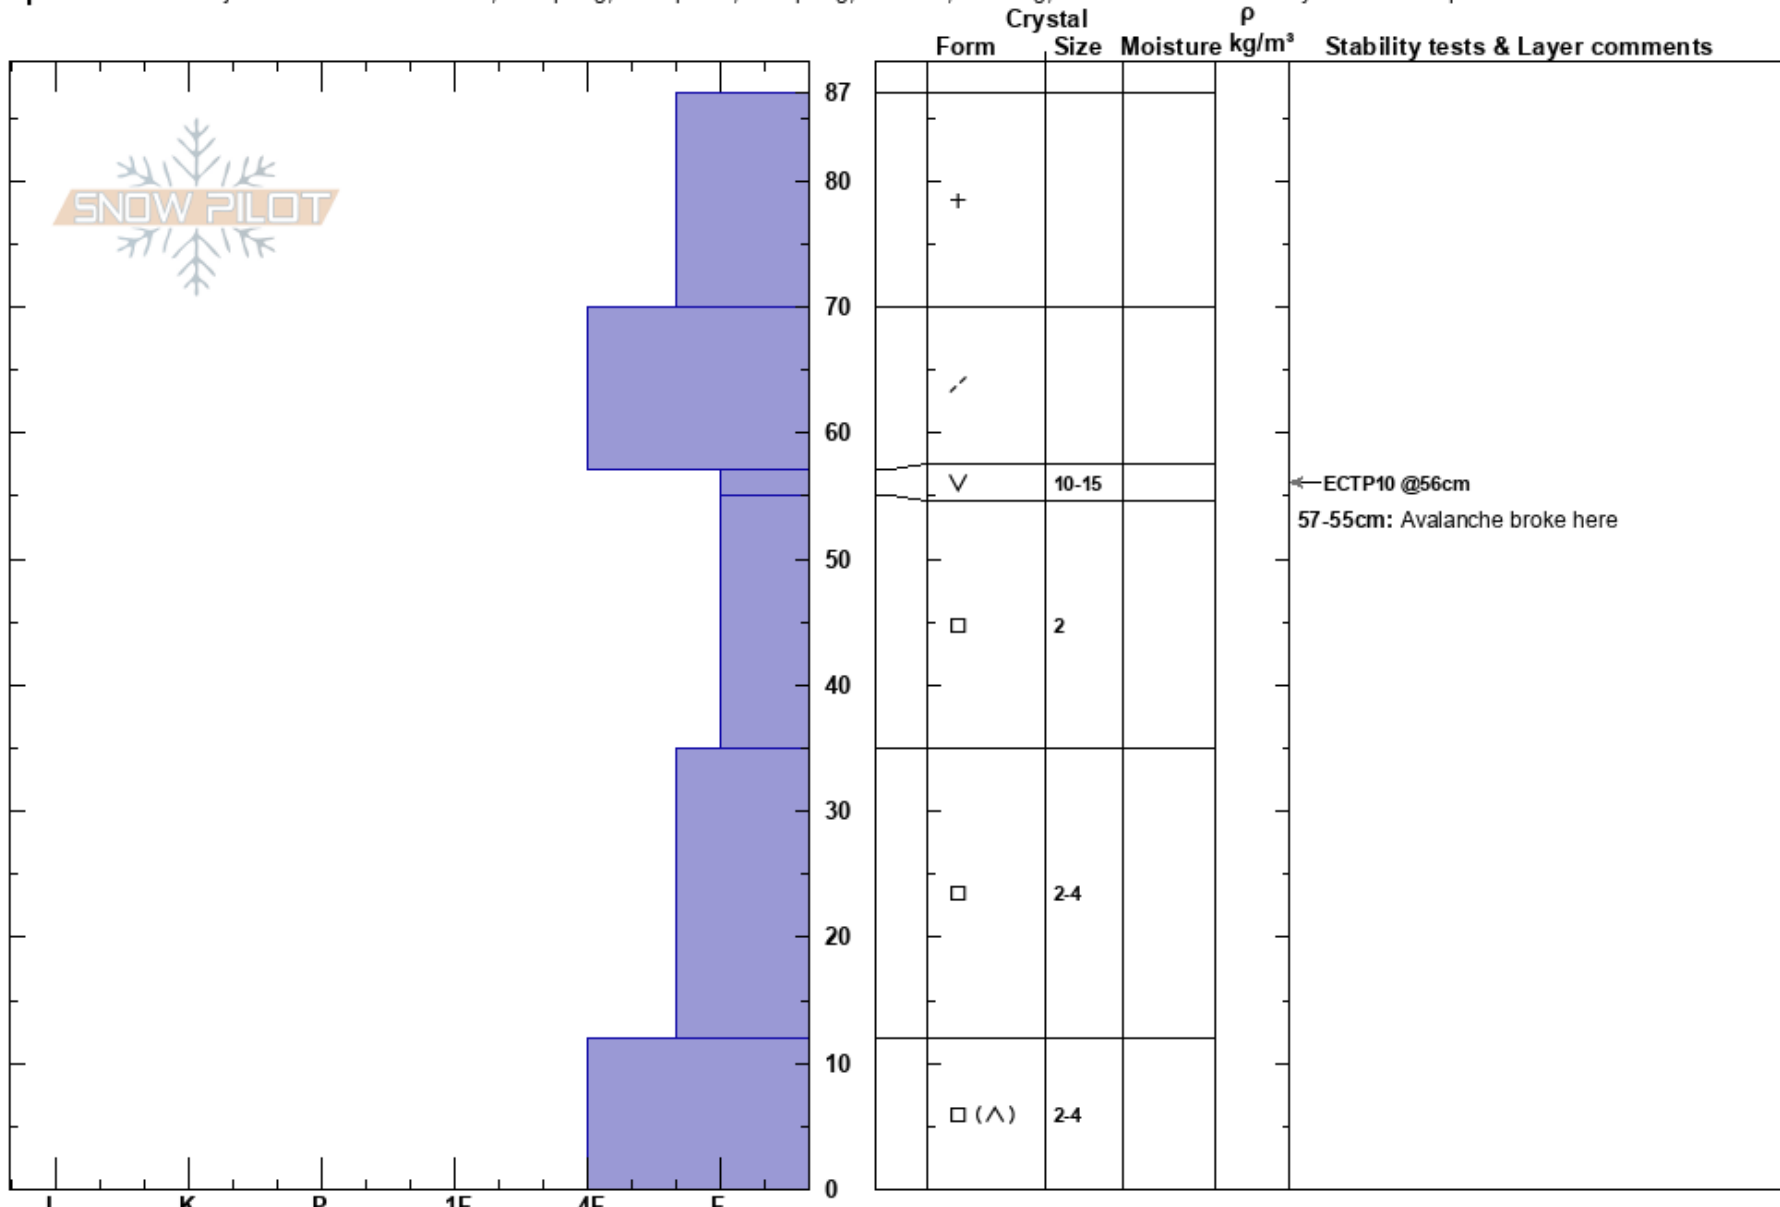

Sunlight Basin, SS-AFr
 Madison Range-S
 MT
 Elevation: 9500 ft
 Aspect: 90°

Alex Marienthal
 01/11/2024 - 11:11am
 Co-ord: 44.97505N, -111.31379W
 Slope Angle: 38°
 Wind Loading: yes

Stability: Very Poor
 Air Temperature: -14°C
 Sky Cover: BKN
 Precipitation: NO
 Wind: W Moderate

HS:87
 PF:80
 Layer Notes:
 57-55cm: Avalanche broke here
 57-55cm: Problematic layer

Specifics: Pit is adjacent to avalanche: crown; Collapsing, widespread; Collapsing, localized; Cracking; Recent avalanche activity on similar slopes

Notes: We triggered this avalanche from the flat ridge as we approached from above on foot. SS-AFr-R1-D1.5-O. 12" deep, 50 ft wide. Trigger point about 30 feet away.

Video from crown: <https://youtu.be/aTnE5gzG1sc?feature=shared>