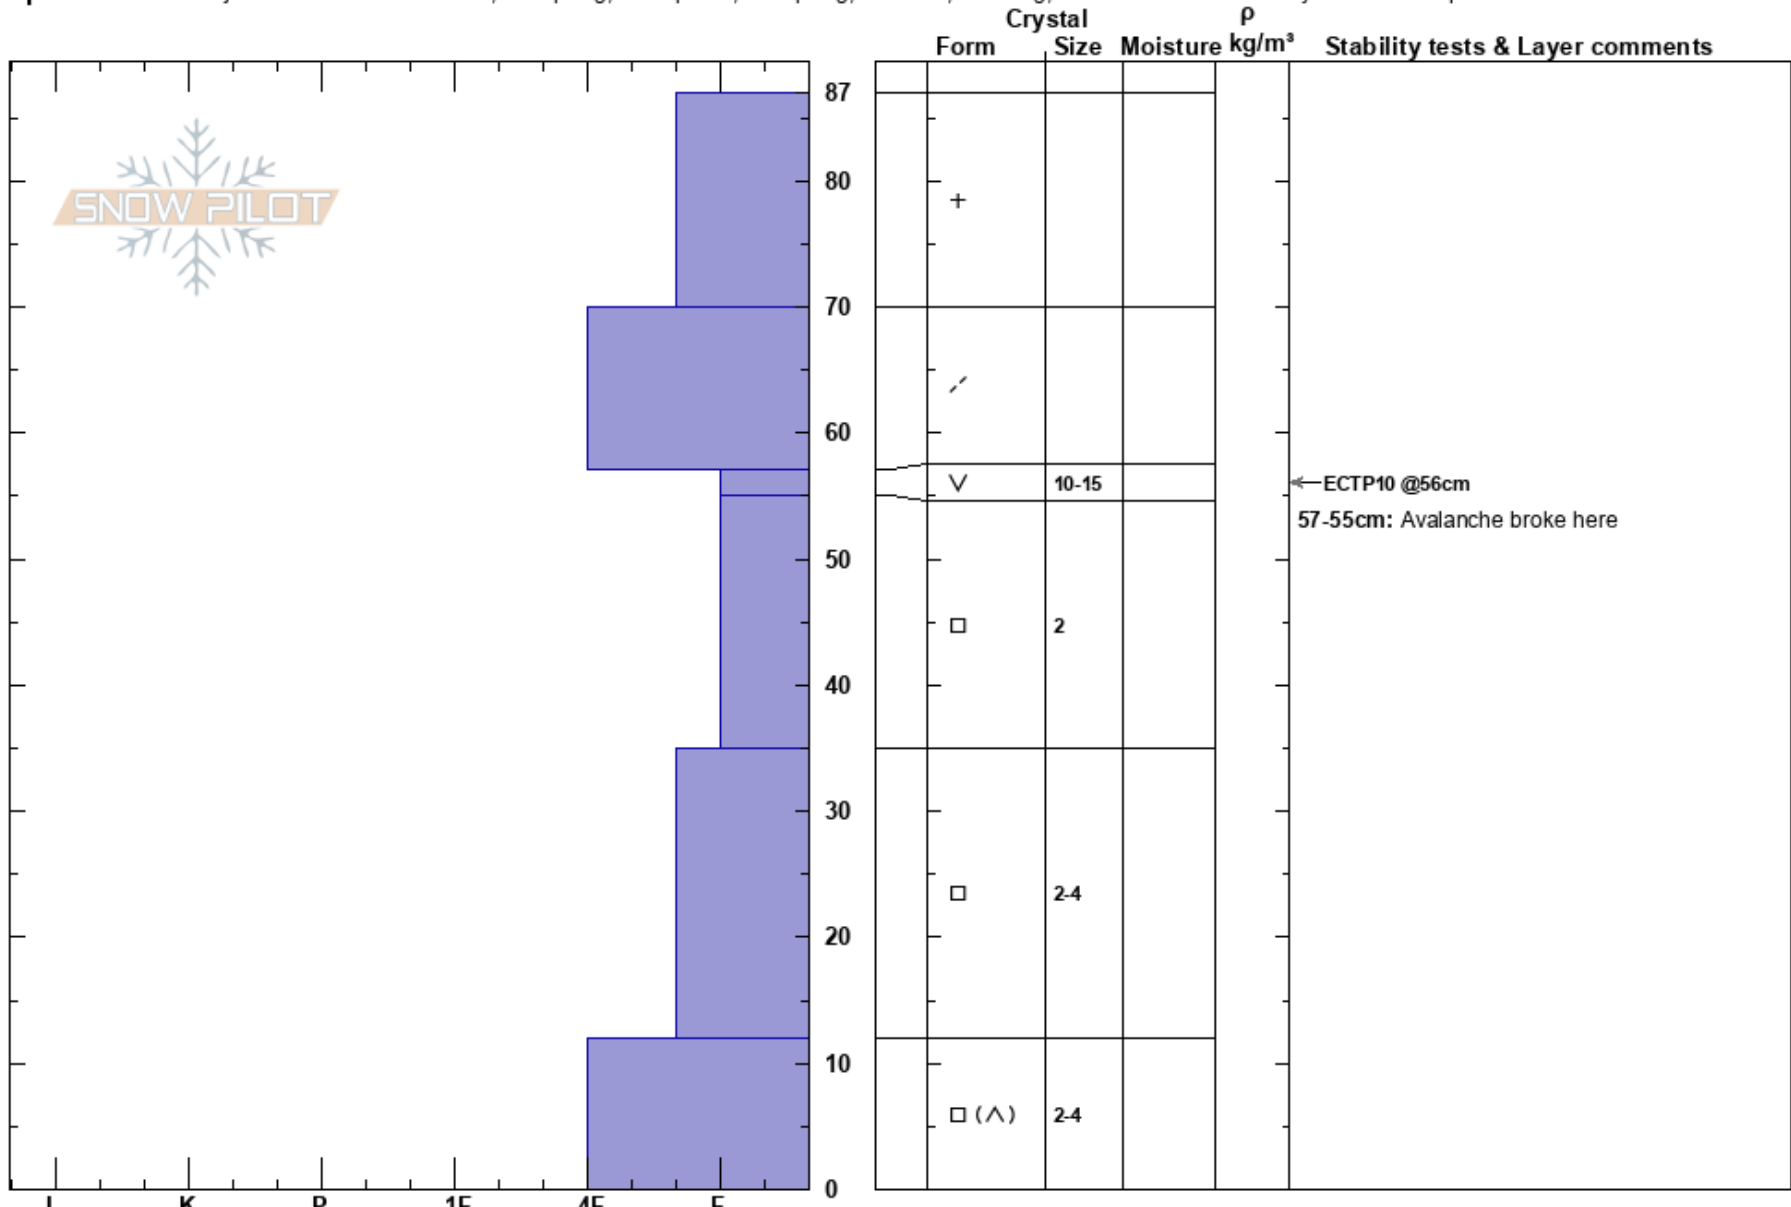

Sunlight Basin, SS-AFr
 Madison Range-S
 MT
 Elevation: 9500 ft
 Aspect: 90°

Alex Marienthal
 01/11/2024 - 11:11am
 Co-ord: 44.97505N, -111.31379W
 Slope Angle: 38°
 Wind Loading: yes

Stability: Very Poor
 Air Temperature: -14°C
 Sky Cover: BKN
 Precipitation: NO
 Wind: W Moderate

HS:87
 PF:80
 Layer Notes:
 57-55cm: Avalanche broke here
 57-55cm: Problematic layer

Specifics: Pit is adjacent to avalanche: crown; Collapsing, widespread; Collapsing, localized; Cracking; Recent avalanche activity on similar slopes

Notes: We triggered this avalanche from the flat ridge as we approached from above on foot. SS-AFr-R1-D1.5-O. 12" deep, 50 ft wide. Trigger point about 30 feet away.

Video from crown: <https://youtu.be/aTnE5gzG1sc?feature=shared>