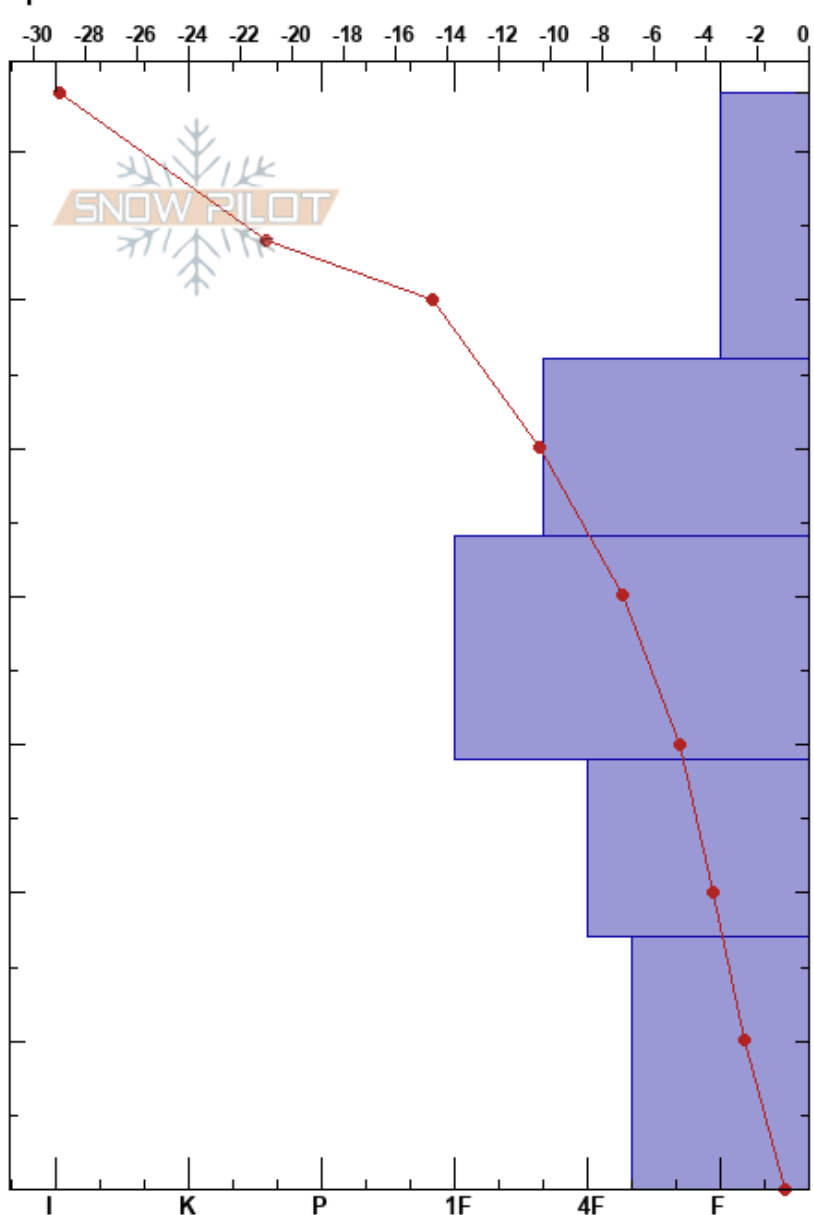

Bow Summit Plot
 Banff, Yoho and Kootenay
 AB

Banff Visitor Safety
 11/01/2024 - 14:29
 Co-ord: 51.70930N, -116.47875W
 Slope Angle:
 Wind Loading: no

Stability:
 Air Temperature: -30°C
 Sky Cover: SCT
 Precipitation: NO
 Wind: N Light Breeze

Layer Notes:

Elevation: 2020 m
 Aspect:
 Specifics:

Form	Crystal Size	Moisture	ρ kg/m ³	Stability tests & Layer comments
+r	0.5			
/	1			
□	1			
□	1			
□	2-3			
□ (∧)	2-3(6)			

← CT21, SC @5cm x2

Notes: