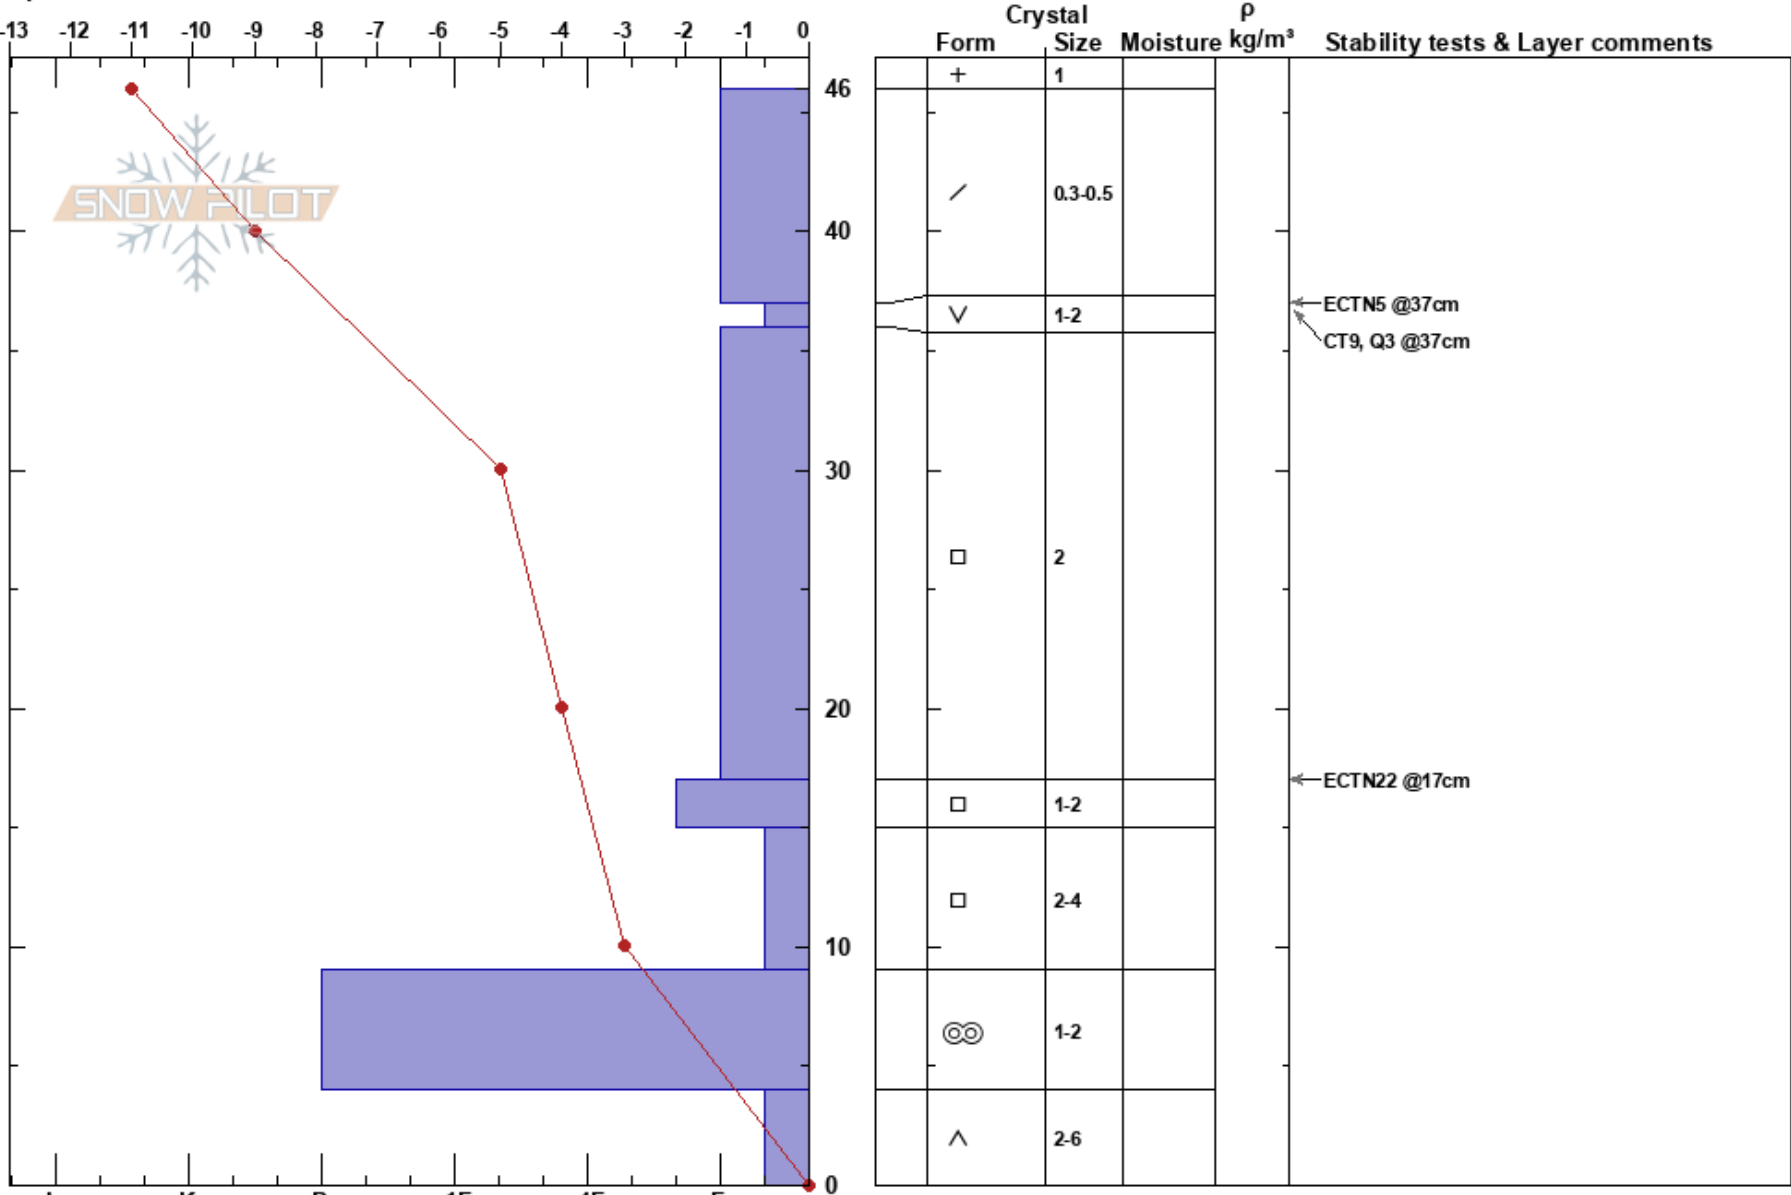

YC Top of Andesite
 Madison Range-N
 MT
 Elevation: 8843 ft
 Aspect: 305°

Eliza Donahue
 01/10/2024 - 10:40am
 Co-ord: 45.26142N, -111.41309W
 Slope Angle: 15°
 Wind Loading:

Stability: **HS:46**
 Air Temperature: -11°C **PF:35** 37-36cm: Problematic layer
 Sky Cover: OVC **PS:20**
 Precipitation: S-1
 Wind: S Light Breeze

Specifics: Pit dug in a Ski Area; Pit is representative of backcountry

Notes: Pit dug by Eliza Donahue and Nate Fusselman inside ski area boundary within terrain that has not been opened for the season. Grom score 5.