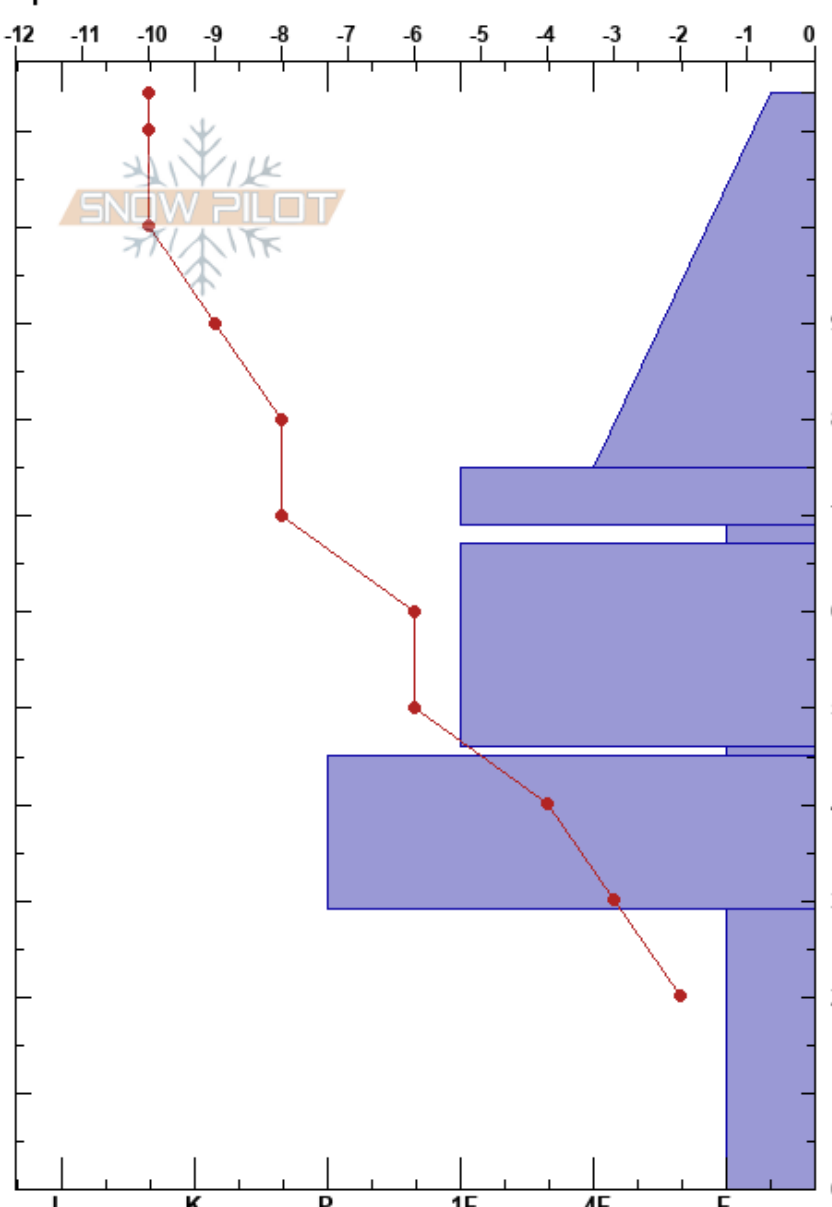

Pass bowl
 Sawatch
 CO
 Elevation: 11200 ft
 Aspect: 320°
 Specifics:

Aaron Peyrouse
 01/11/2024 - 11:15am
 Co-ord: 38.49791N, -106.33581W
 Slope Angle: 12°
 Wind Loading: no

Stability: HS:114
 Air Temperature: -14°C PF:78 46-45cm:Problematic layer
 Sky Cover: OVC PS:40
 Precipitation: S1
 Wind: W Moderate

Form	Crystal Size	Moisture	ρ kg/m ³	Stability tests & Layer comments
+ (✓)	1-1.5 (0.5)	D		
/	0.5-1			
□	2-3			← CT13, Q2 @68cm ← PST40/100 (End) @68cm
⊖	1-1.5			
□	2-3			
⊖	0.5-1	D		
^	3-4			← ECTP30 @28cm