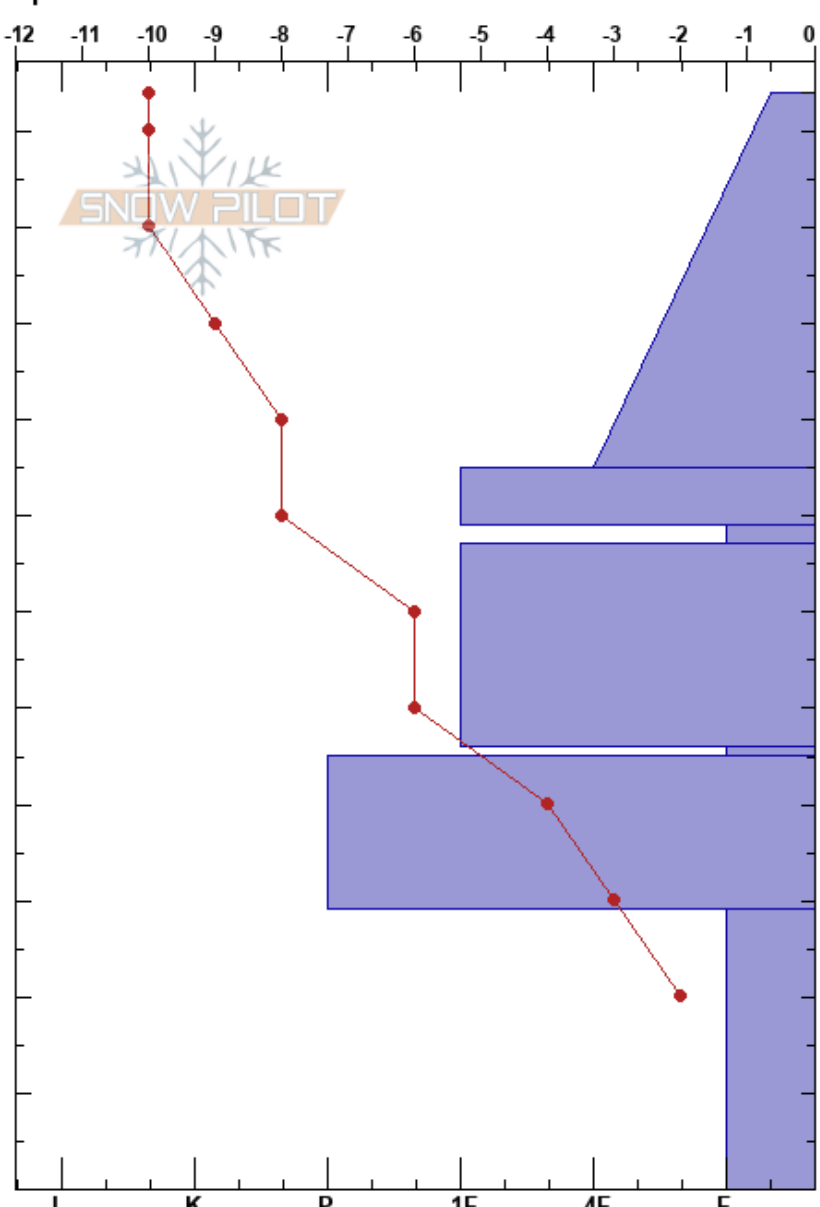

Pass bowl
 Sawatch
 CO
 Elevation: 11200 ft
 Aspect: 320°
 Specifics:

Aaron Peyrouse
 01/11/2024 - 11:15am
 Co-ord: 38.49791N, -106.33581W
 Slope Angle: 12°
 Wind Loading: no

Stability: HS:114
 Air Temperature: -14°C PF:78 46-45cm:Problematic layer
 Sky Cover: OVC PS:40
 Precipitation: S1
 Wind: W Moderate

Form	Crystal Size	Moisture	ρ kg/m ³	Stability tests & Layer comments
+ (✓)	1-1.5 (0.5)	D		
/	0.5-1			
□	2-3			← CT13, Q2 @68cm ← PST40/100 (End) @68cm
⊖	1-1.5			
□	2-3			
⊖	0.5-1	D		
^	3-4			← ECTP30 @28cm