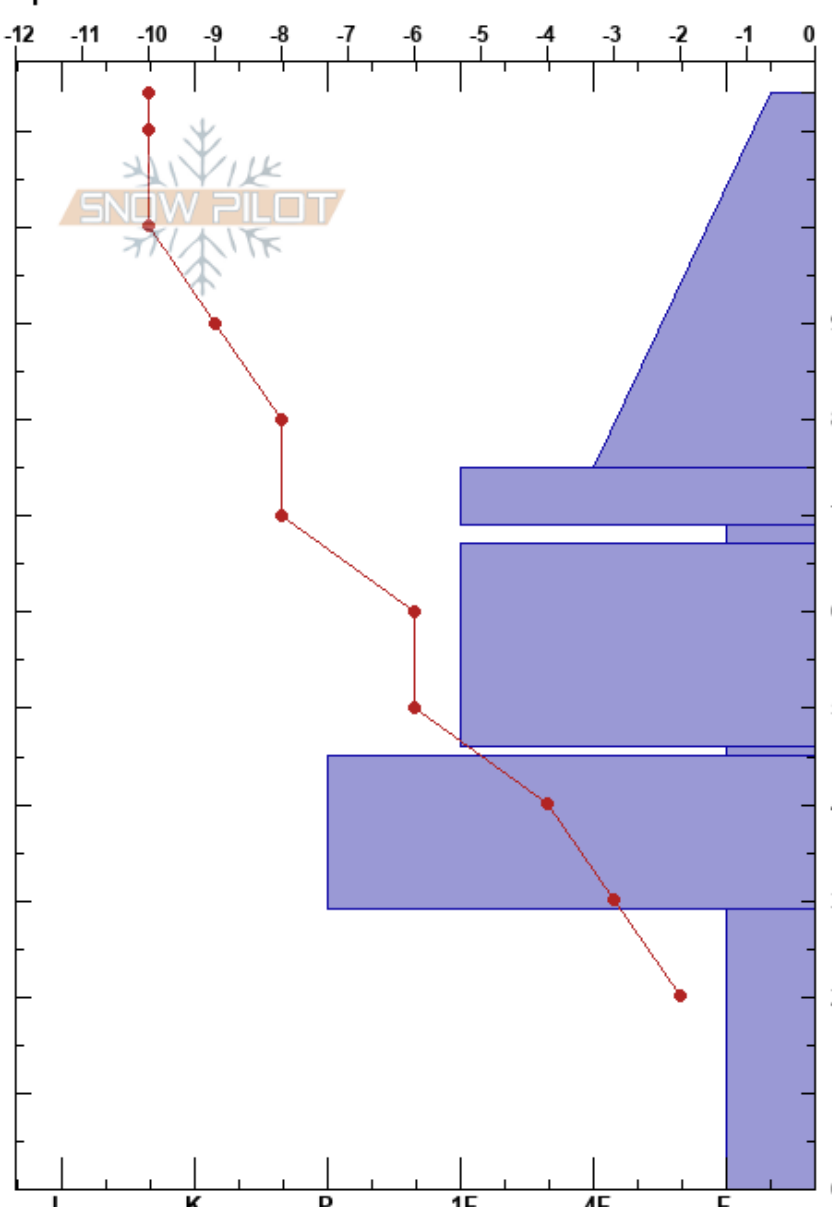

Pass bowl  
 Sawatch  
 CO  
 Elevation: 11200 ft  
 Aspect: 320°  
 Specifics:

Aaron Peyrouse  
 01/11/2024 - 11:15am  
 Co-ord: 38.49791N, -106.33581W  
 Slope Angle: 12°  
 Wind Loading: no

Stability: HS:114  
 Air Temperature: -14°C PF:78 46-45cm:Problematic layer  
 Sky Cover: OVC PS:40  
 Precipitation: S1  
 Wind: W Moderate

Crystal Form	Crystal Size	Moisture	$\rho$ kg/m <sup>3</sup>	Stability tests & Layer comments
+ (✓)	1-1.5 (0.5)	D		
/	0.5-1			
□	2-3			← CT13, Q2 @68cm ← PST40/100 (End) @68cm
⊖	1-1.5			
□	2-3			
⊖	0.5-1	D		← ECTP30 @28cm
^	3-4			