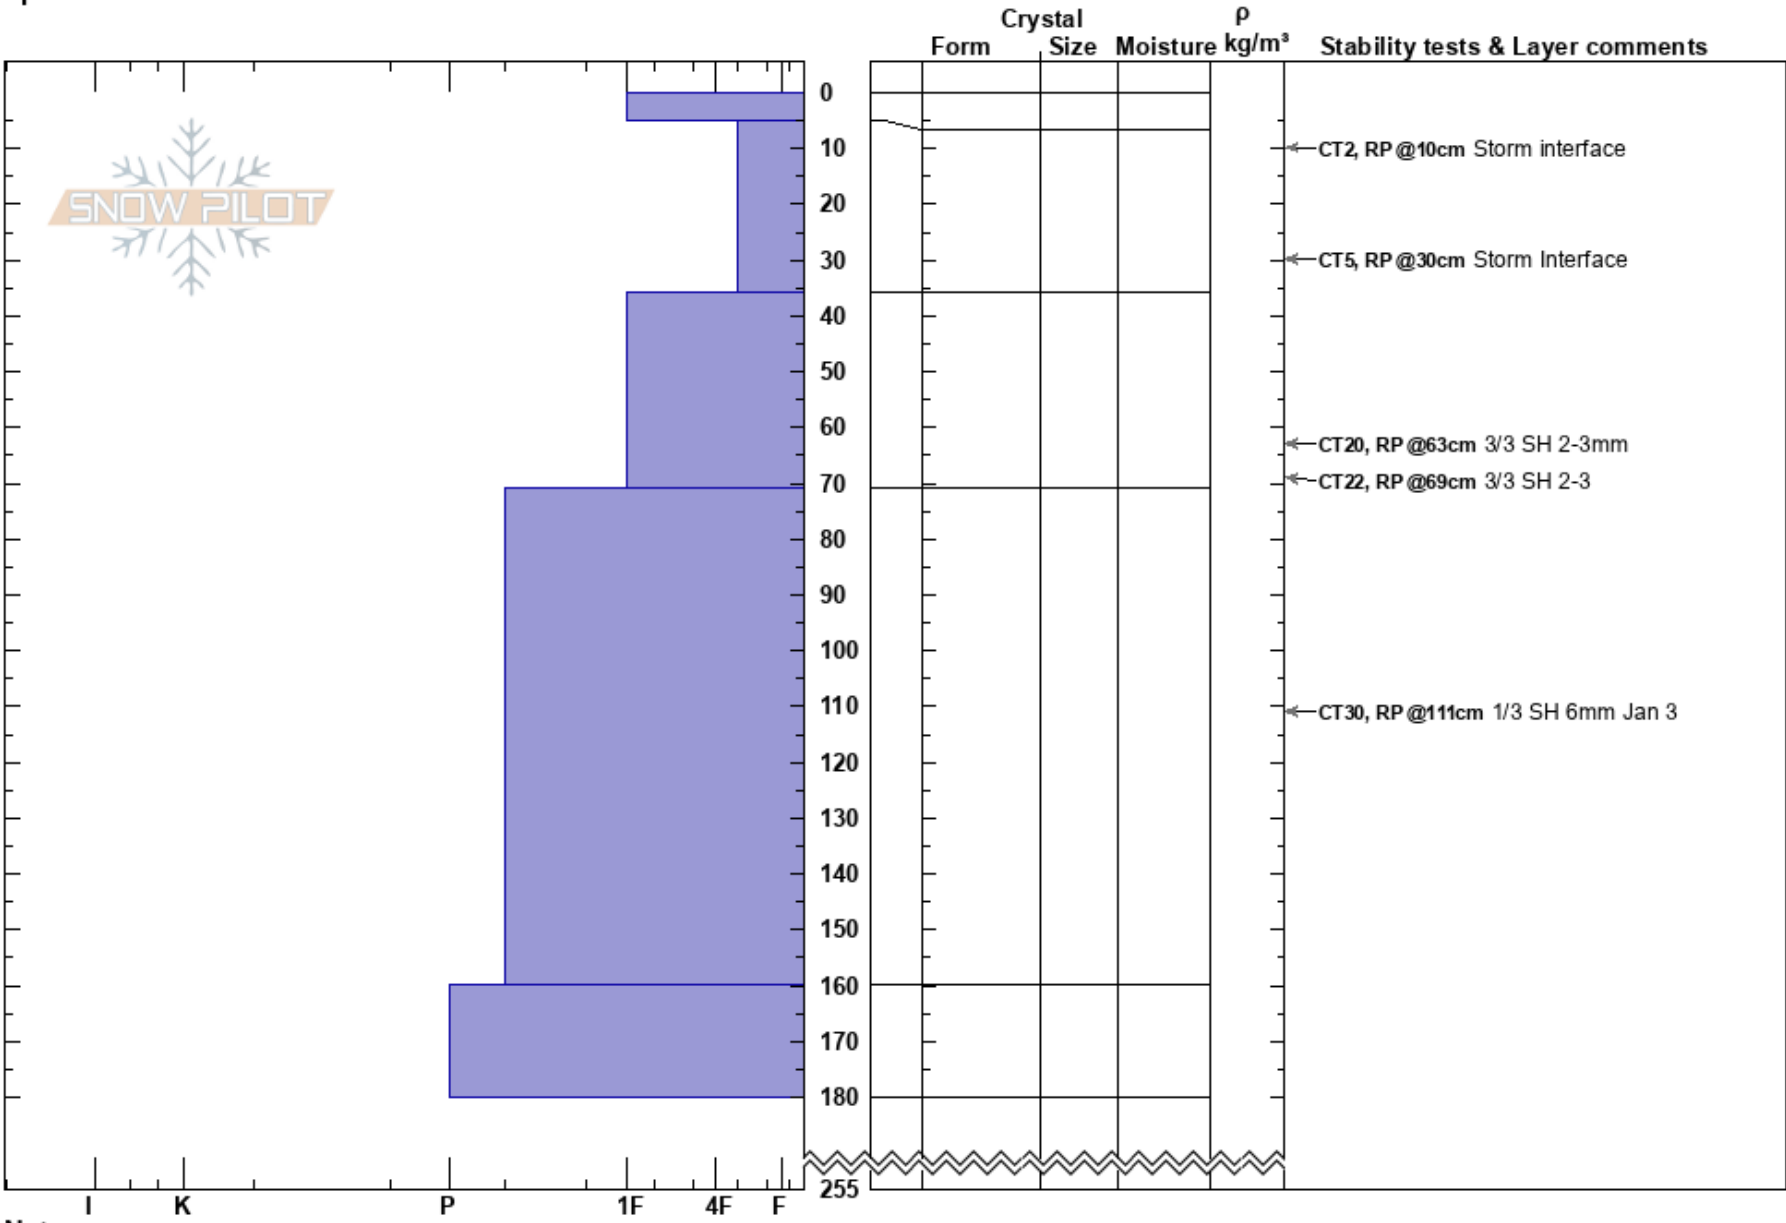

Cottonwood West Traver  
 Monashee  
 BC  
 Elevation: 2200 m  
 Aspect: W  
 Specifics:

Monashee Powder  
 11/01/2024 - 11:30  
 Co-ord:  
 Slope Angle: 20°  
 Wind Loading: no

Stability:  
 Air Temperature: -23°C  
 Sky Cover: X  
 Precipitation: NO  
 Wind: W Light Breeze

HS:255  
 Layer Notes:  
 160-180cm: Problematic layer

Notes: Wind affected exposed slope near ridgetop