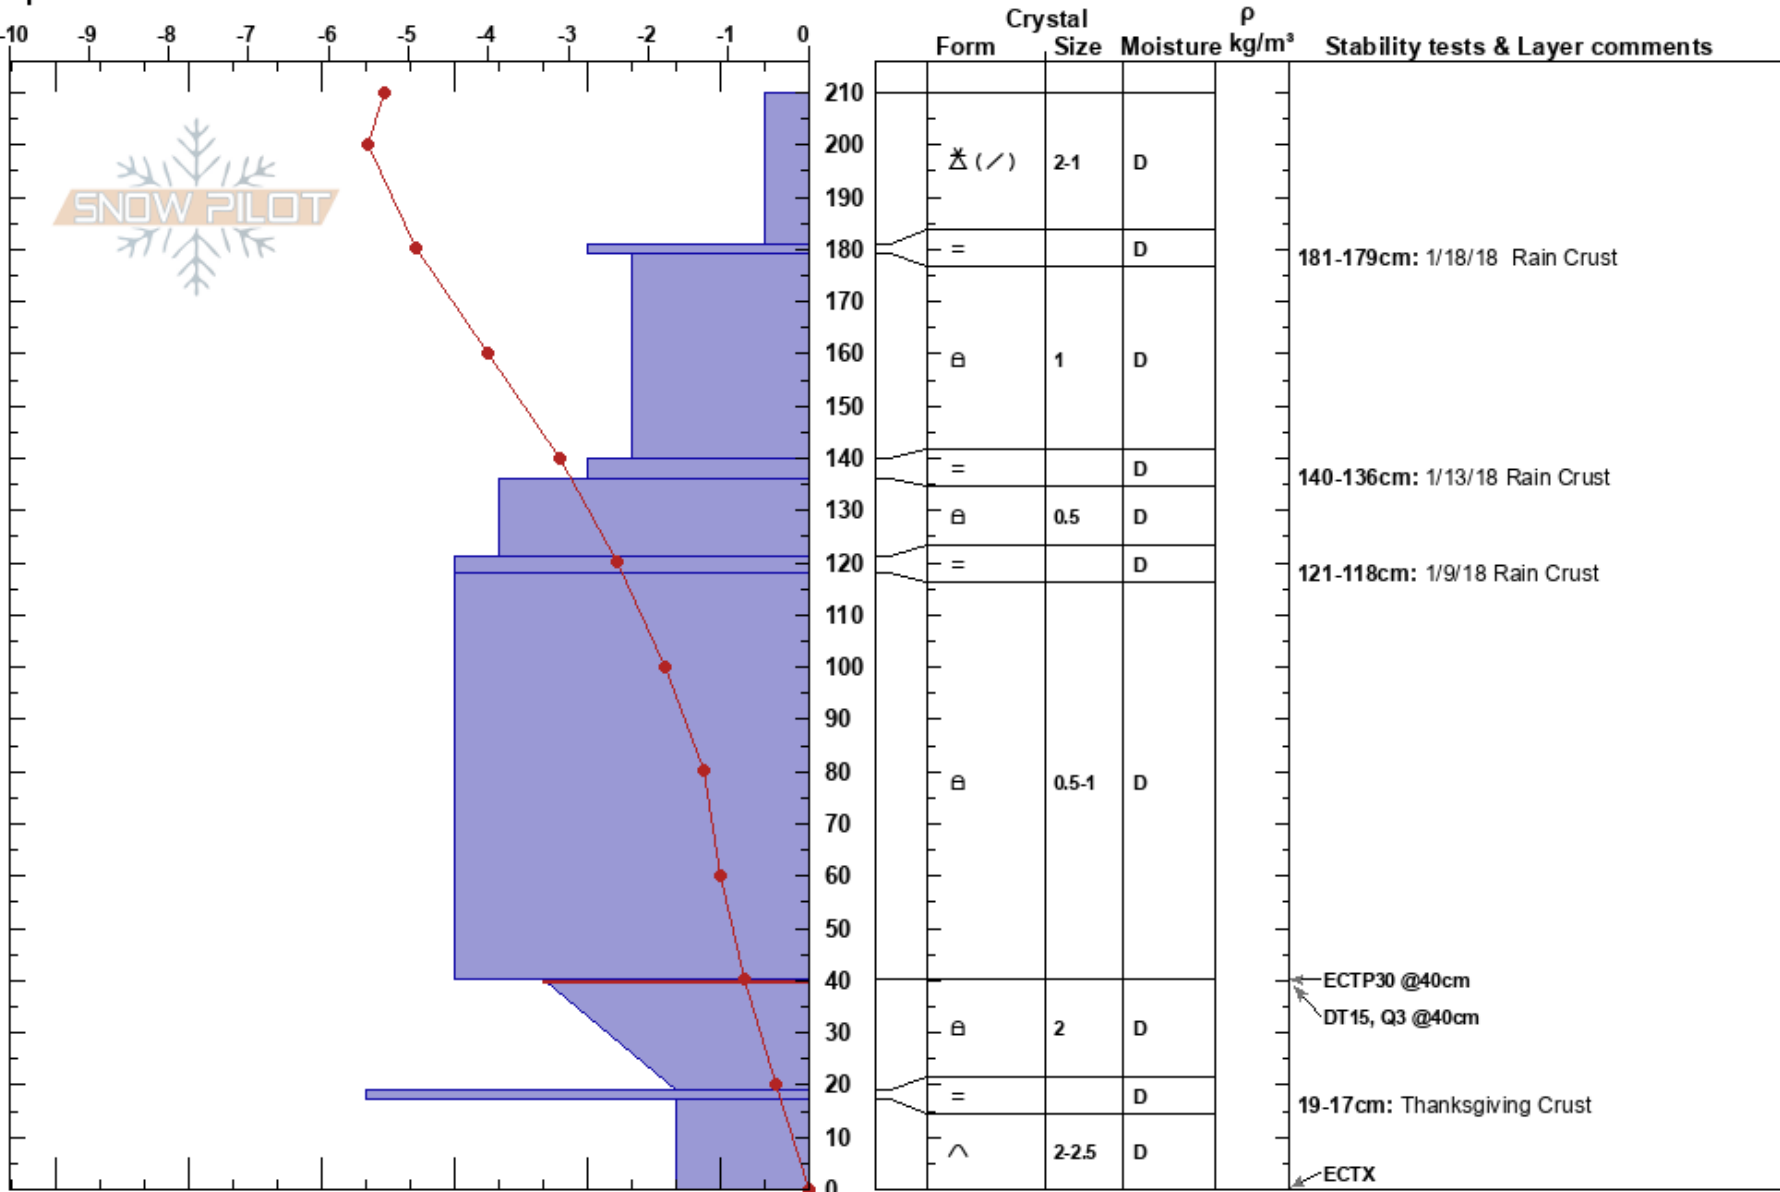

Path 1183 SZ  
 Flathead Range  
 MT  
 Elevation: 5650 ft  
 Aspect: E  
 Specifics:

BNSF Avalanche Safety  
 01/23/2018 - 1:30pm  
 Co-ord: 48.41328N, -113.78106W  
 Slope Angle: 36°  
 Wind Loading:

Stability: **HS:210**  
 Air Temperature: -4°C  
 Sky Cover: BKN  
 Precipitation: NO  
 Wind: Calm

PF:55  
 181-179cm: 1/18/18 Rain Crust  
 140-136cm: 1/13/18 Rain Crust  
 121-118cm: 1/9/18 Rain Crust  
 40-19cm: Problematic layer  
 19-17cm: Thanksgiving Crust