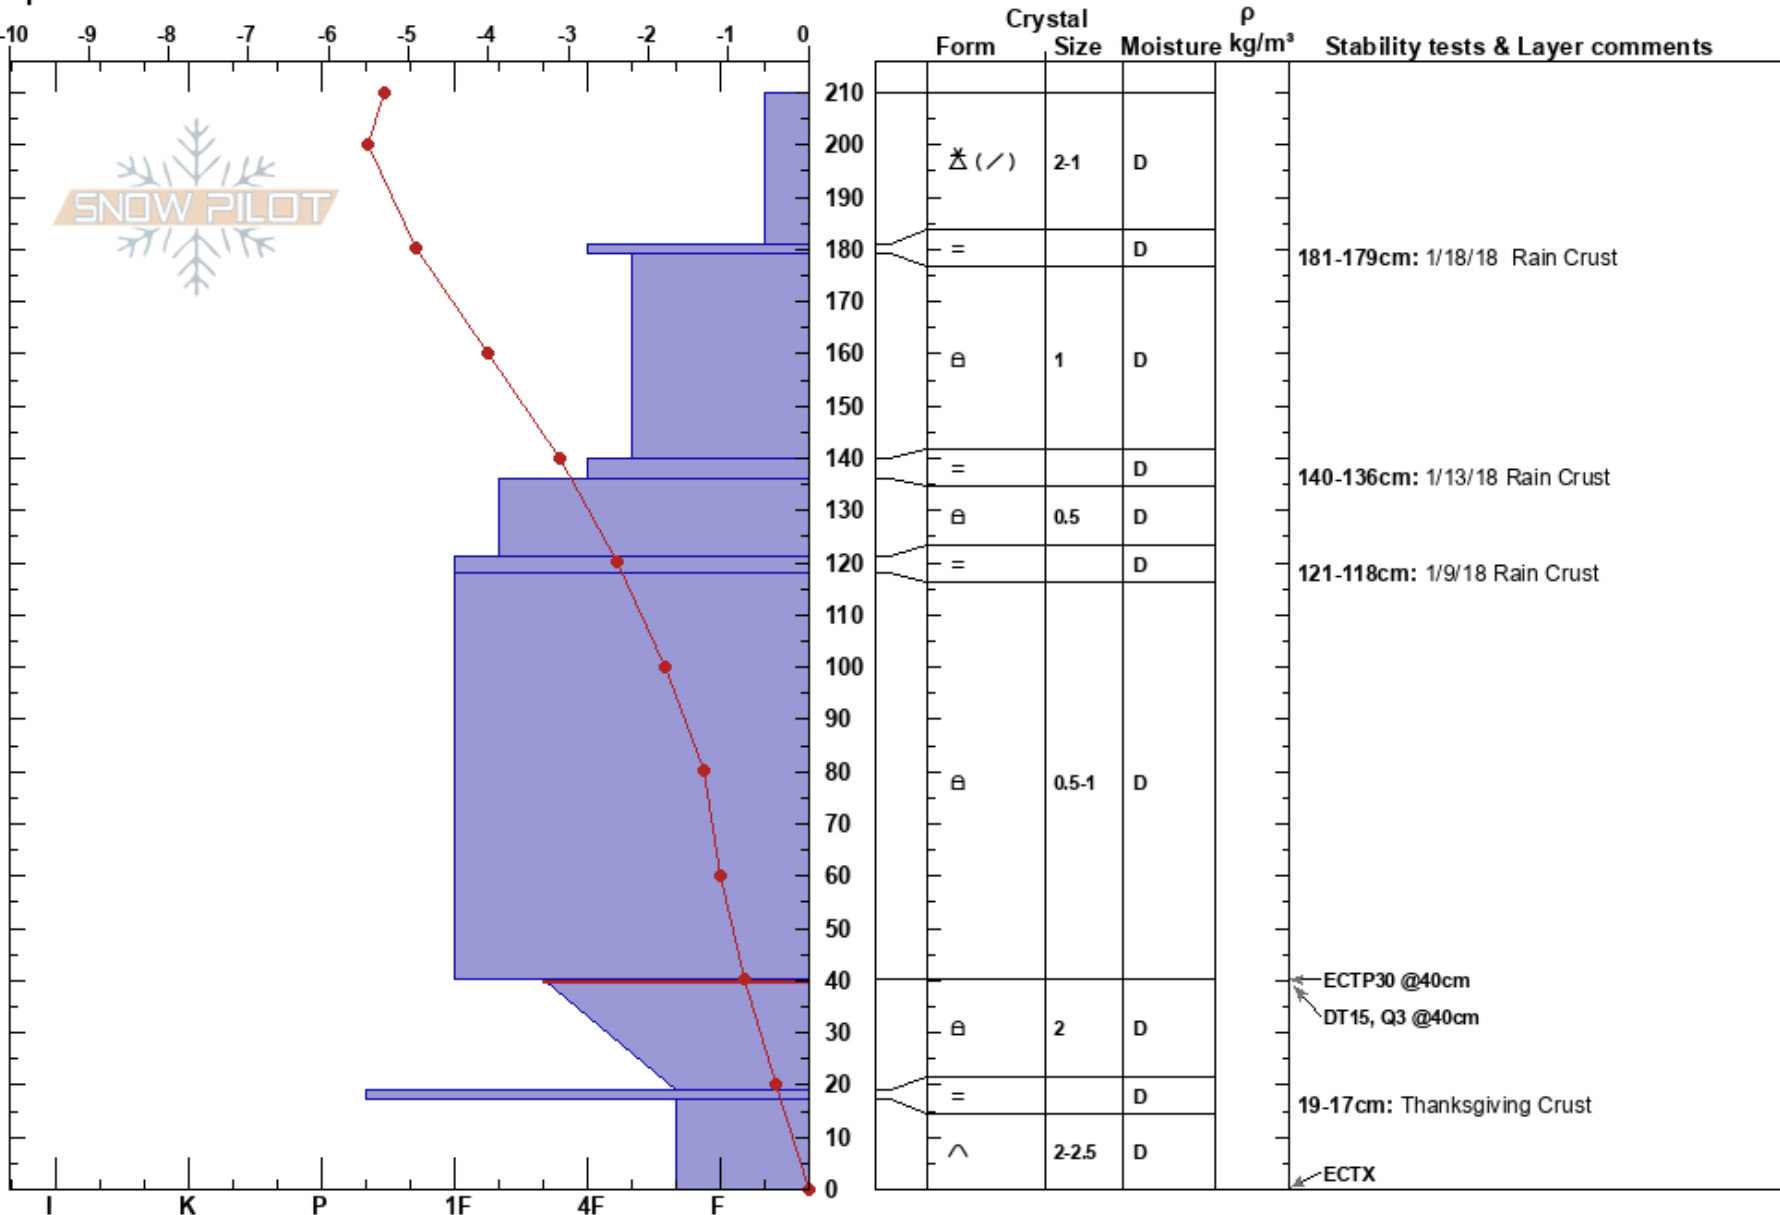

Path 1183 SZ  
 Flathead Range  
 MT  
 Elevation: 5650 ft  
 Aspect: E  
 Specifics:

BNSF Avalanche Safety  
 01/23/2018 - 1:30pm  
 Co-ord: 48.41328N, -113.78106W  
 Slope Angle: 36°  
 Wind Loading:

Stability: **HS:210**  
 Air Temperature: -4°C  
 Sky Cover: BKN  
 Precipitation: NO  
 Wind: Calm

PF:55  
 181-179cm: 1/18/18 Rain Crust  
 140-136cm: 1/13/18 Rain Crust  
 121-118cm: 1/9/18 Rain Crust  
 40-19cm: Problematic layer  
 19-17cm: Thanksgiving Crust