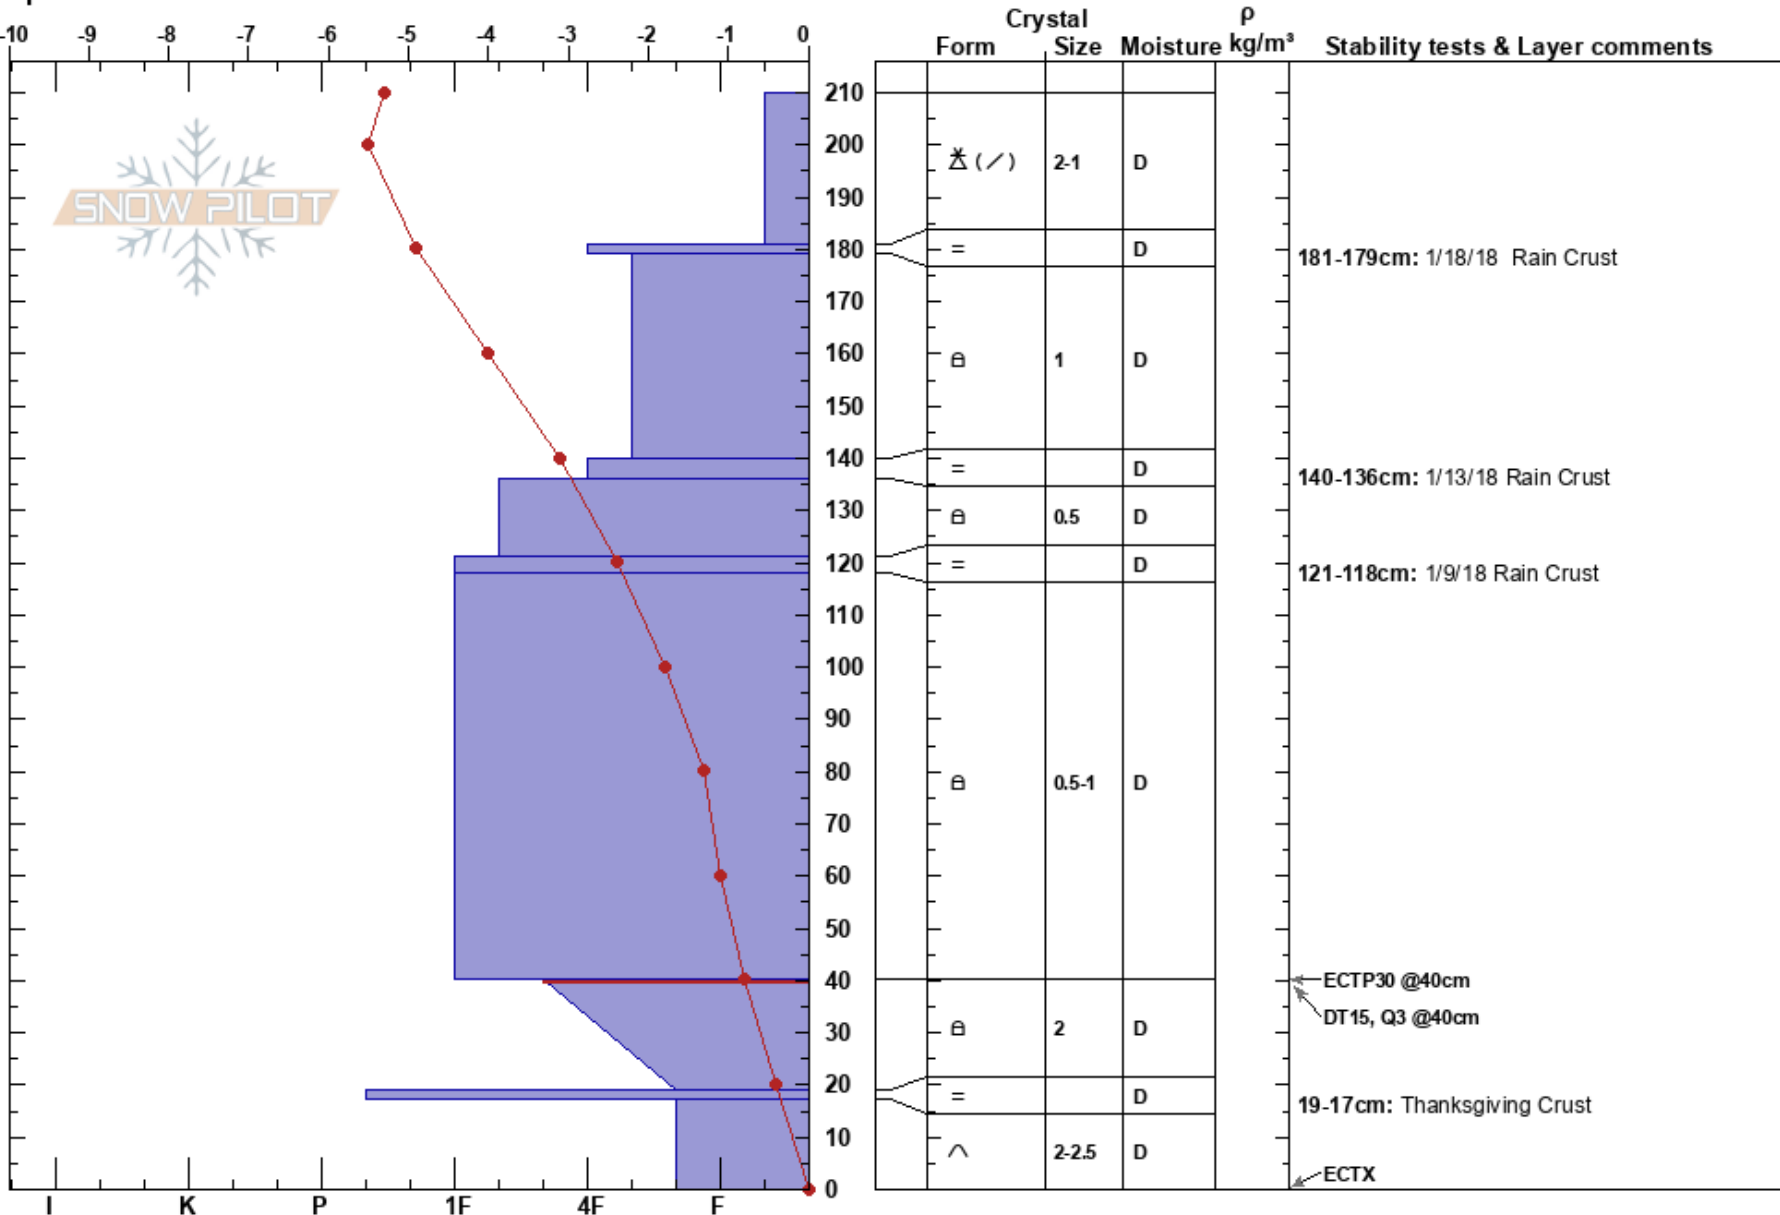

Path 1183 SZ
 Flathead Range
 MT
 Elevation: 5650 ft
 Aspect: E
 Specifics:

BNSF Avalanche Safety
 01/23/2018 - 1:30pm
 Co-ord: 48.41328N, -113.78106W
 Slope Angle: 36°
 Wind Loading:

Stability:
 Air Temperature: -4°C
 Sky Cover: BKN
 Precipitation: NO
 Wind: Calm

HS:210
 PF:55
 Layer Notes:
 181-179cm: 1/18/18 Rain Crust
 140-136cm: 1/13/18 Rain Crust
 121-118cm: 1/9/18 Rain Crust
 40-19cm: Problematic layer
 19-17cm: Thanksgiving Crust

Notes: