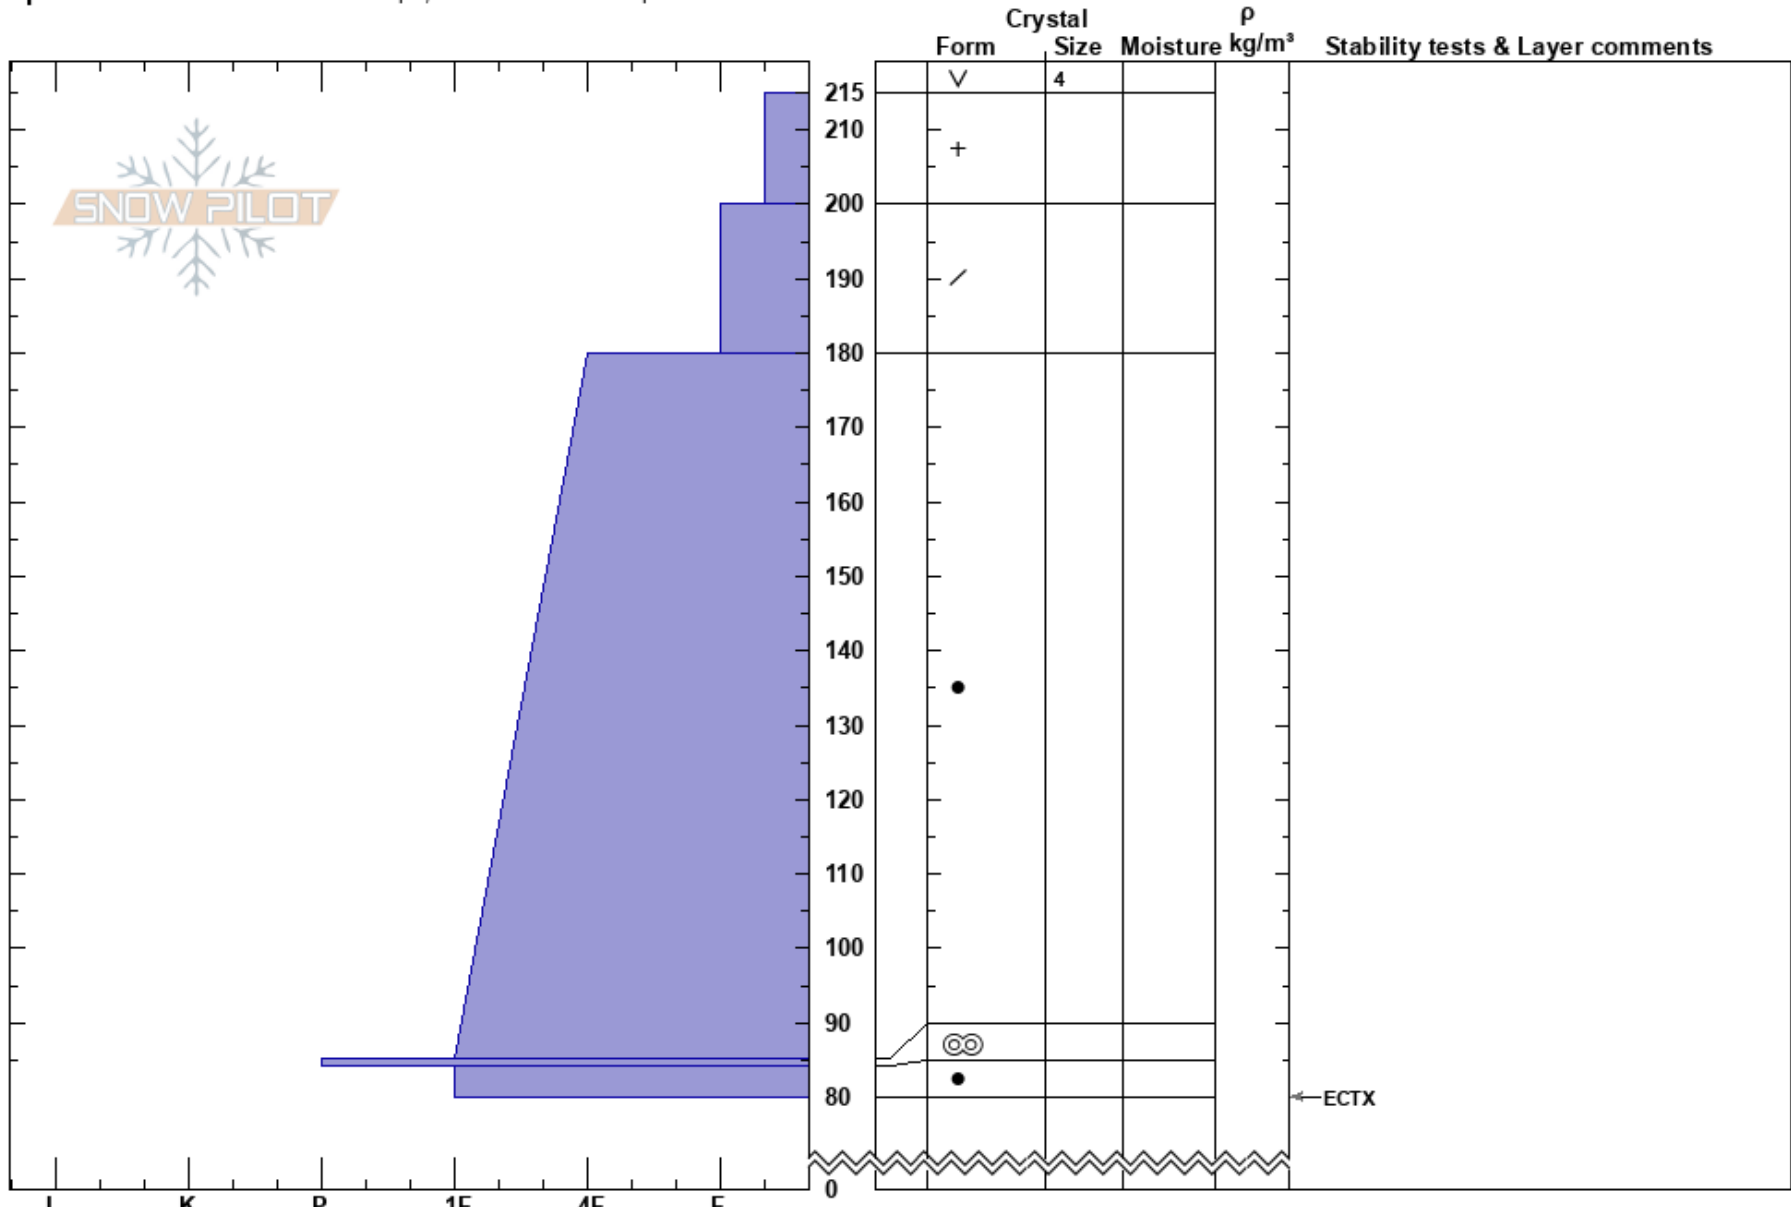

Squirrel Flats
 Kenai Mountains
 AK
Elevation: 2300 ft
Aspect: 230°
Specifics: Snowmobile tracks on slope; We snowmobiled slope

Andrew Schauer
 01/10/2024 - 12:00pm
Co-ord: 60.71611N, -148.99278W
Slope Angle: 23°
Wind Loading: no

Stability: Good **HS:**215 **Layer Notes:**
Air Temperature: **PF:**30
Sky Cover: SCT
Precipitation: NO
Wind: E Light Breeze

Notes: