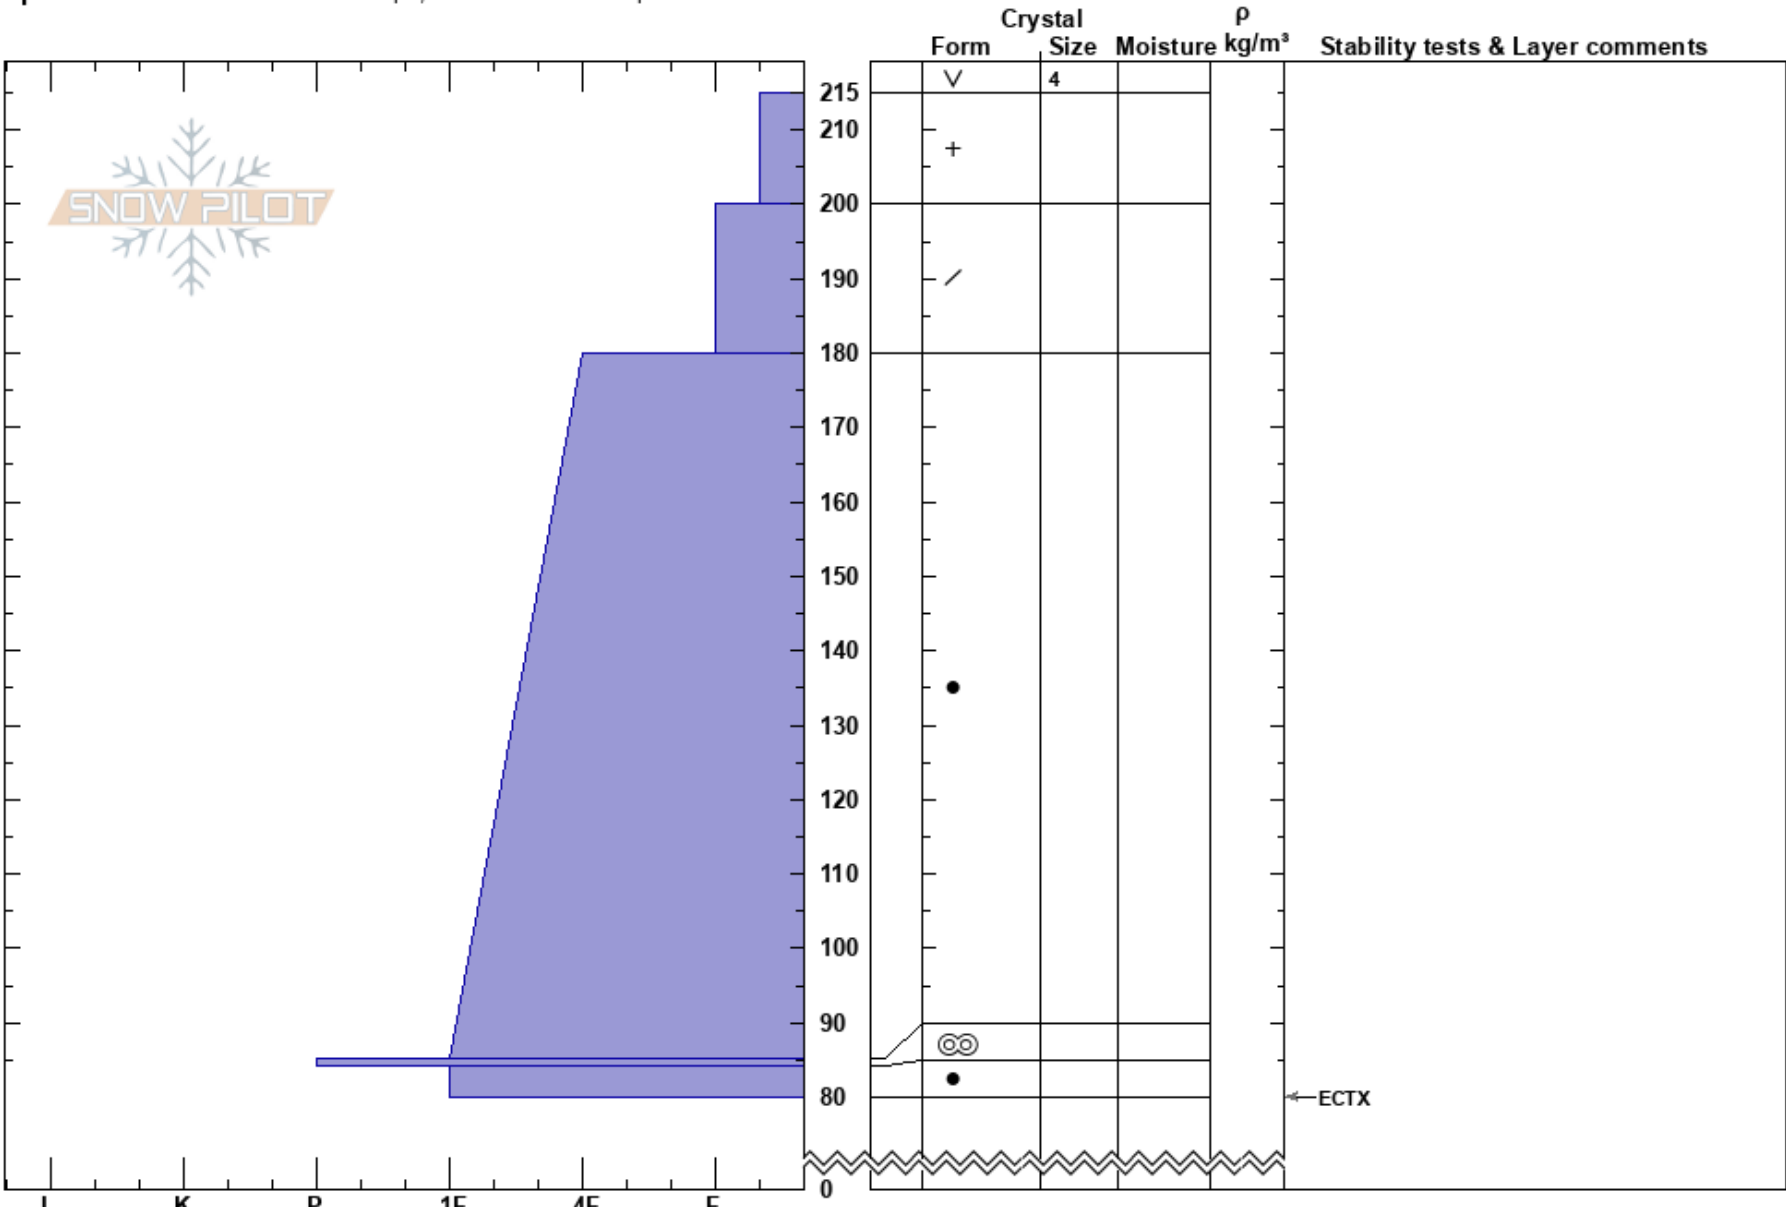

Squirrel Flats  
 Kenai Mountains  
 AK  
**Elevation:** 2300 ft  
**Aspect:** 230°  
**Specifics:** Snowmobile tracks on slope; We snowmobiled slope

Andrew Schauer  
 01/10/2024 - 12:00pm  
**Co-ord:** 60.71611N, -148.99278W  
**Slope Angle:** 23°  
**Wind Loading:** no

**Stability:** Good **HS:**215 **Layer Notes:**  
**Air Temperature:** **PF:**30  
**Sky Cover:** SCT  
**Precipitation:** NO  
**Wind:** E Light Breeze

Notes: