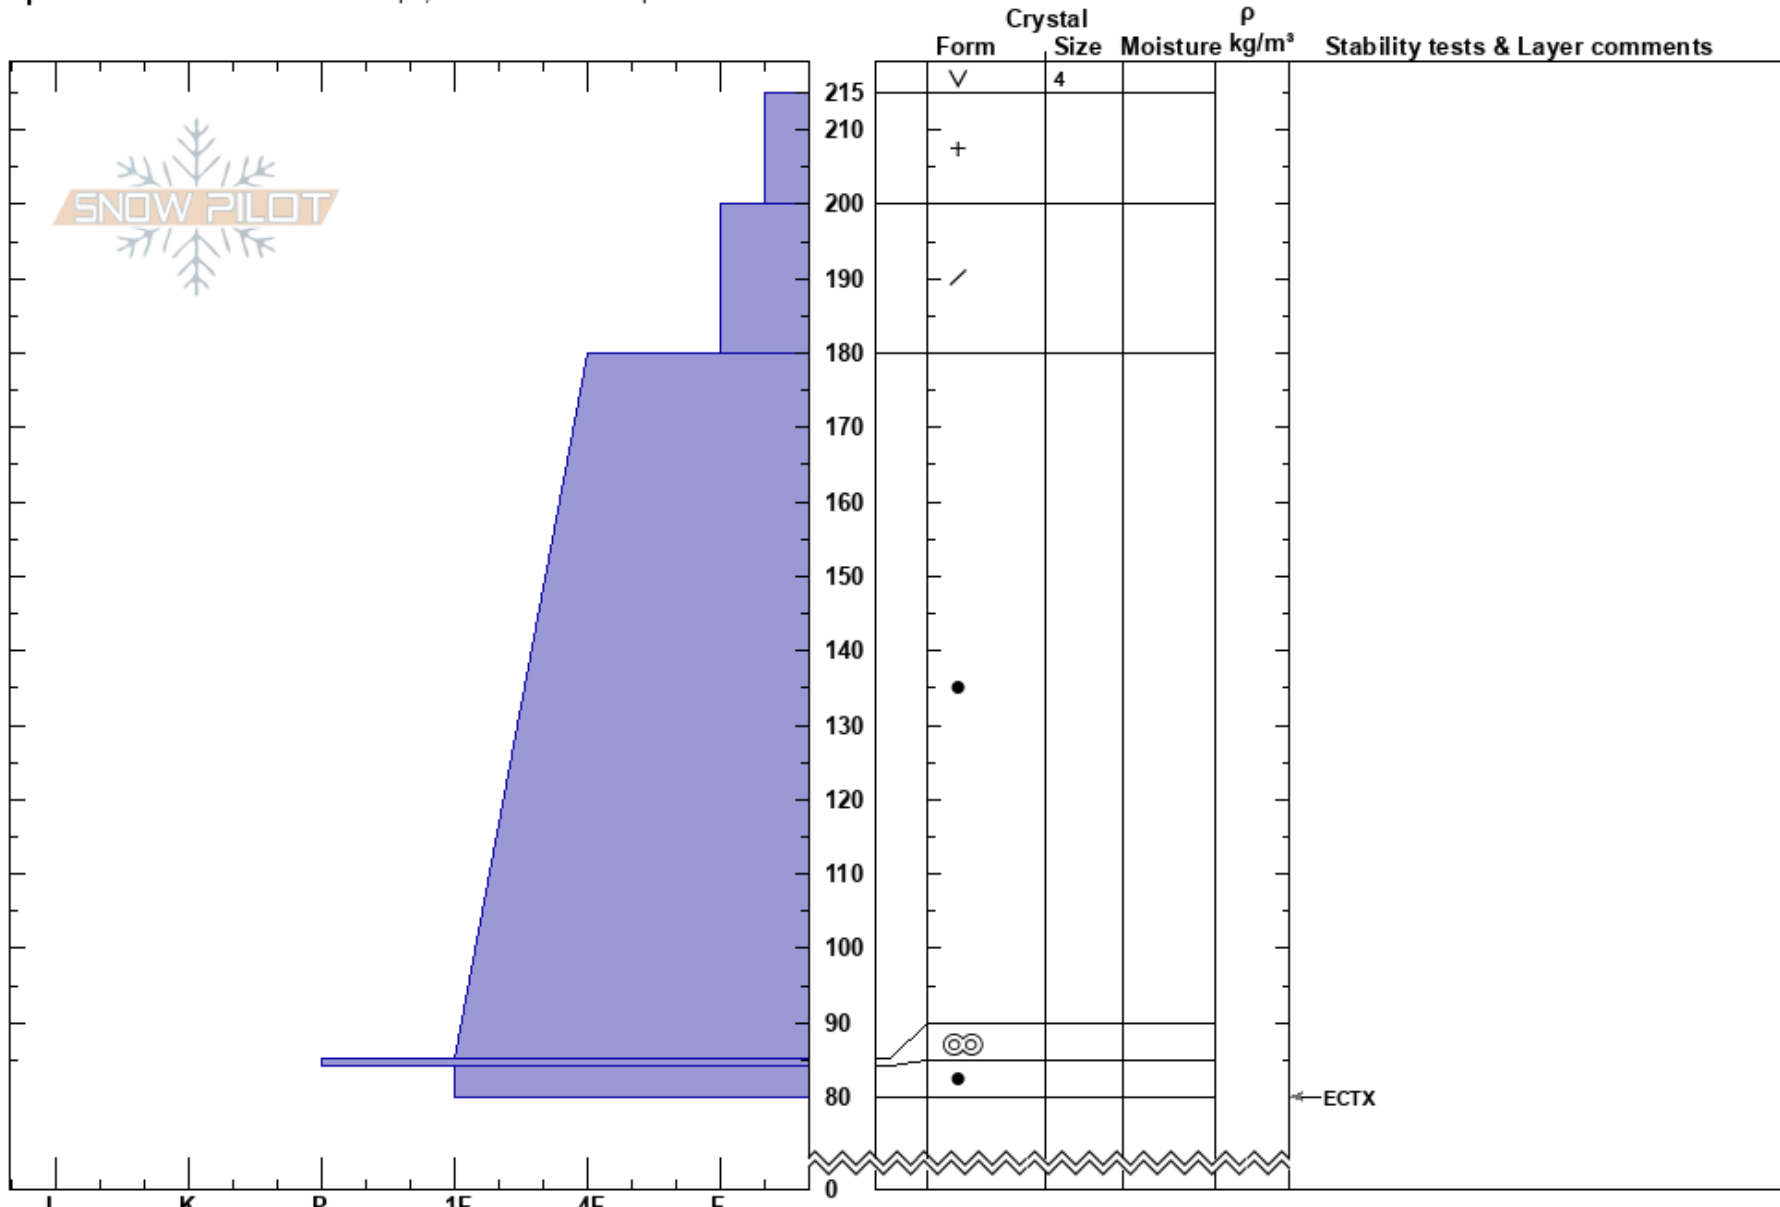

Squirrel Flats  
 Kenai Mountains  
 AK  
 Elevation: 2300 ft  
 Aspect: 230°

Andrew Schauer  
 01/10/2024 - 12:00pm  
 Co-ord: 60.71611N, -148.99278W  
 Slope Angle: 23°  
 Wind Loading: no

Stability: Good  
 Air Temperature:  
 Sky Cover: SCT  
 Precipitation: NO  
 Wind: E Light Breeze

HS:215  
 PF:30  
 Layer Notes:

Specifics: Snowmobile tracks on slope; We snowmobiled slope

Notes: