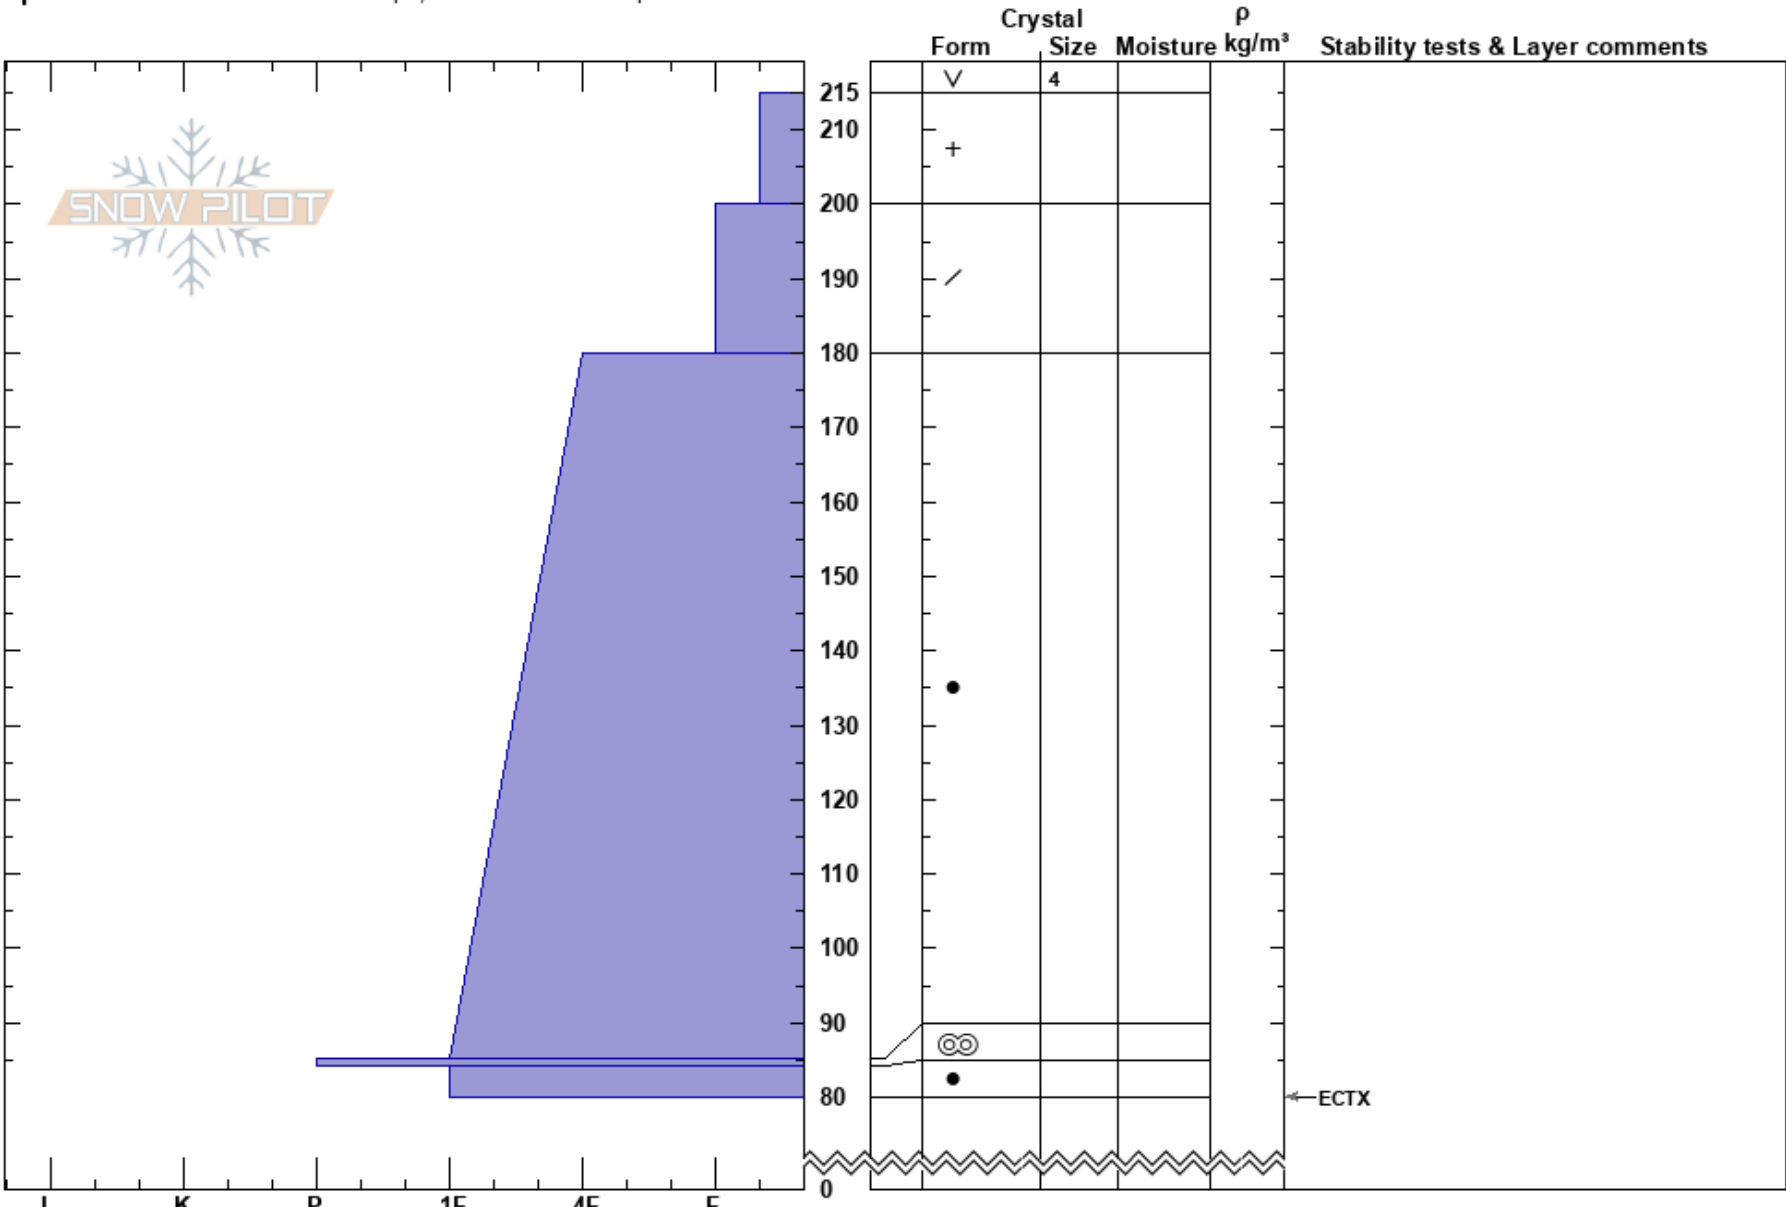

Squirrel Flats
 Kenai Mountains
 AK
Elevation: 2300 ft
Aspect: 230°
Specifics: Snowmobile tracks on slope; We snowmobiled slope

Andrew Schauer
 01/10/2024 - 12:00pm
Co-ord: 60.71611N, -148.99278W
Slope Angle: 23°
Wind Loading: no

Stability: Good **HS:**215 **Layer Notes:**
Air Temperature: **PF:**30
Sky Cover: SCT
Precipitation: NO
Wind: E Light Breeze

Notes: