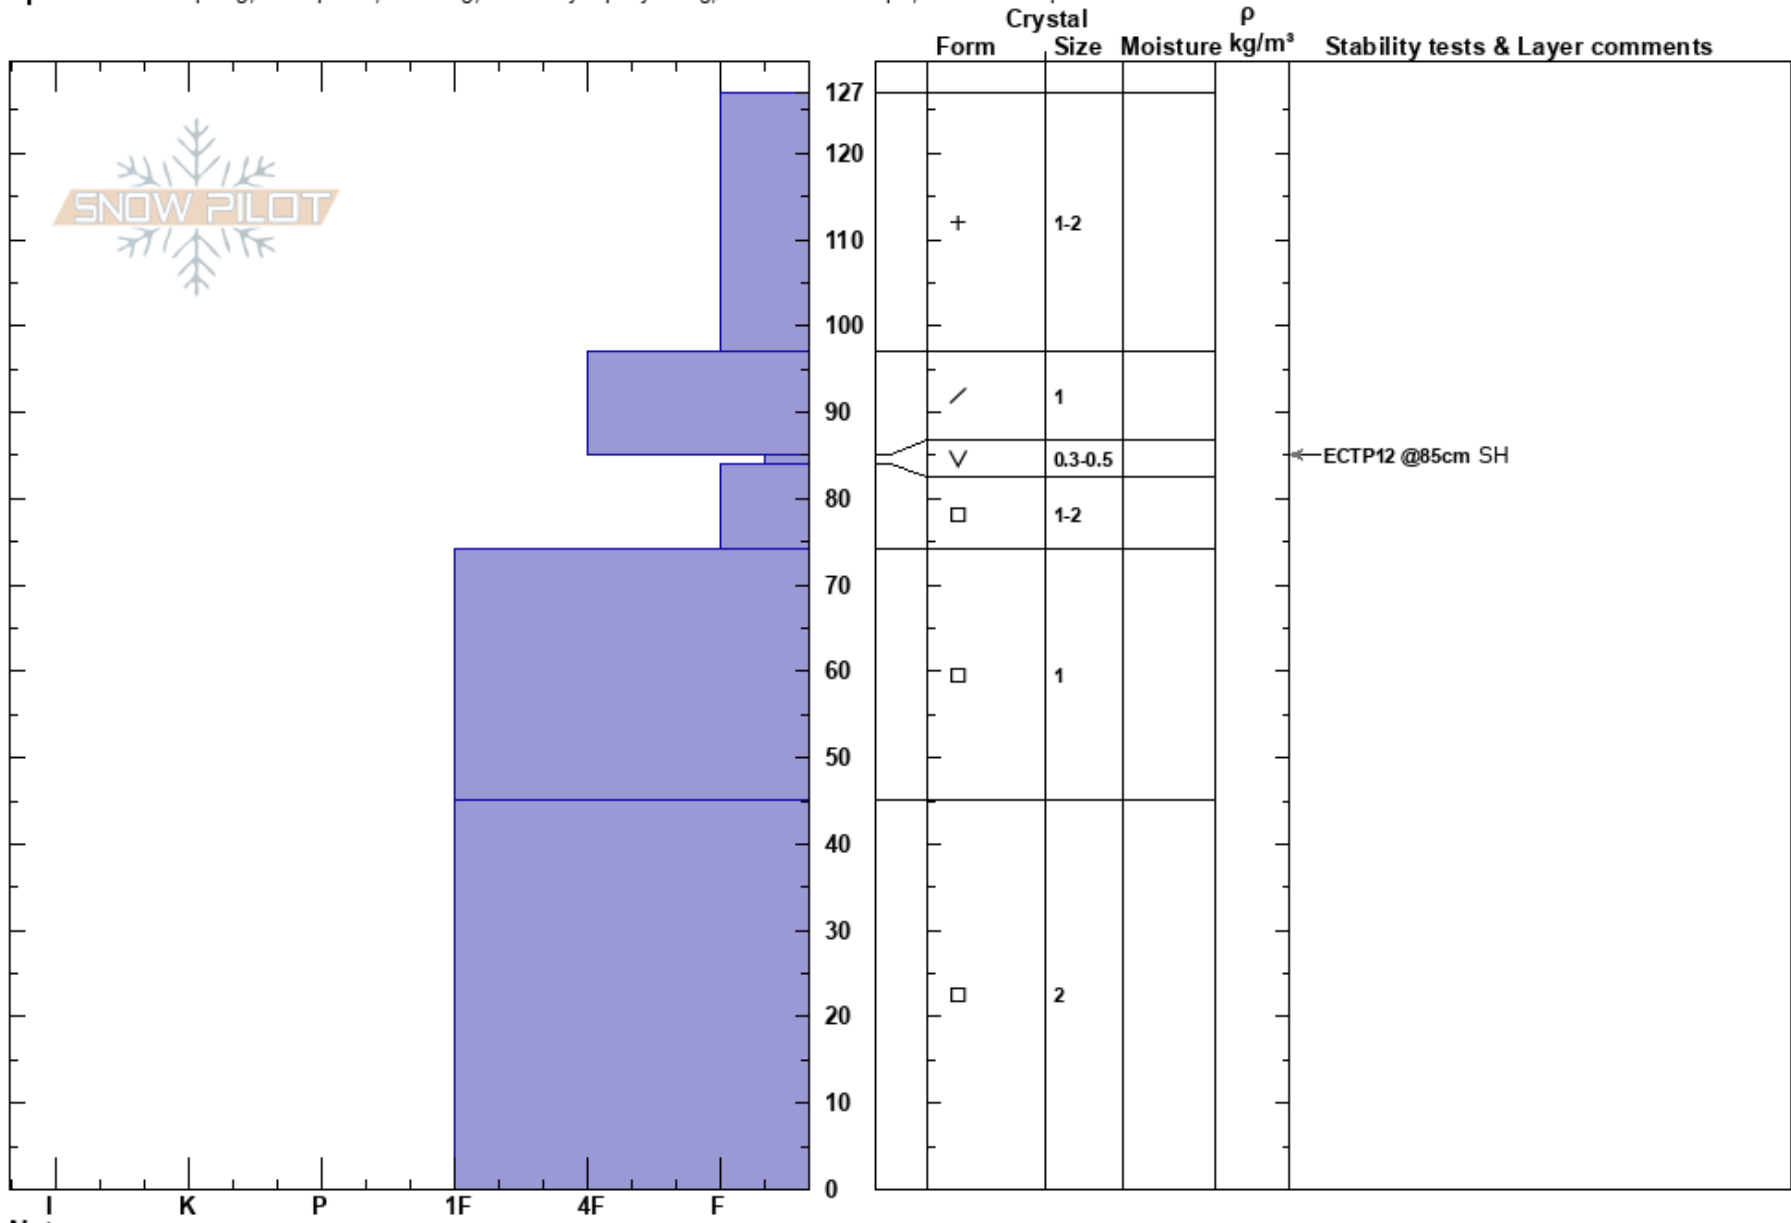

25 Short
 Teton Range
 WY
 Elevation: 8600 ft
 Aspect: 90°

Michael Wachs
 01/10/2024 - 10:58am
 Co-ord: 43.69710N, -110.77704W
 Slope Angle: 30°
 Wind Loading: yes

Stability:
 Air Temperature: 15°C
 Sky Cover: OVC
 Precipitation: S1
 Wind: S Moderate
 HS:127
 PF:70 85-84cm:Problematic layer
 PS:55

Specifics: Collapsing, widespread; Cracking; Instability rapidly rising; Ski tracks on slope; We skied slope

Notes: