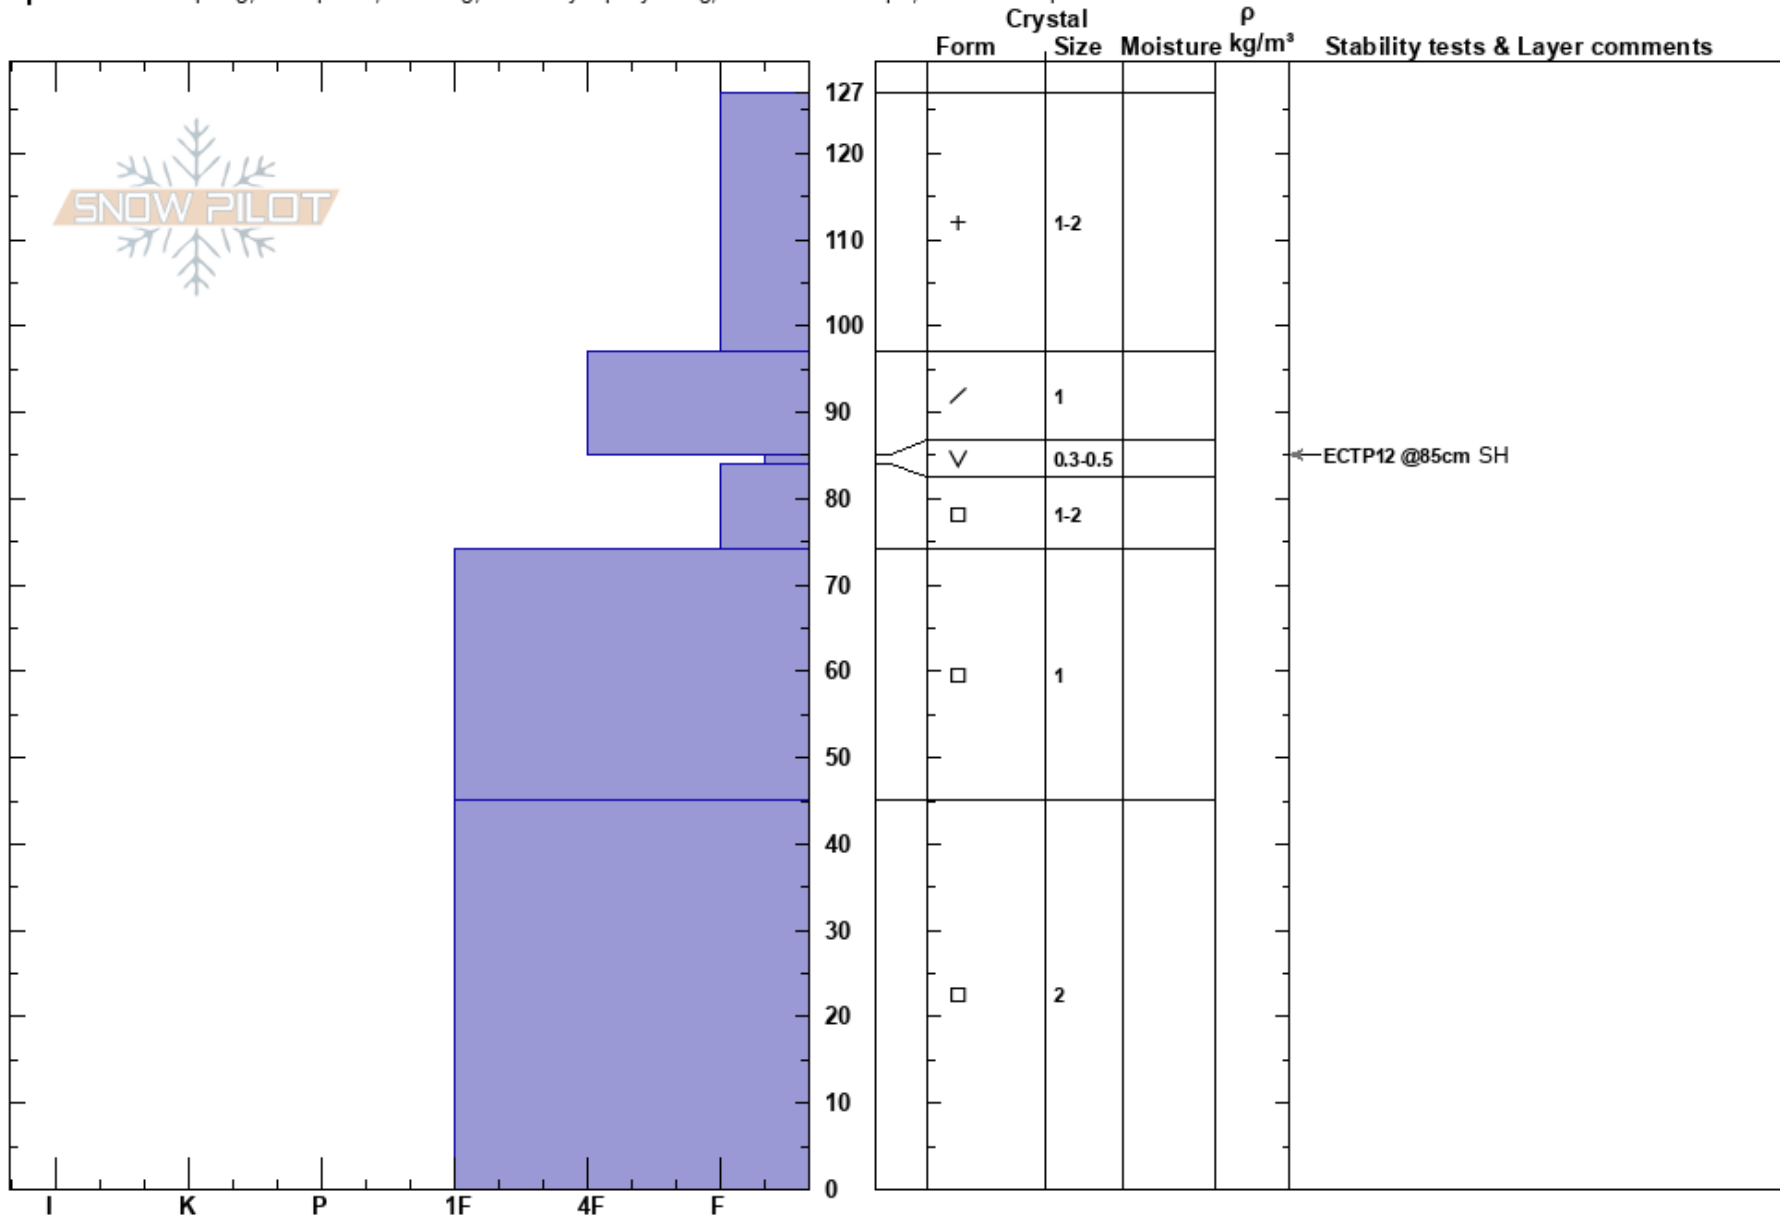

25 Short
 Teton Range
 WY
 Elevation: 8600 ft
 Aspect: 90°

Michael Wachs
 01/10/2024 - 10:58am
 Co-ord: 43.69710N, -110.77704W
 Slope Angle: 30°
 Wind Loading: yes

Stability:
 Air Temperature: 15°C
 Sky Cover: OVC
 Precipitation: S1
 Wind: S Moderate

HS:127
 PF:70 85-84cm:Problematic layer
 PS:55

Specifics: Collapsing, widespread; Cracking; Instability rapidly rising; Ski tracks on slope; We skied slope

Notes: