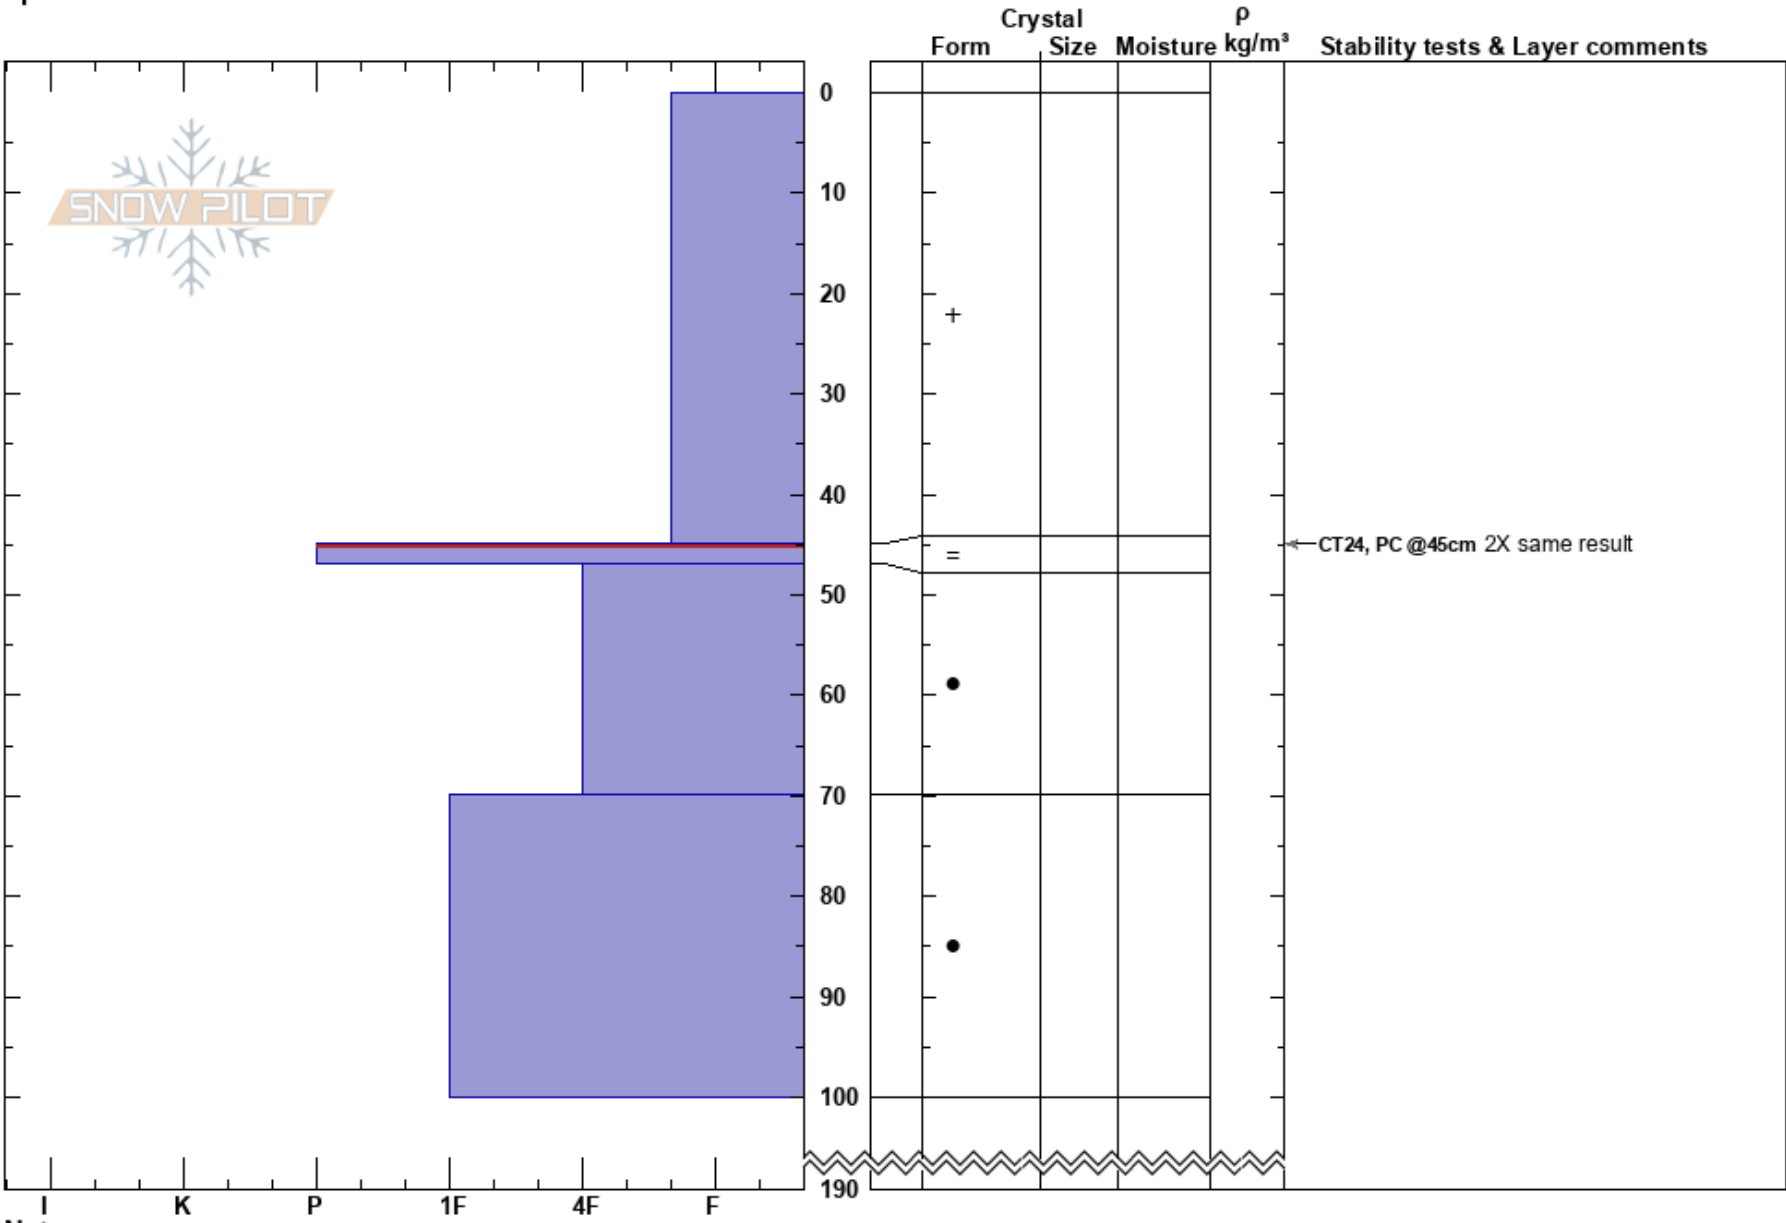

Lick Ck. No Corner
 Payette National Forest
 ID
 Elevation: 7600 ft
 Aspect: NE
 Specifics:

Andy Keck
 01/20/2018 - 12:15pm
 Co-ord:
 Slope Angle: 25°
 Wind Loading:

Stability:
 Air Temperature: -3°C
 Sky Cover: FEW
 Precipitation: NO
 Wind: Calm

HS:190
 PF:55 45-47cm:Problematic layer

Notes: