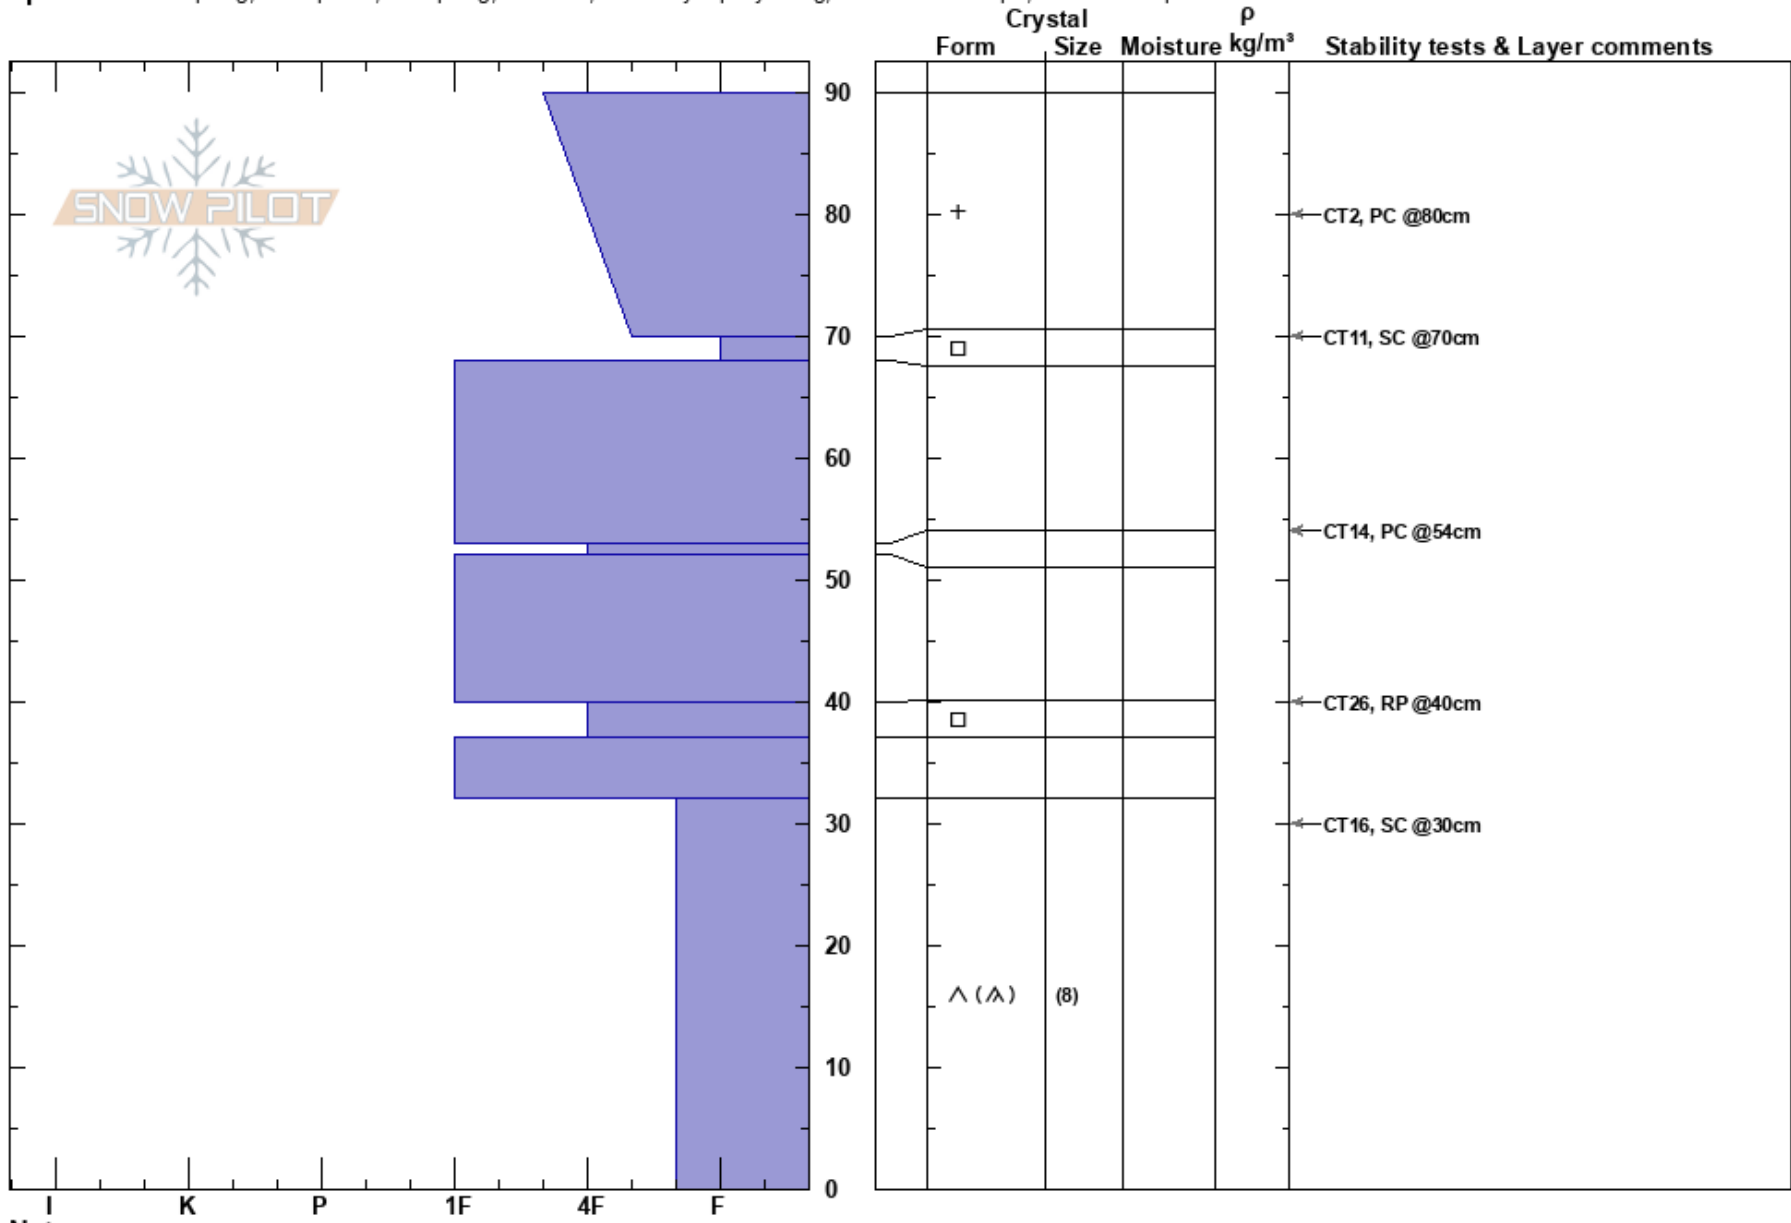

Tamarack minus Matt
 Carson Range
 NV
 Elevation: 9376 ft
 Aspect: NE

wendy antibus
 01/10/2024 - 12:30pm
 Co-ord: 39.31984N, -119.91610W
 Slope Angle: 15°
 Wind Loading: yes

Stability:
 Air Temperature: HS:90 PF:40
 Sky Cover: OVC PS:20
 Precipitation: S2
 Wind: W Gale Force

32-0cm: Problematic layer

Specifics: Collapsing, widespread; Collapsing, localized; Instability rapidly rising; Ski tracks on slope; We skied slope

Notes: felt snowpack collapse while stepping out of skis to dig pit