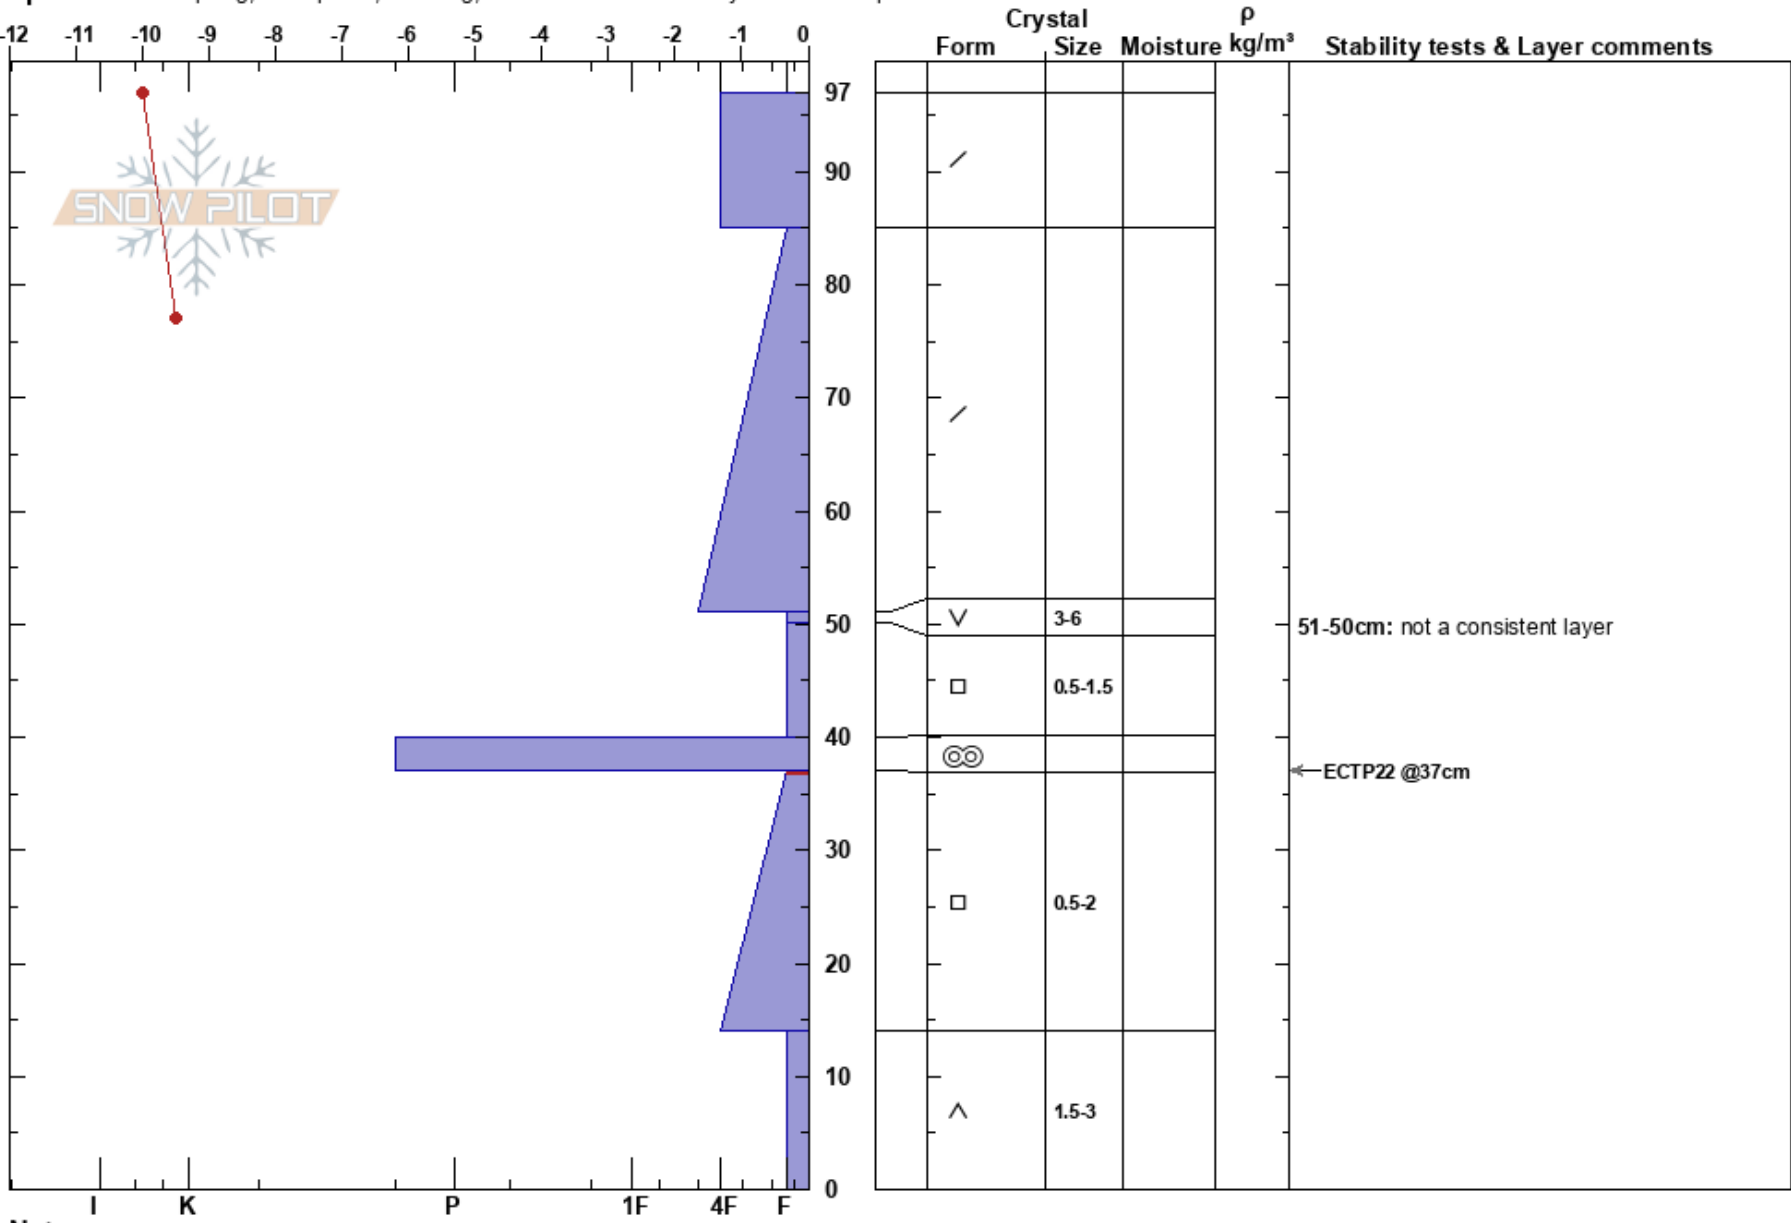

Seeley - Mt. Henry low
 Swan Range
 MT
 Elevation: 6296 ft
 Aspect: E

Payton Schiff
 01/10/2024 - 1:25pm
 Co-ord: 12T 296963W 5236308N
 Slope Angle: 21°
 Wind Loading: yes

Stability: Poor
 Air Temperature: -10.5°C
 Sky Cover: BKN
 Precipitation: NO
 Wind: SW Light Breeze

HS:97
 Layer Notes:
 51-50cm: not a consistent layer
 37-14cm: Problematic layer

Specifics: Collapsing, widespread; Cracking; Recent avalanche activity on similar slopes

Notes: