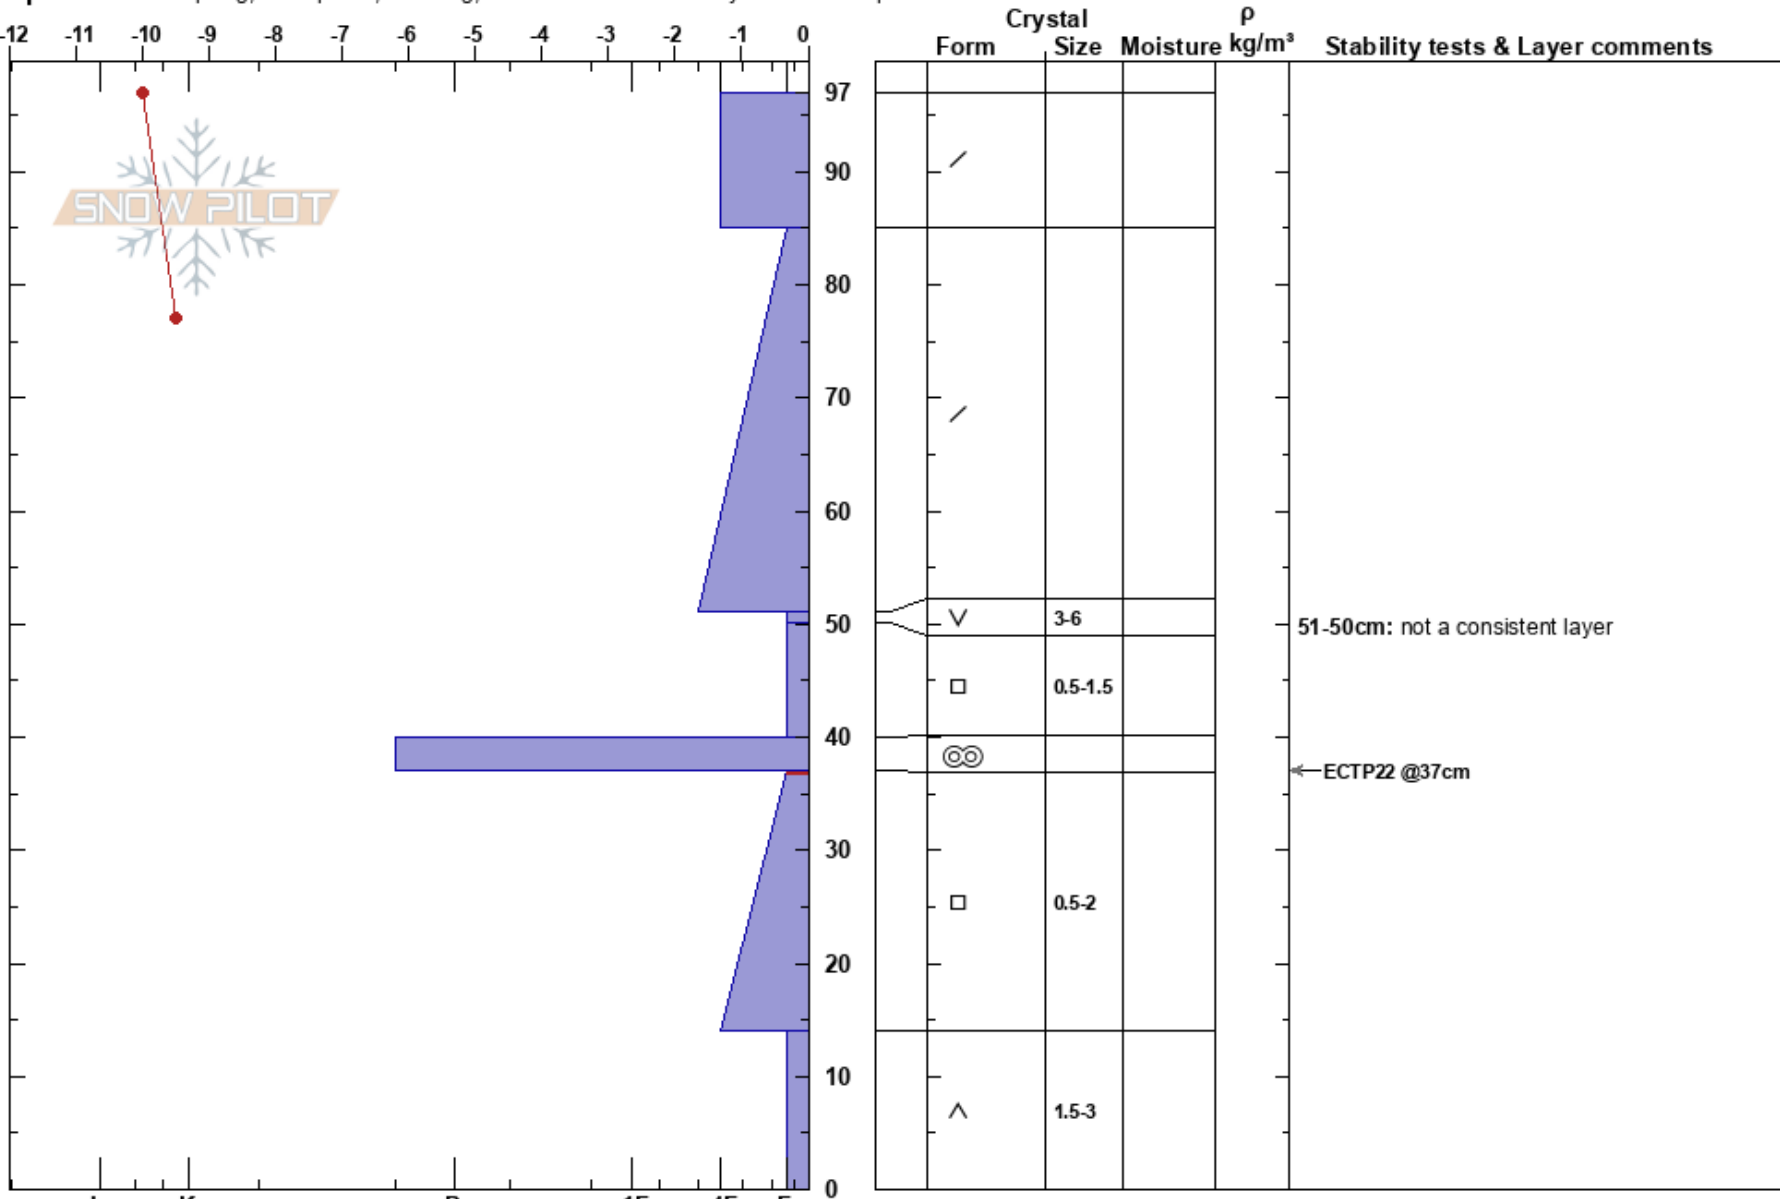

Seeley - Mt. Henry low
 Swan Range
 MT
 Elevation: 6296 ft
 Aspect: E

Payton Schiff
 01/10/2024 - 1:25pm
 Co-ord: 12T 296963W 5236308N
 Slope Angle: 21°
 Wind Loading: yes

Stability: Poor
 Air Temperature: -10.5°C
 Sky Cover: BKN
 Precipitation: NO
 Wind: SW Light Breeze

HS:97
 Layer Notes:
 51-50cm: not a consistent layer
 37-14cm: Problematic layer

Specifics: Collapsing, widespread; Cracking; Recent avalanche activity on similar slopes

Notes: