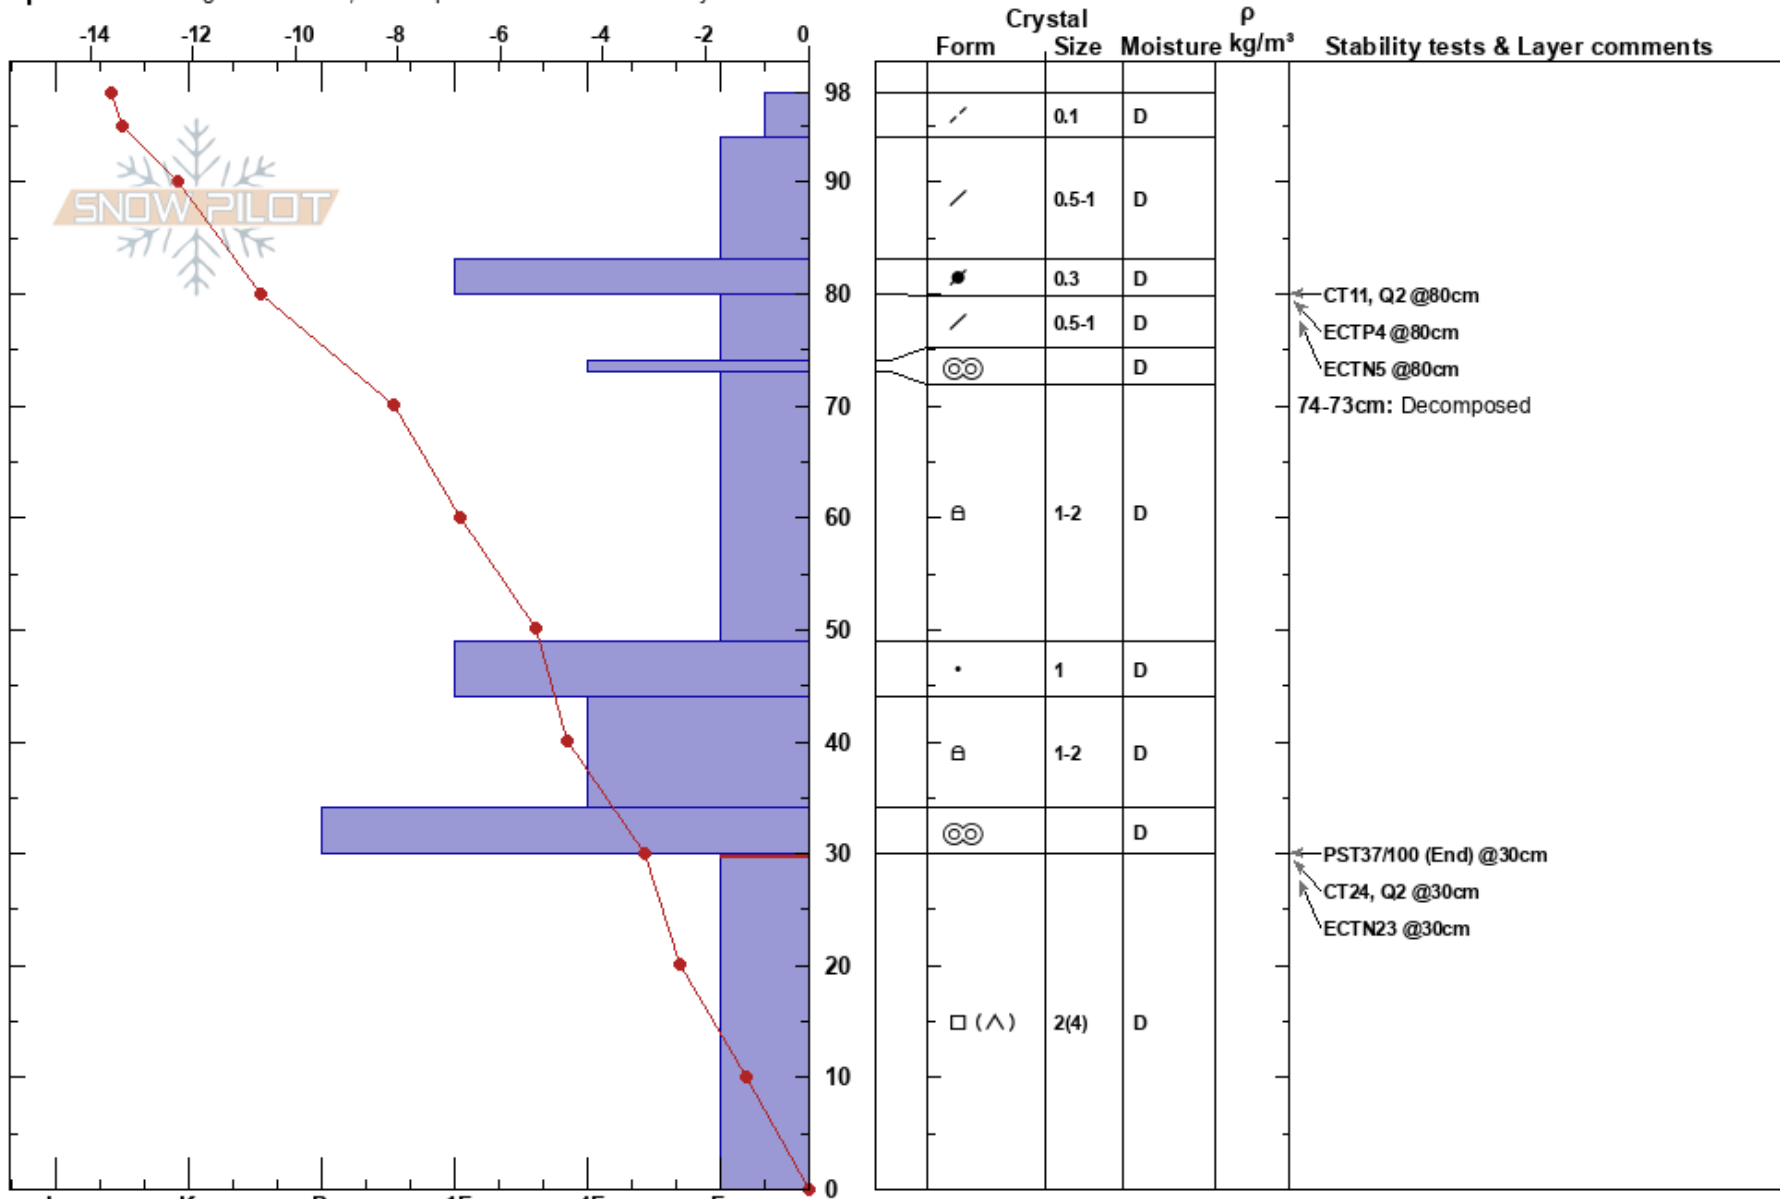

YC Heavens Gate
 Madison Range-N
 MT
 Elevation: 9380 ft
 Aspect: 46°

Griffin Dittmar
 01/10/2024 - 1:00pm
 Co-ord: 45.23306N, -111.44723W
 Slope Angle: 26°
 Wind Loading: previous

Stability: **Air Temperature:** -13.5°C
Sky Cover: OVC
Precipitation: S-1
Wind: SW Moderate

HS:98
PF:80
PS:35
 74-73cm: Decomposed
 30-0cm: Problematic layer

Specifics: Pit dug in a Ski Area; Pit is representative of backcountry

Notes: Pit dug by: Griffin Dittmar, Asa Dickerson, and Joey Malim inside ski area boundary in an area that has not been open yet for the season. Grom Score: 2