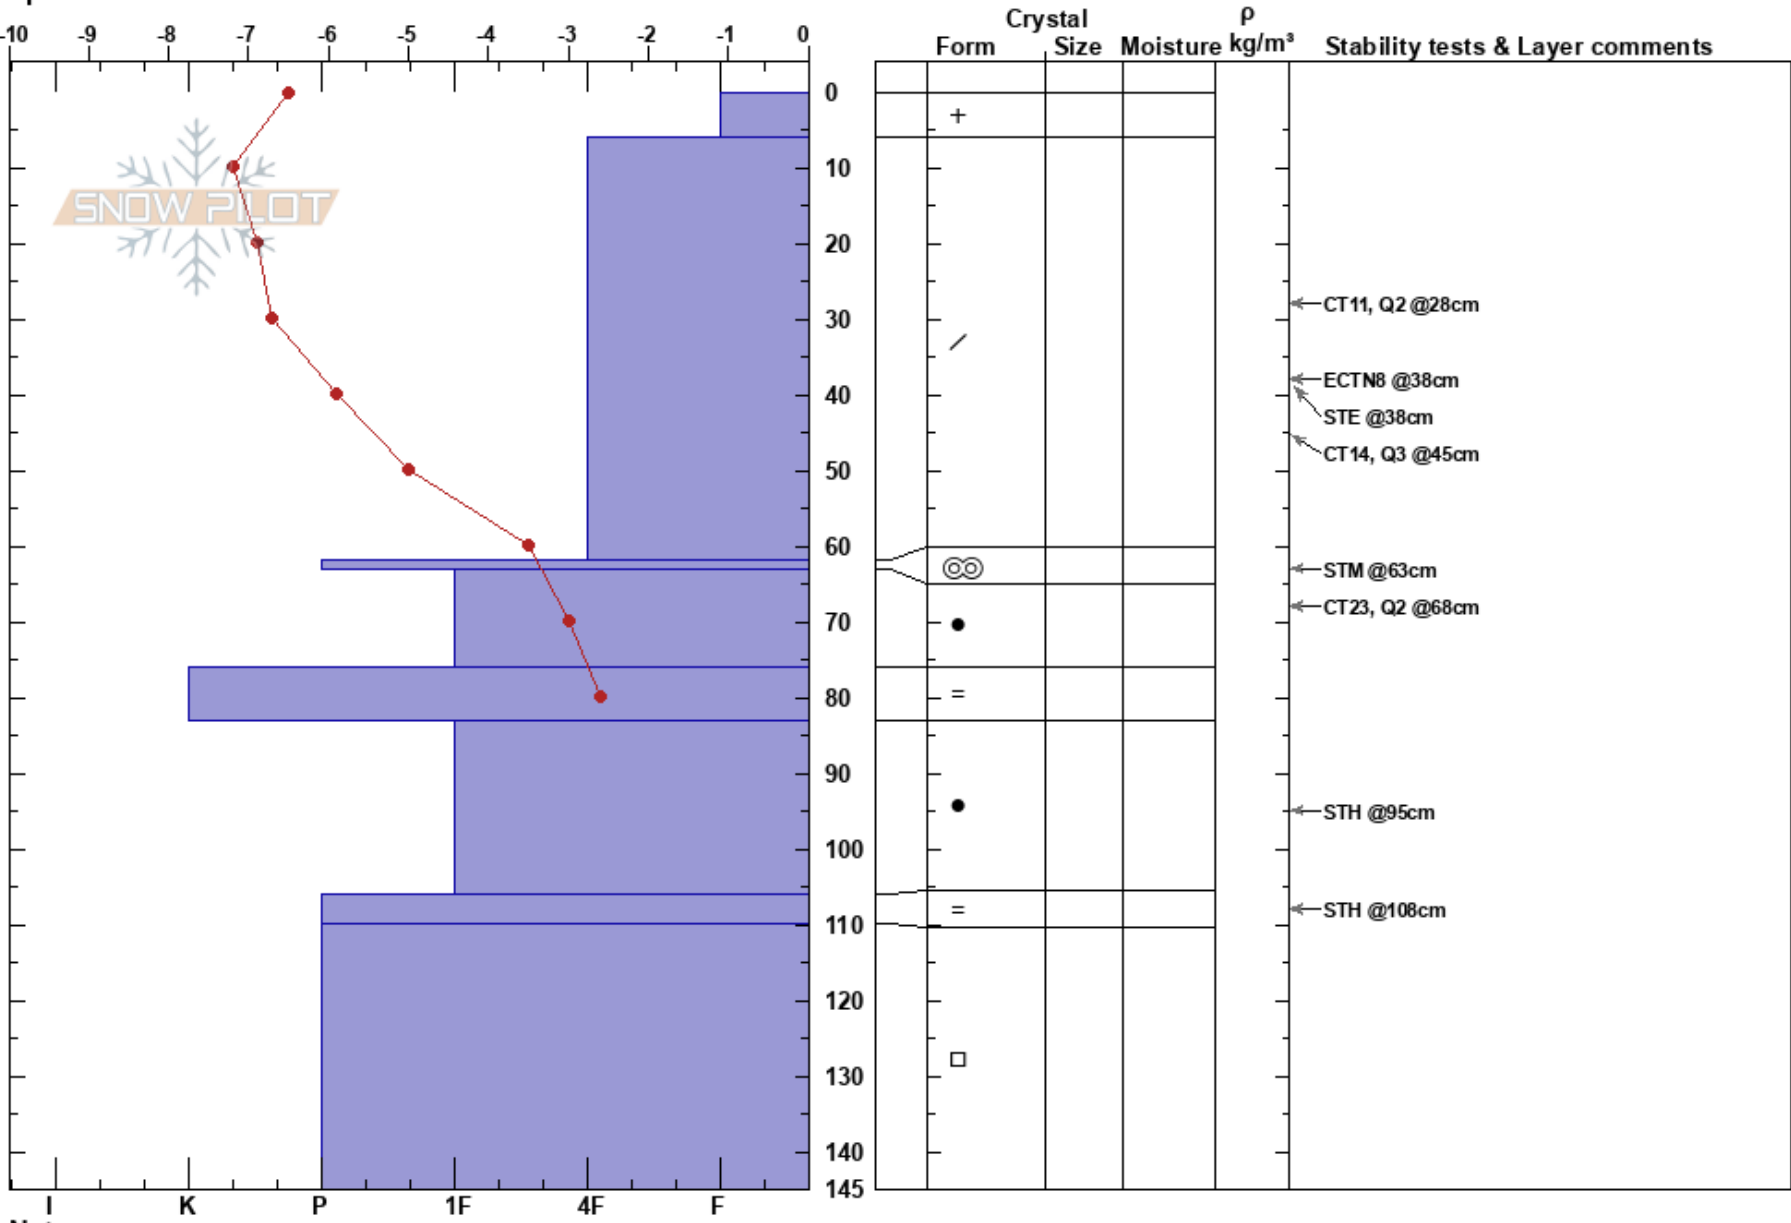

East Blue
 Selkirk Mtns
 ID
 Elevation: 6529 ft
 Aspect: E
 Specifics:

Sage Guerber
 01/10/2024 - 2:00am
 Co-ord: 48.39988N, -116.64621W
 Slope Angle: 32°
 Wind Loading: yes

Stability: **HS:145**
 Air Temperature: -9°C PF:44 6-62cm: Problematic layer
 Sky Cover: X
 Precipitation: NO
 Wind: W Calm

Notes: Top 20 cm of snowpack was unconsolidated.