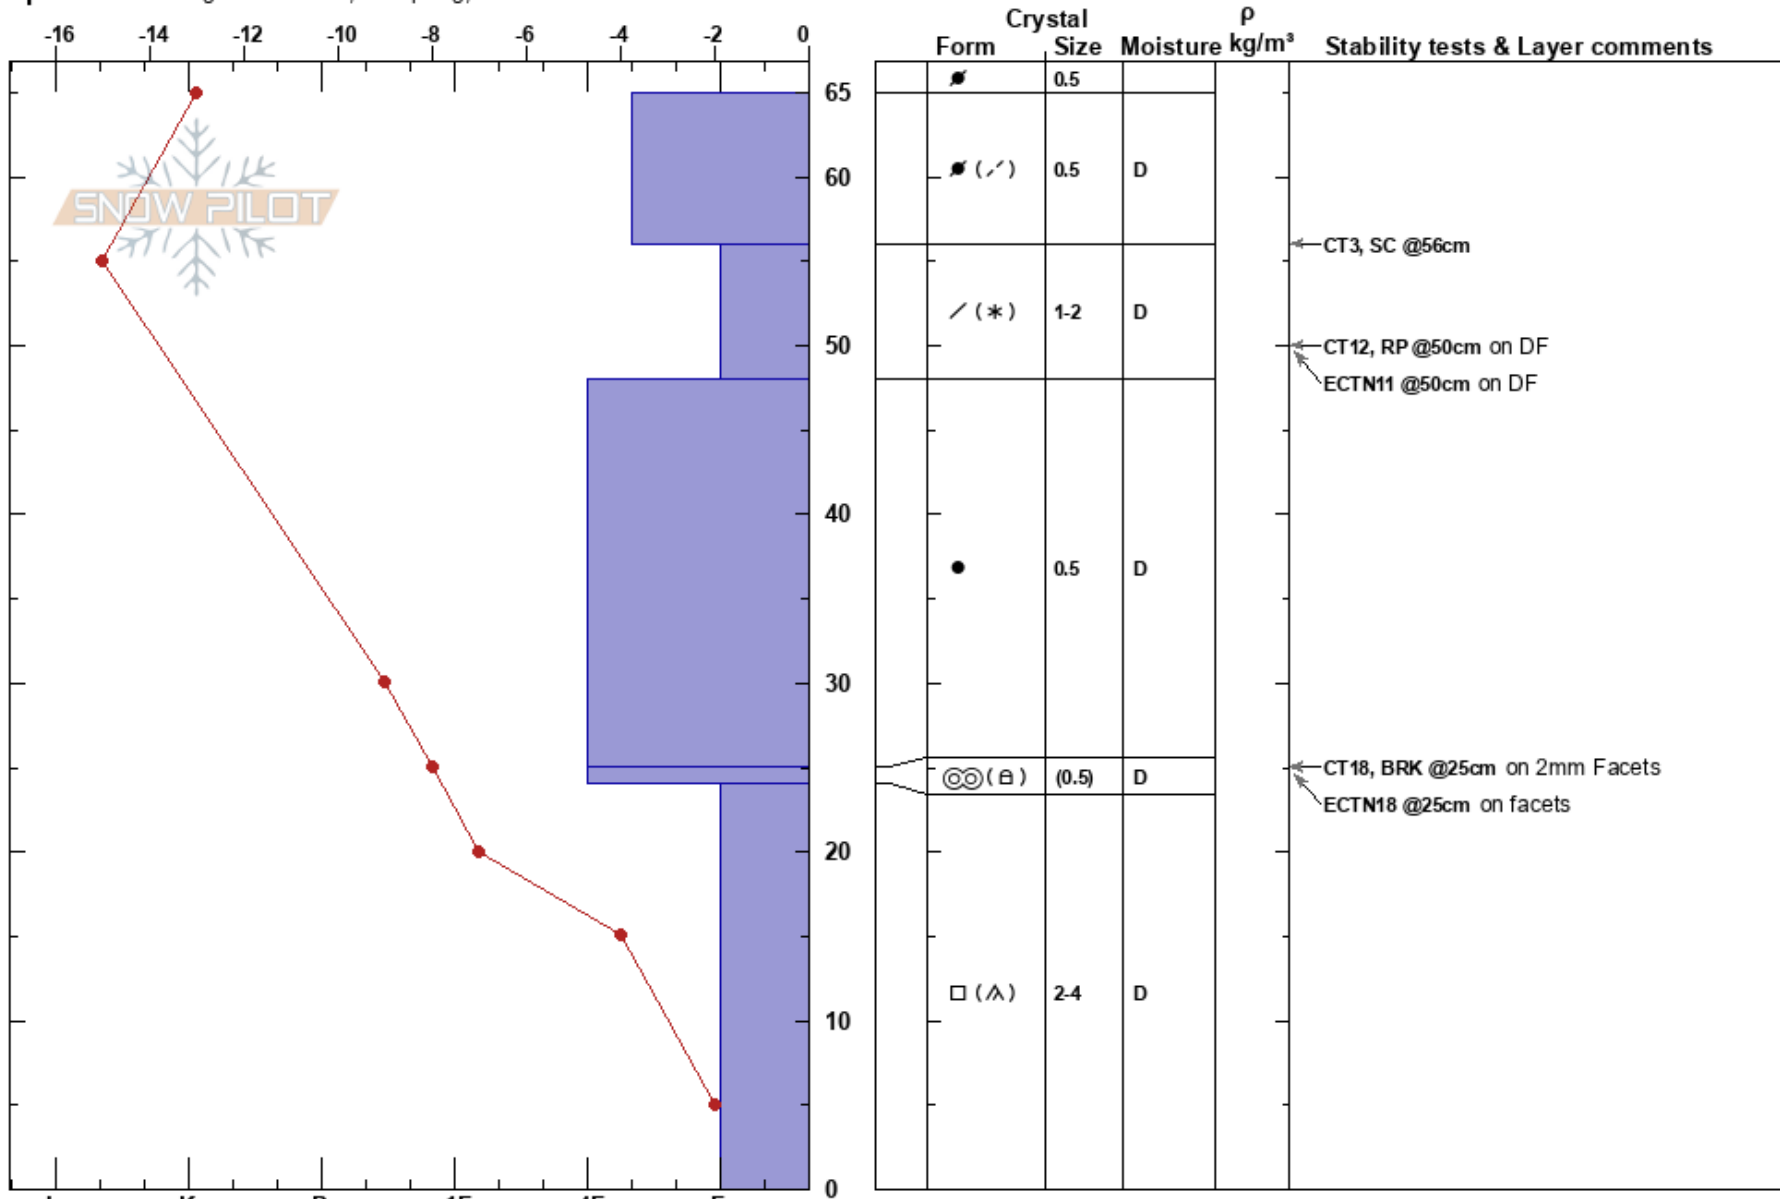

Upper Larrys Line  
 San Francisco Peaks  
 AZ

Eric Roberts  
 01/10/2024 - 1:50pm  
 Co-ord: 35.32679N, -111.68547W  
 Slope Angle: 29°  
 Wind Loading: yes

Stability: Fair  
 Air Temperature: -9°C  
 Sky Cover: FEW  
 Precipitation: NO  
 Wind: SW Moderate

HS:65  
 PF:50  
 PS:20  
 25-24cm: Problematic layer

Elevation: 11580 ft  
 Aspect: 320°

Specifics: Pit dug in a Ski Area; Collapsing, localized

Notes: Sporadic Gusts up to 35 mph  
 No cracking, localized collapsing, or observed Ax