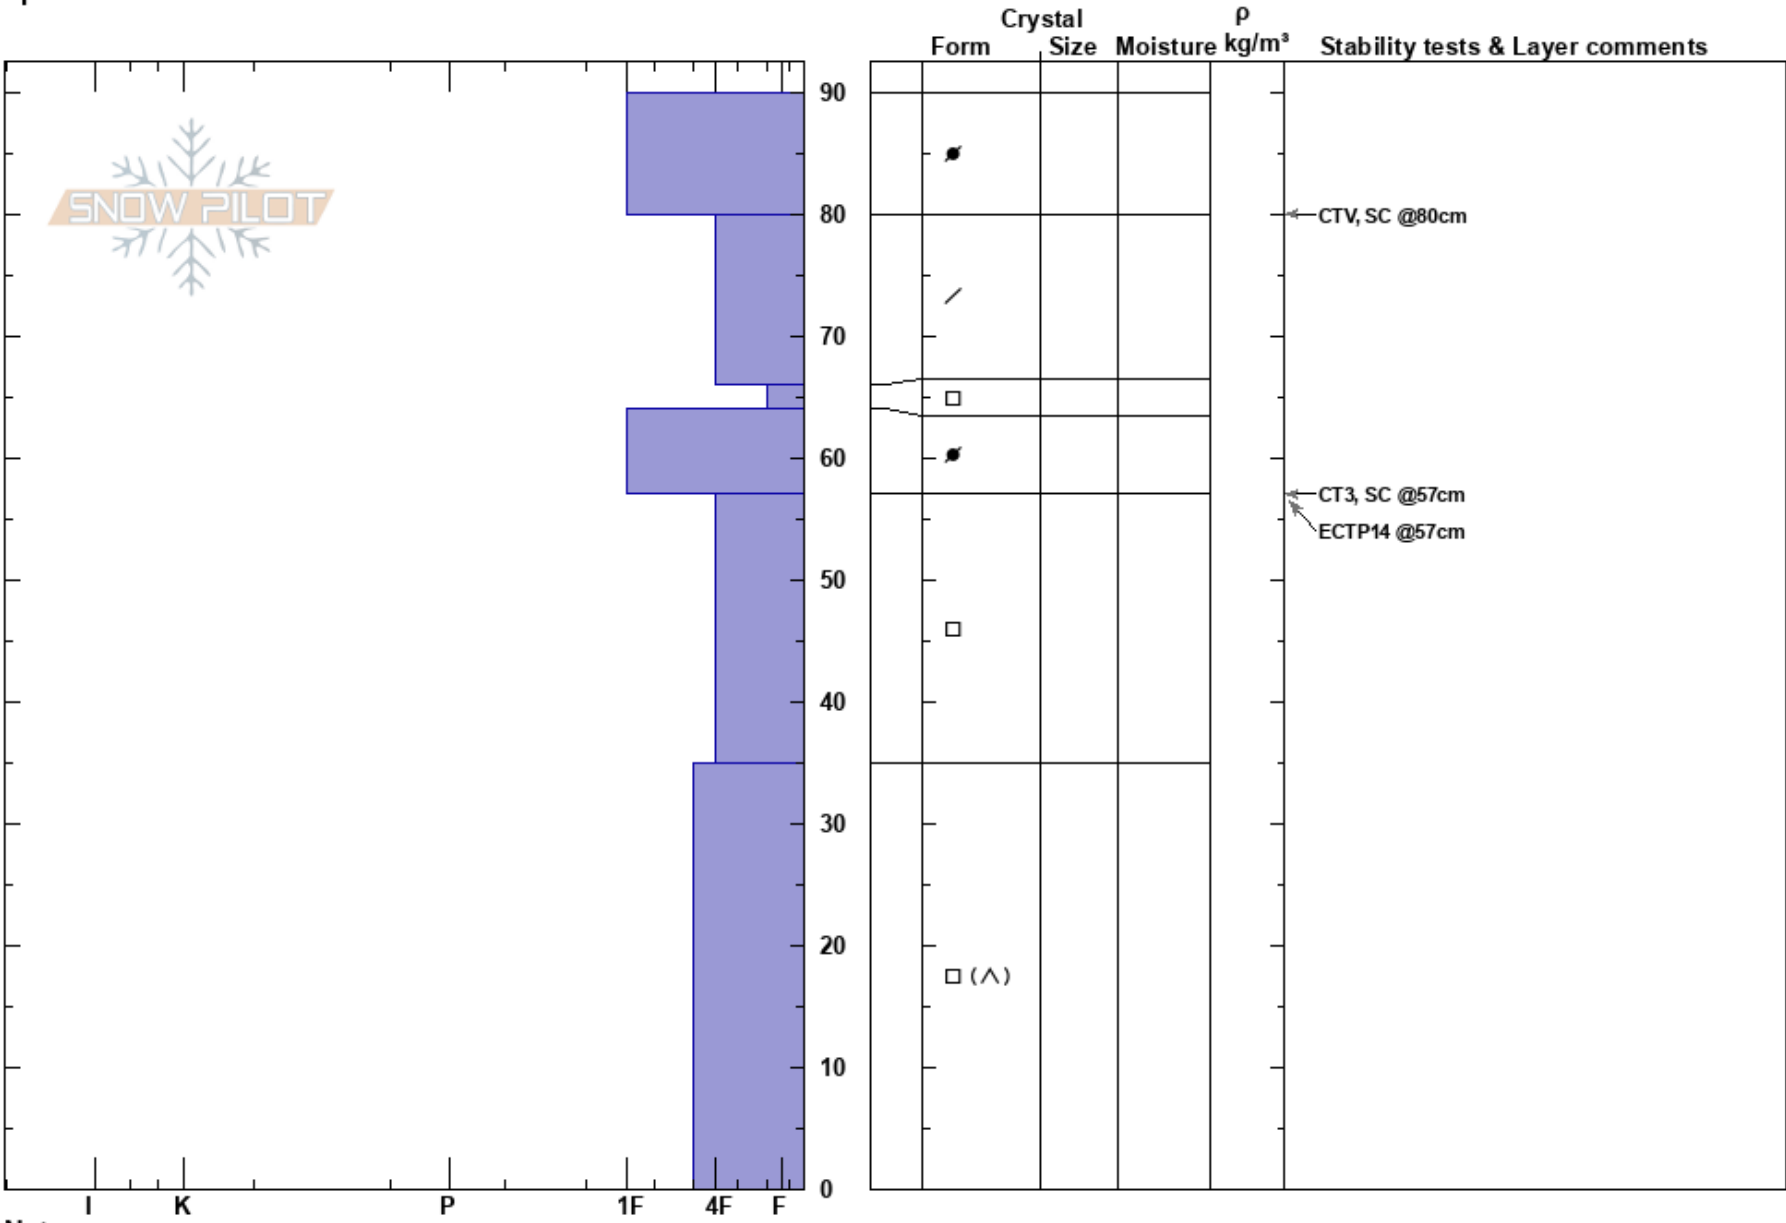

Anvil
 San Juan Range
 CO
Elevation: 11900 ft
Aspect: 270°
Specifics:

Jeff Davis
 01/09/2024 - 1:00pm
Co-ord: 37.83874N, -107.71125W
Slope Angle: 18°
Wind Loading: yes

Stability:
Air Temperature:
Sky Cover: FEW
Precipitation: NO
Wind: SW Moderate

HS:90
PF:50 57-35cm:Problematic layer
PS: 10

Notes: