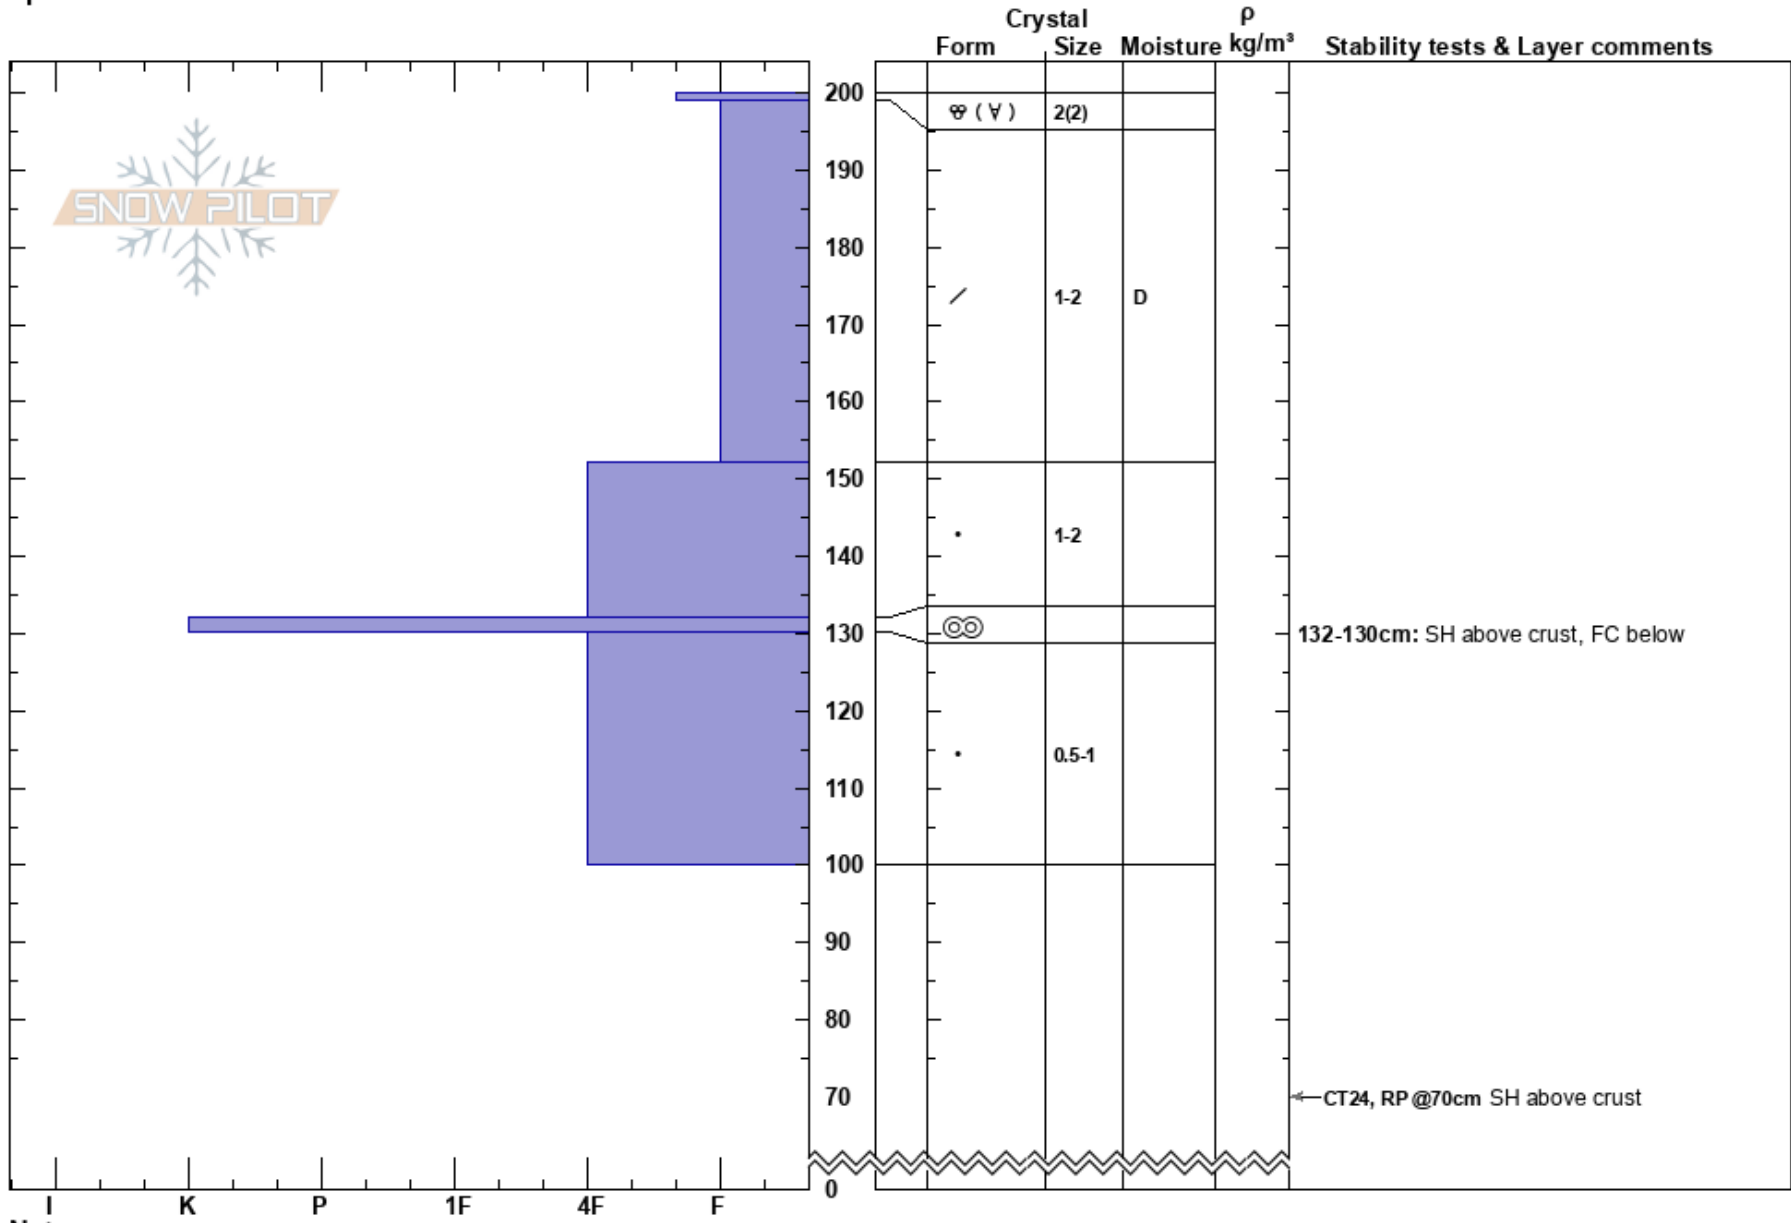

Top Sugi Back country
 Myoko mountains
 Japan
 Elevation: 1950 m
 Aspect: S
 Specifics:

Shea Hickman
 09/01/2024 - 13:30
 Co-ord:
 Slope Angle: 25°
 Wind Loading:

Stability:
 Air Temperature: -3°C
 Sky Cover: FEW
 Precipitation: NO
 Wind: SW Light Breeze

HS:200
 PF:100
 PS:40
 Layer Notes:
 132-130cm: SH above crust, FC below
 132-130cm: Problematic layer

Notes: