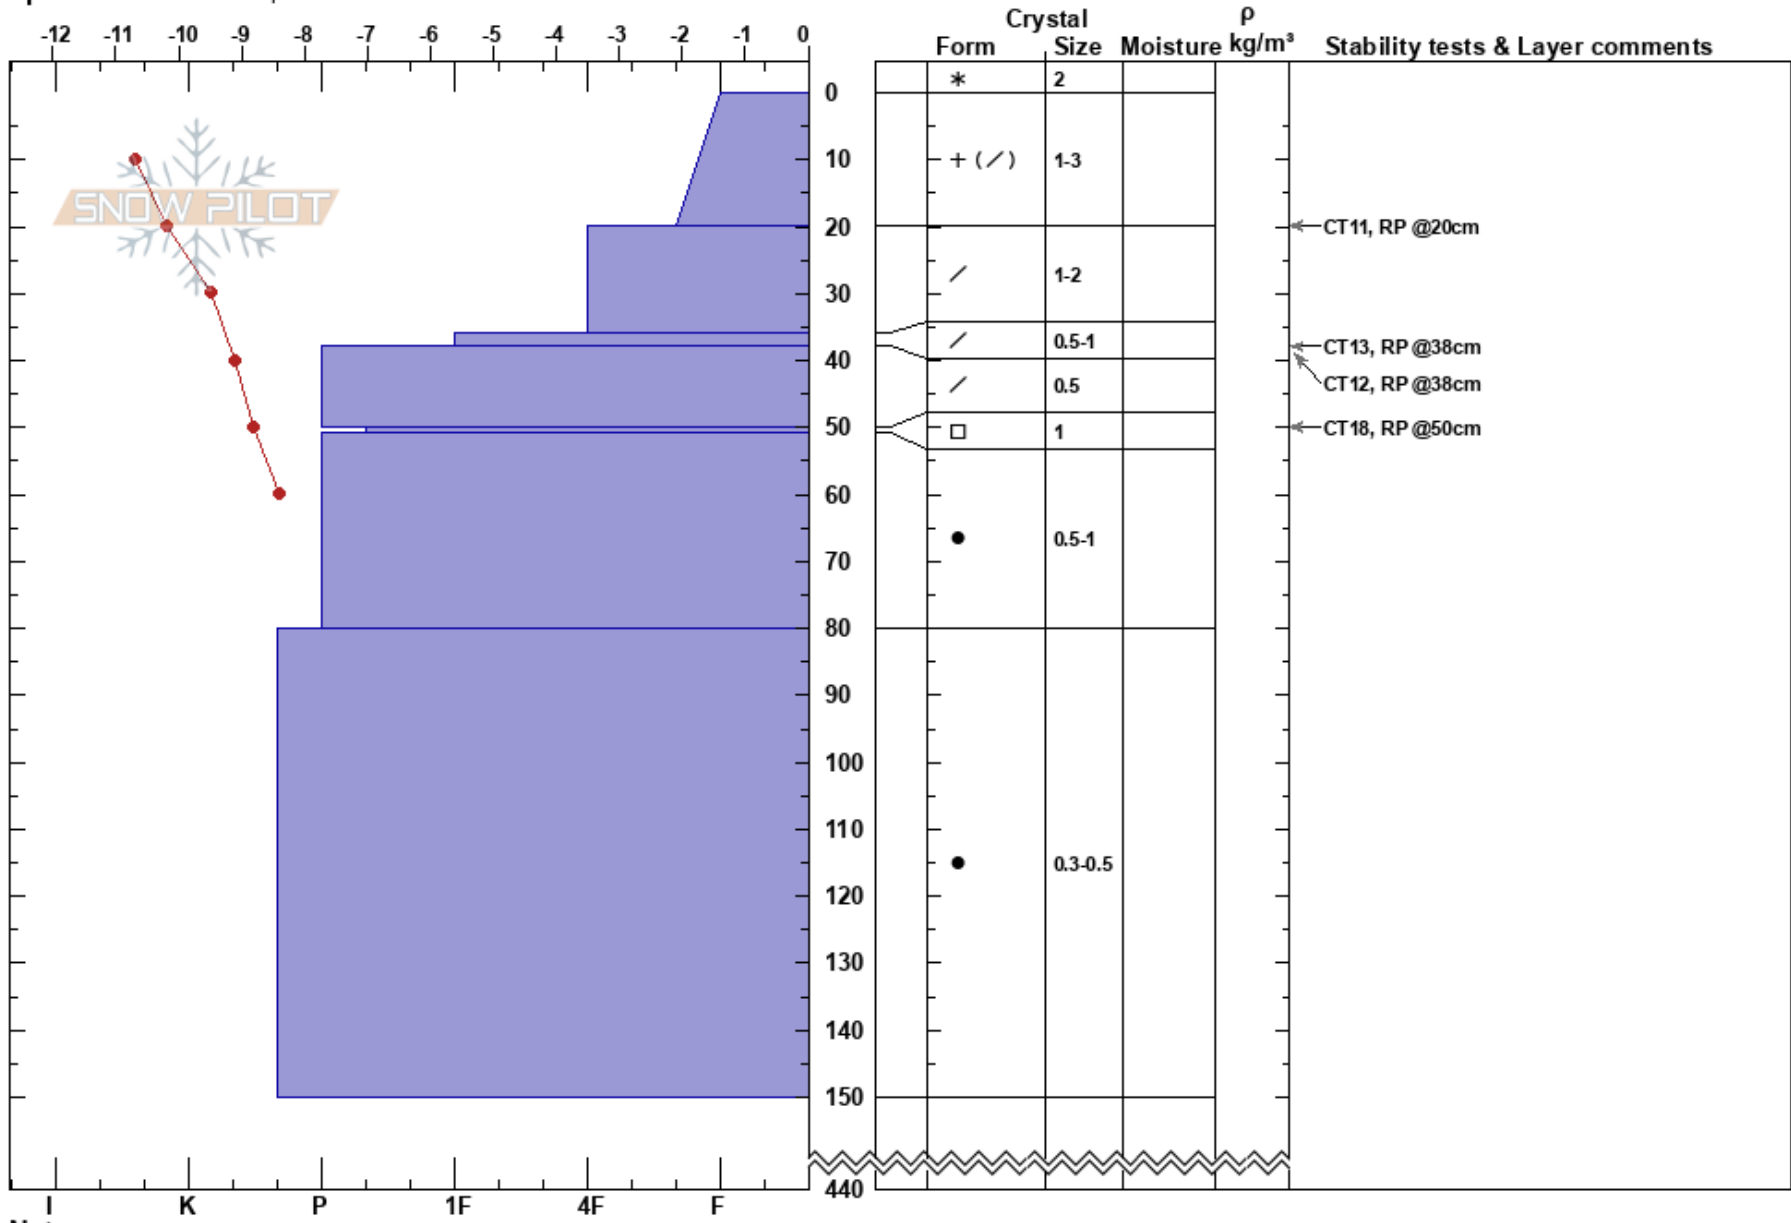

Heli Life  
 Skeena  
 BC  
 Elevation: 2130 m  
 Aspect: E  
 Specifics: We skied slope

Matt Szczepanski  
 09/01/2024 - 10:40  
 Co-ord:  
 Slope Angle: 35°  
 Wind Loading:

Stability: Very Good HS:440  
 Air Temperature: -10.2°C PF:30 36-38cm:Problematic layer  
 Sky Cover: SCT  
 Precipitation: NO  
 Wind: Calm

Layer Notes:

Notes: Below ridgetop on glacier.