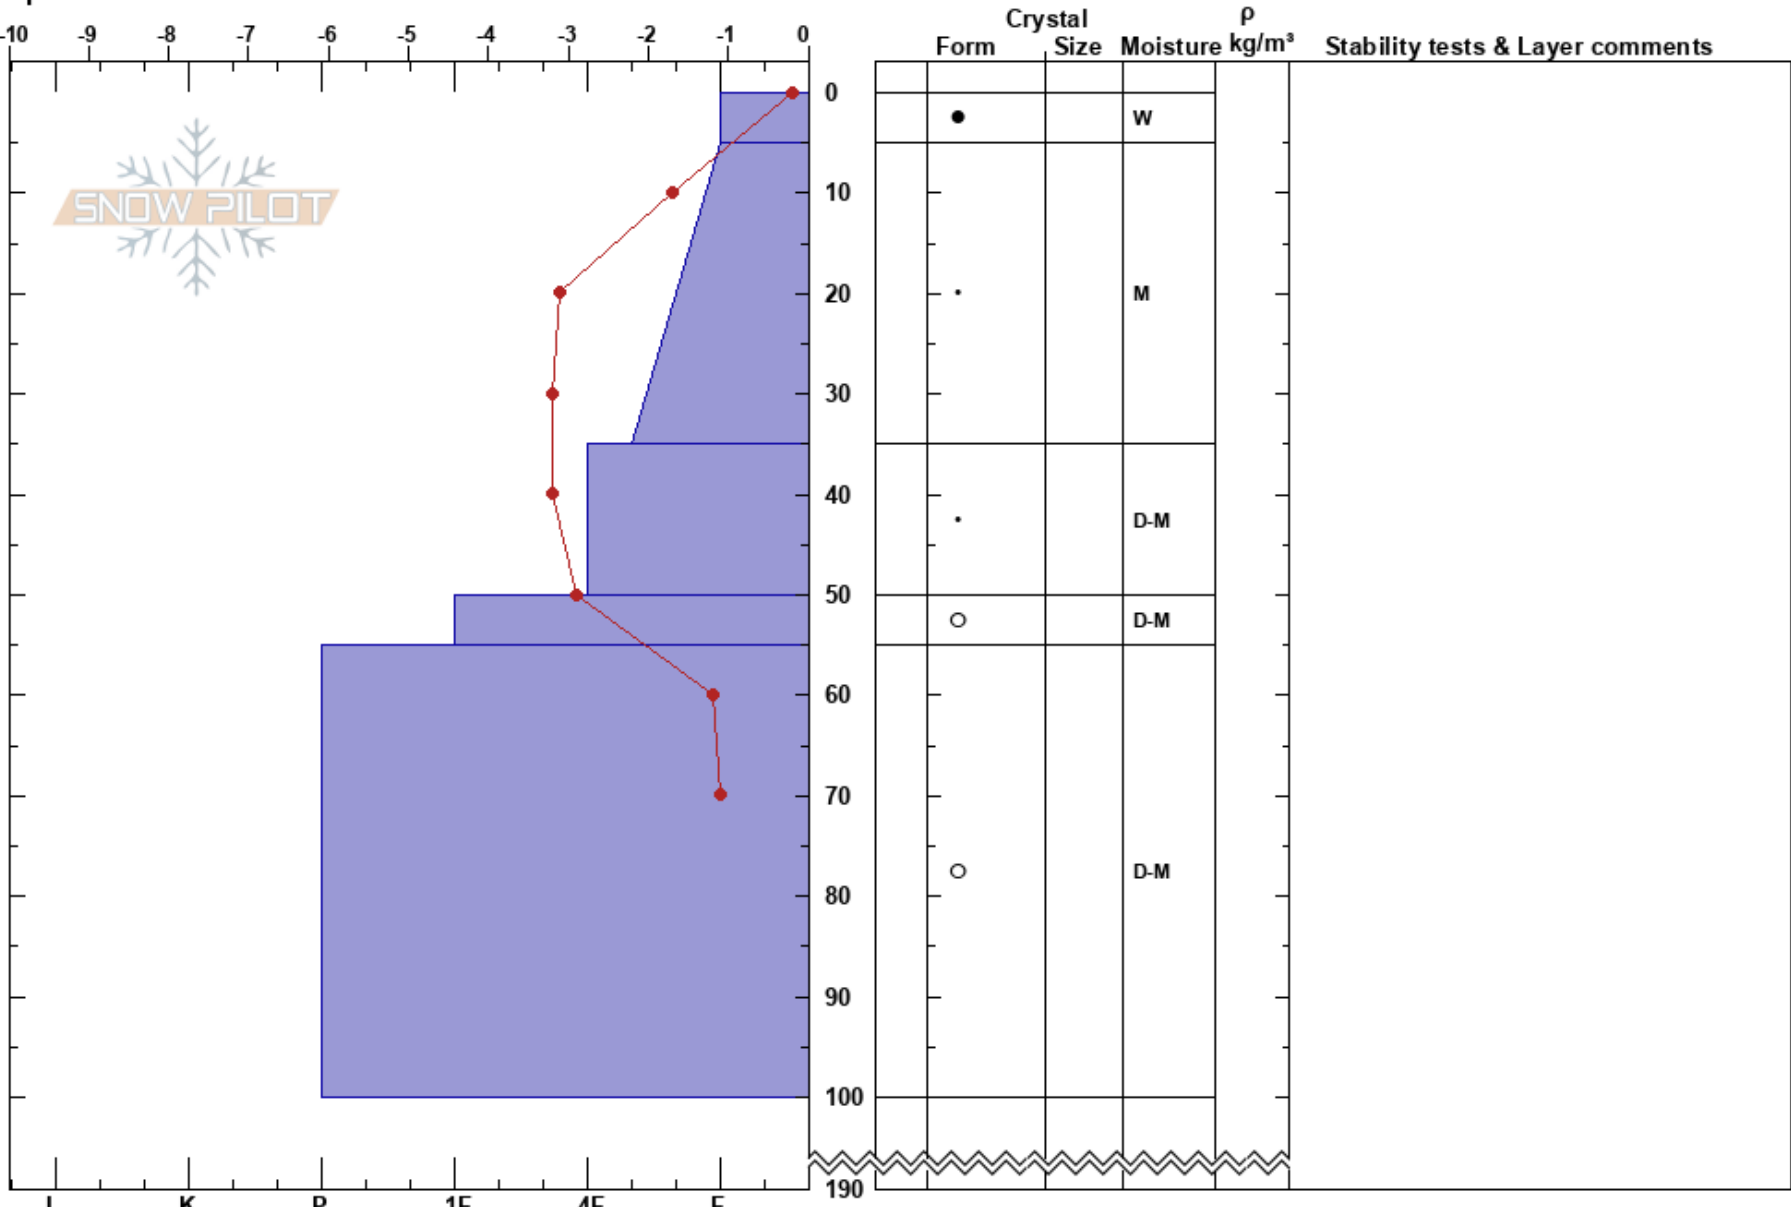

Rauset tregrense
 Indre Fjordane
 Norway
Elevation:
Aspect: E
Specifics:

Lars-Ove Eikje
 23/01/2018 - 12:30
Co-ord: 32V 345283E 6853741N
Slope Angle:
Wind Loading: yes

Stability: HS:190 **Layer Notes:**
Air Temperature: 1.5°C
Sky Cover: OVC
Precipitation:
Wind: SE Moderate