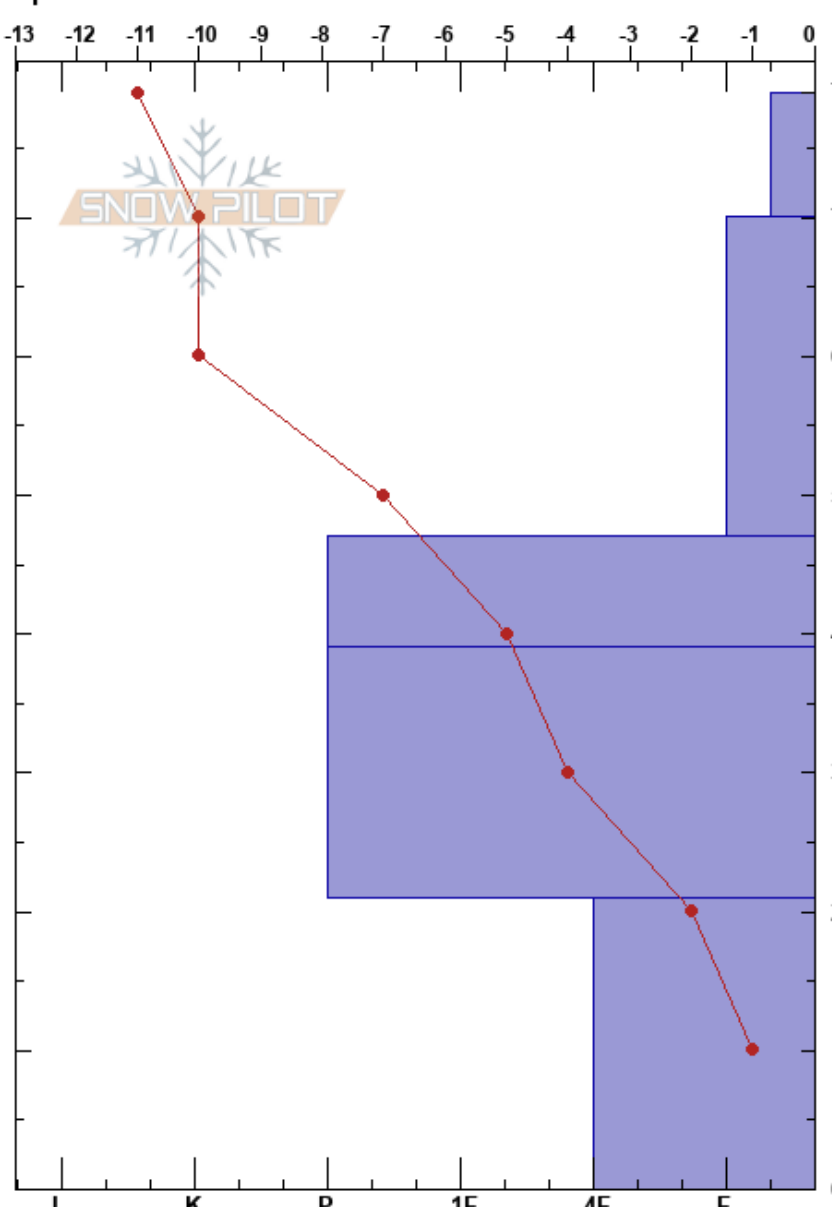

old monarch pass
 Sawatch
 CO
 Elevation: 11200 ft
 Aspect: 114°
 Specifics:

Aaron Peyrouse
 01/09/2024 - 2:15pm
 Co-ord: 38.49975N, -106.33625W
 Slope Angle: 11°
 Wind Loading: no

Stability:
 Air Temperature: -11°C
 Sky Cover: SCT
 Precipitation: NO
 Wind: W Light Breeze

HS:79
 PF:20
 PS:15
 21-0cm: Problematic layer

| Elevation (m) | Crystal | | Moisture | ρ kg/m ³ | Stability tests & Layer comments |
|---------------|---------|-------|----------|--------------------------|---|
| | Form | Size | | | |
| 79 | + | 0.5-1 | D | | |
| 70 | | | | | |
| 60 | □ | 2 | D | | |
| 50 | | | | | |
| 48 | ⊖ | 2-3 | | | |
| 40 | | | | | |
| 30 | ● | 0.5-1 | D | | |
| 20 | | | | | ← CT27 @20cm ← PST45/100 (End) @20cm |
| 10 | ^ | 1-3 | D | | |
| 0 | | | | | |