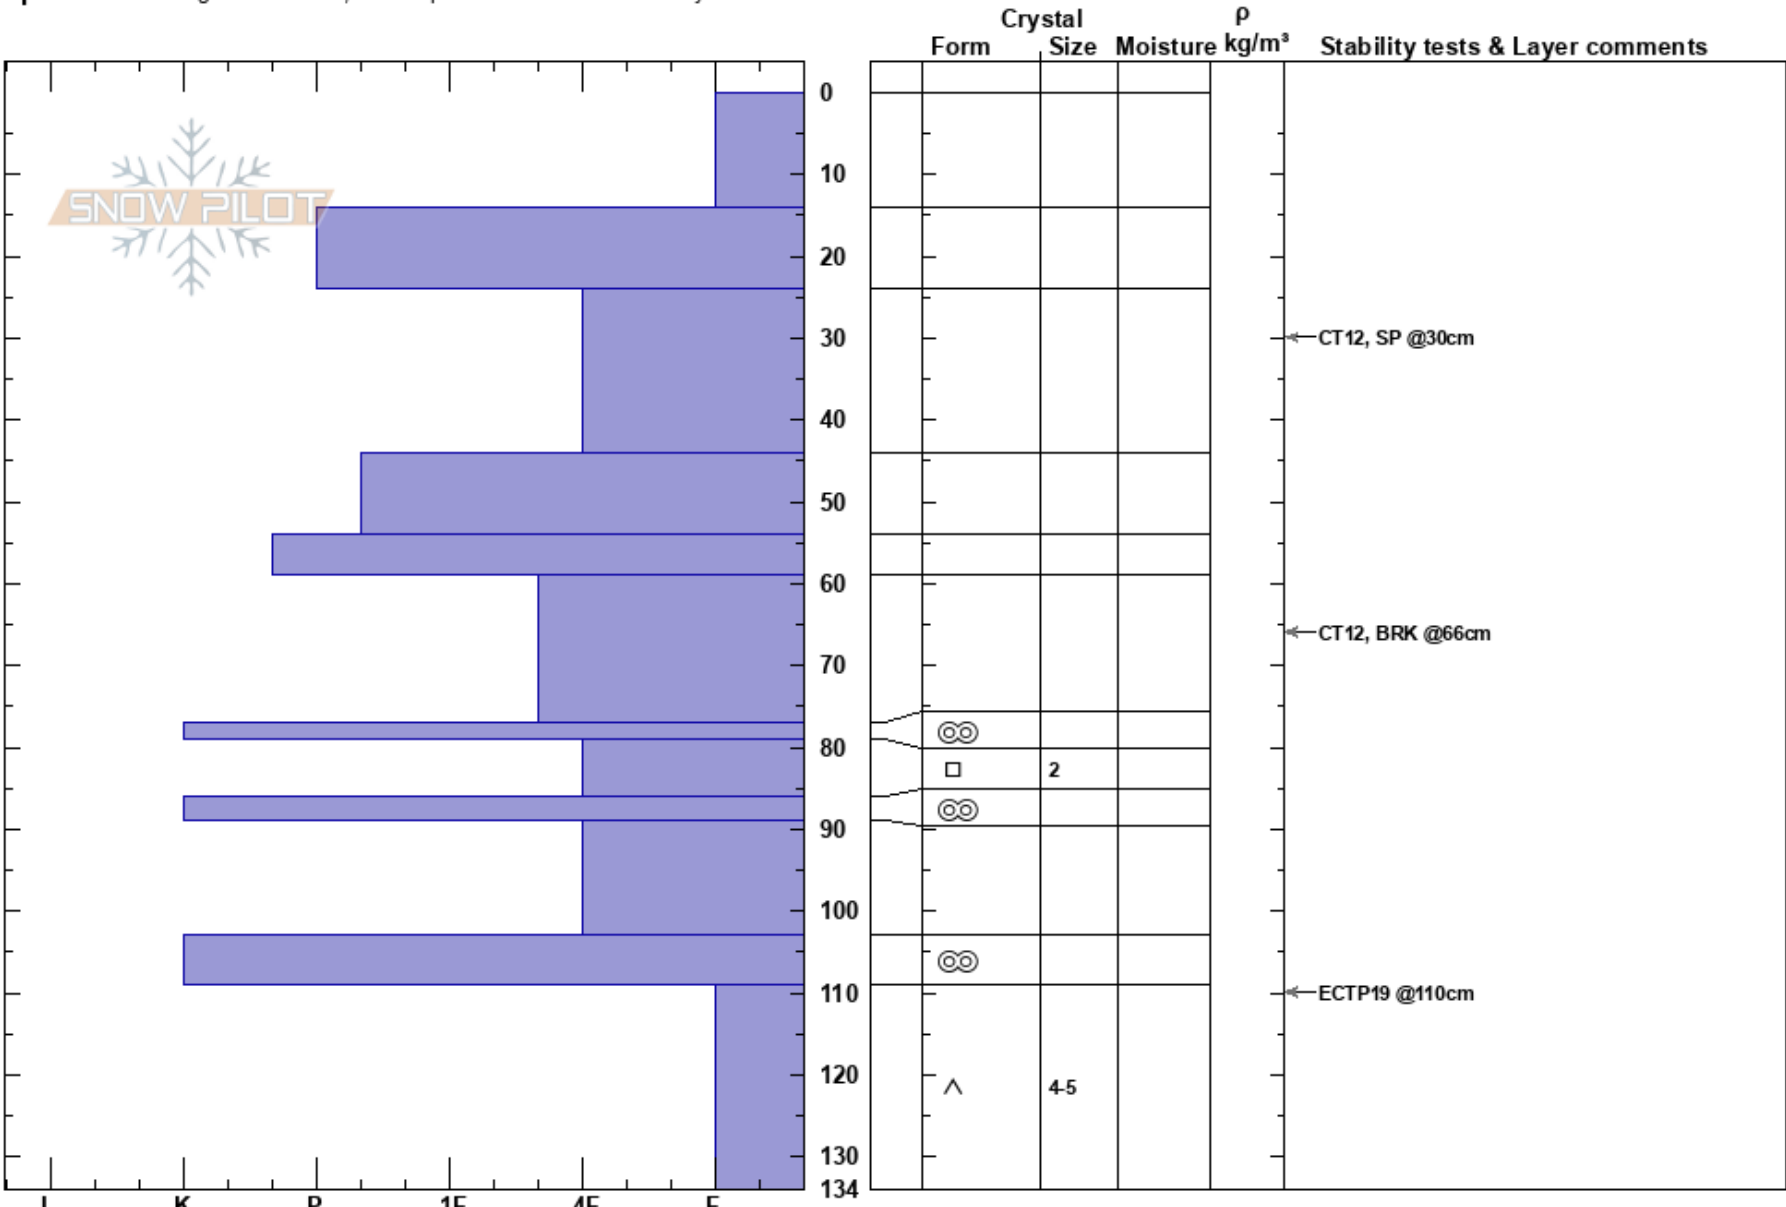

Nakiska Beakers
 Kananaskis
 AB
 Elevation: 2325 m
 Aspect: NE
 Specifics: Pit dug in a Ski Area; Pit is representative of backcountry

Sabrina Ryans
 08/01/2024 - 13:00
 Co-ord: 11U 627075W 5645442N
 Slope Angle: 32°
 Wind Loading: yes

Stability: HS:134
 Air Temperature: -12.5°C PF:15 24-44cm:Problematic layer
 Sky Cover: SCT
 Precipitation: NO
 Wind: W Light Breeze

Notes: Open treed area at TL, planar slope with sun and wind exposure.