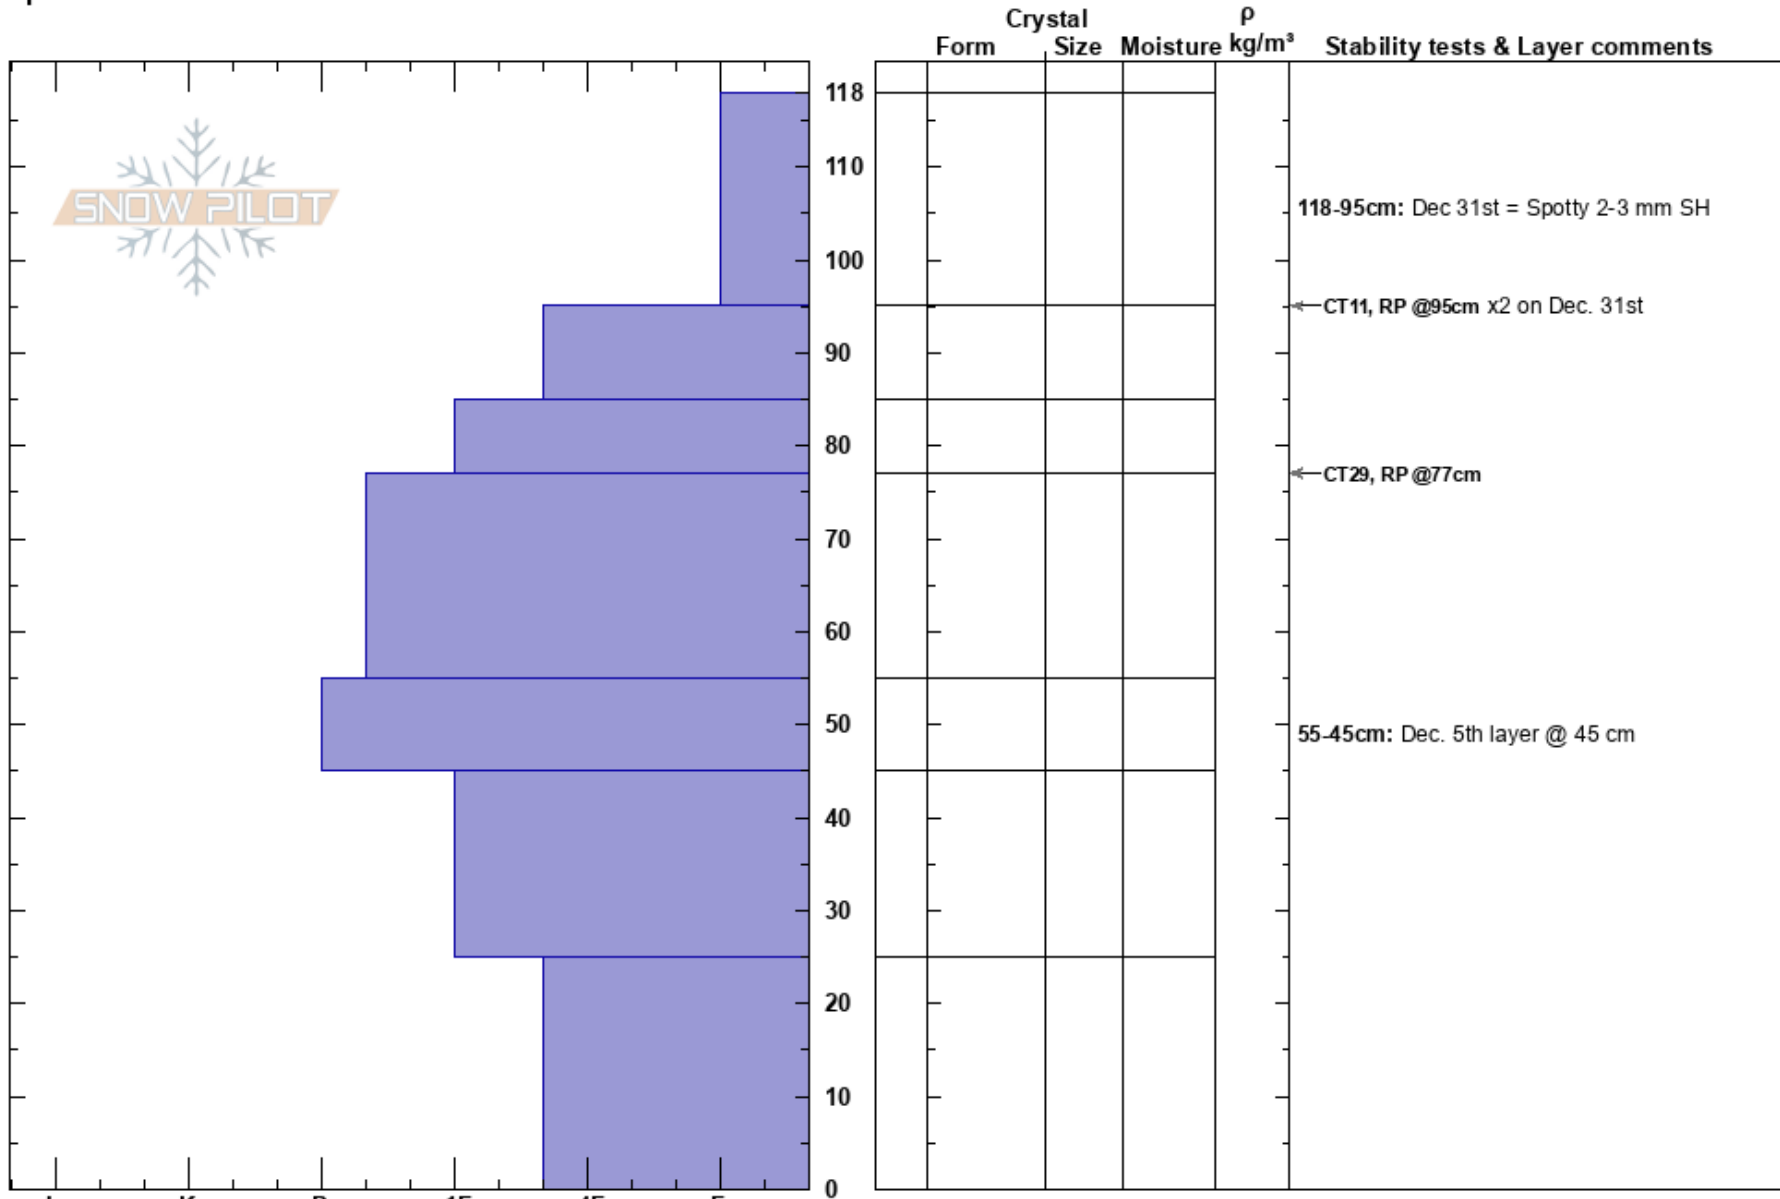

Treeline - Mt Field

Banff Visitor Safety

Stability:

HS:118

Layer Notes:

Banff, Yoho and Kootenay 08/01/2024 - 12:00

Air Temperature: -14.5°C PF:40

118-95cm: Dec 31st = Spotty 2-3 mm SH

AB Co-ord: 51.43822N, -116.45483W

Sky Cover: BKN

PS: 20

55-45cm: Dec. 5th layer @ 45 cm

Elevation: 2115 m

Slope Angle: 20°

Precipitation: NO

Wind: Calm

Aspect: NE

Wind Loading:

Specifics:

Notes: Treeline Glade. Some variable wind effect on surface in TL/ALP.