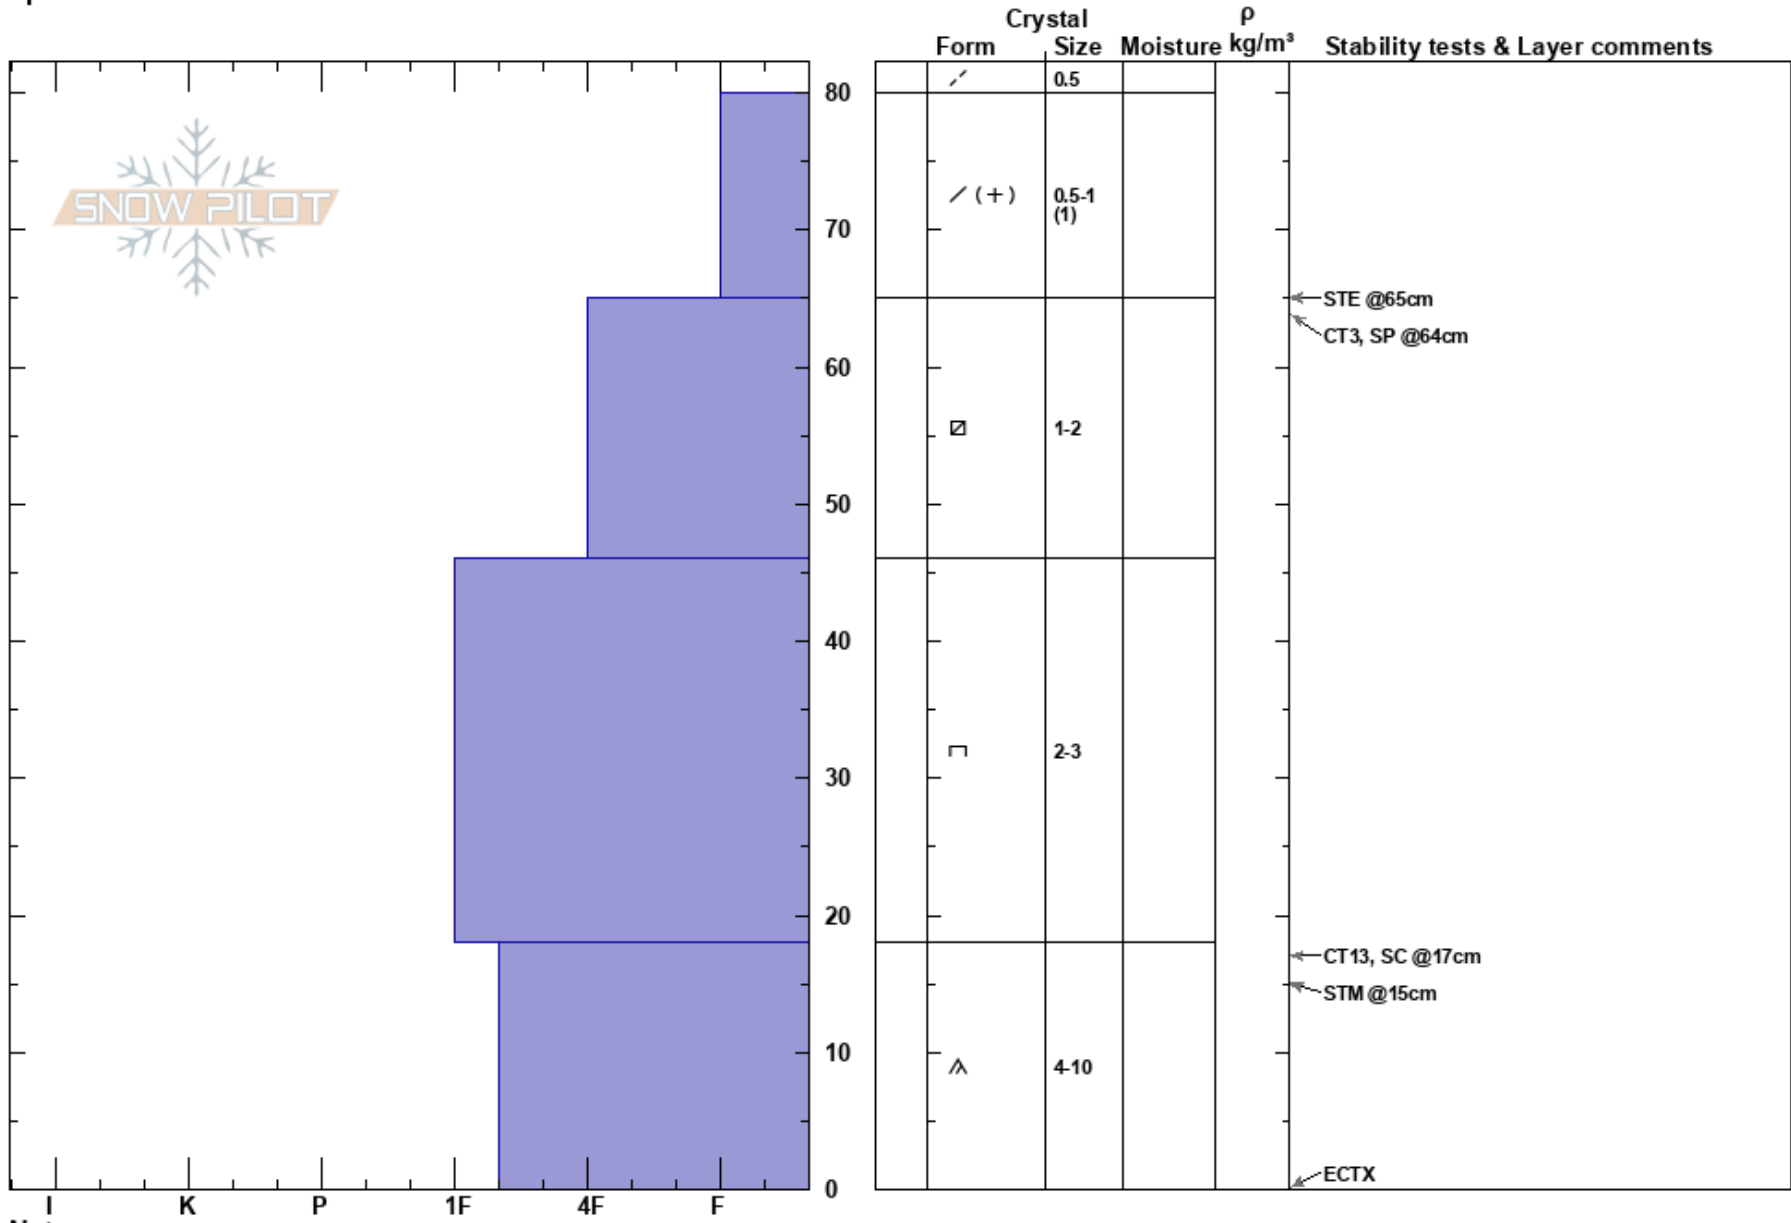

Monarch N. Ridge E  
 Sawatch  
 CO  
**Elevation:** 11550 ft  
**Aspect:** 80°  
**Specifics:**

Rich Rogers  
 01/08/2024 - 11:35am  
**Co-ord:** 13S 385296W 4262918N  
**Slope Angle:** 24°  
**Wind Loading:** yes

**Stability:** Good **HS:**80 **Layer Notes:**  
**Air Temperature:** -6°C **PS:** 25 65-46cm:Problematic layer  
**Sky Cover:** BKN  
**Precipitation:** NO  
**Wind:** N Light Breeze

**Notes:** Shovel shear tests were for fun. I don't use them often but felt like it today.