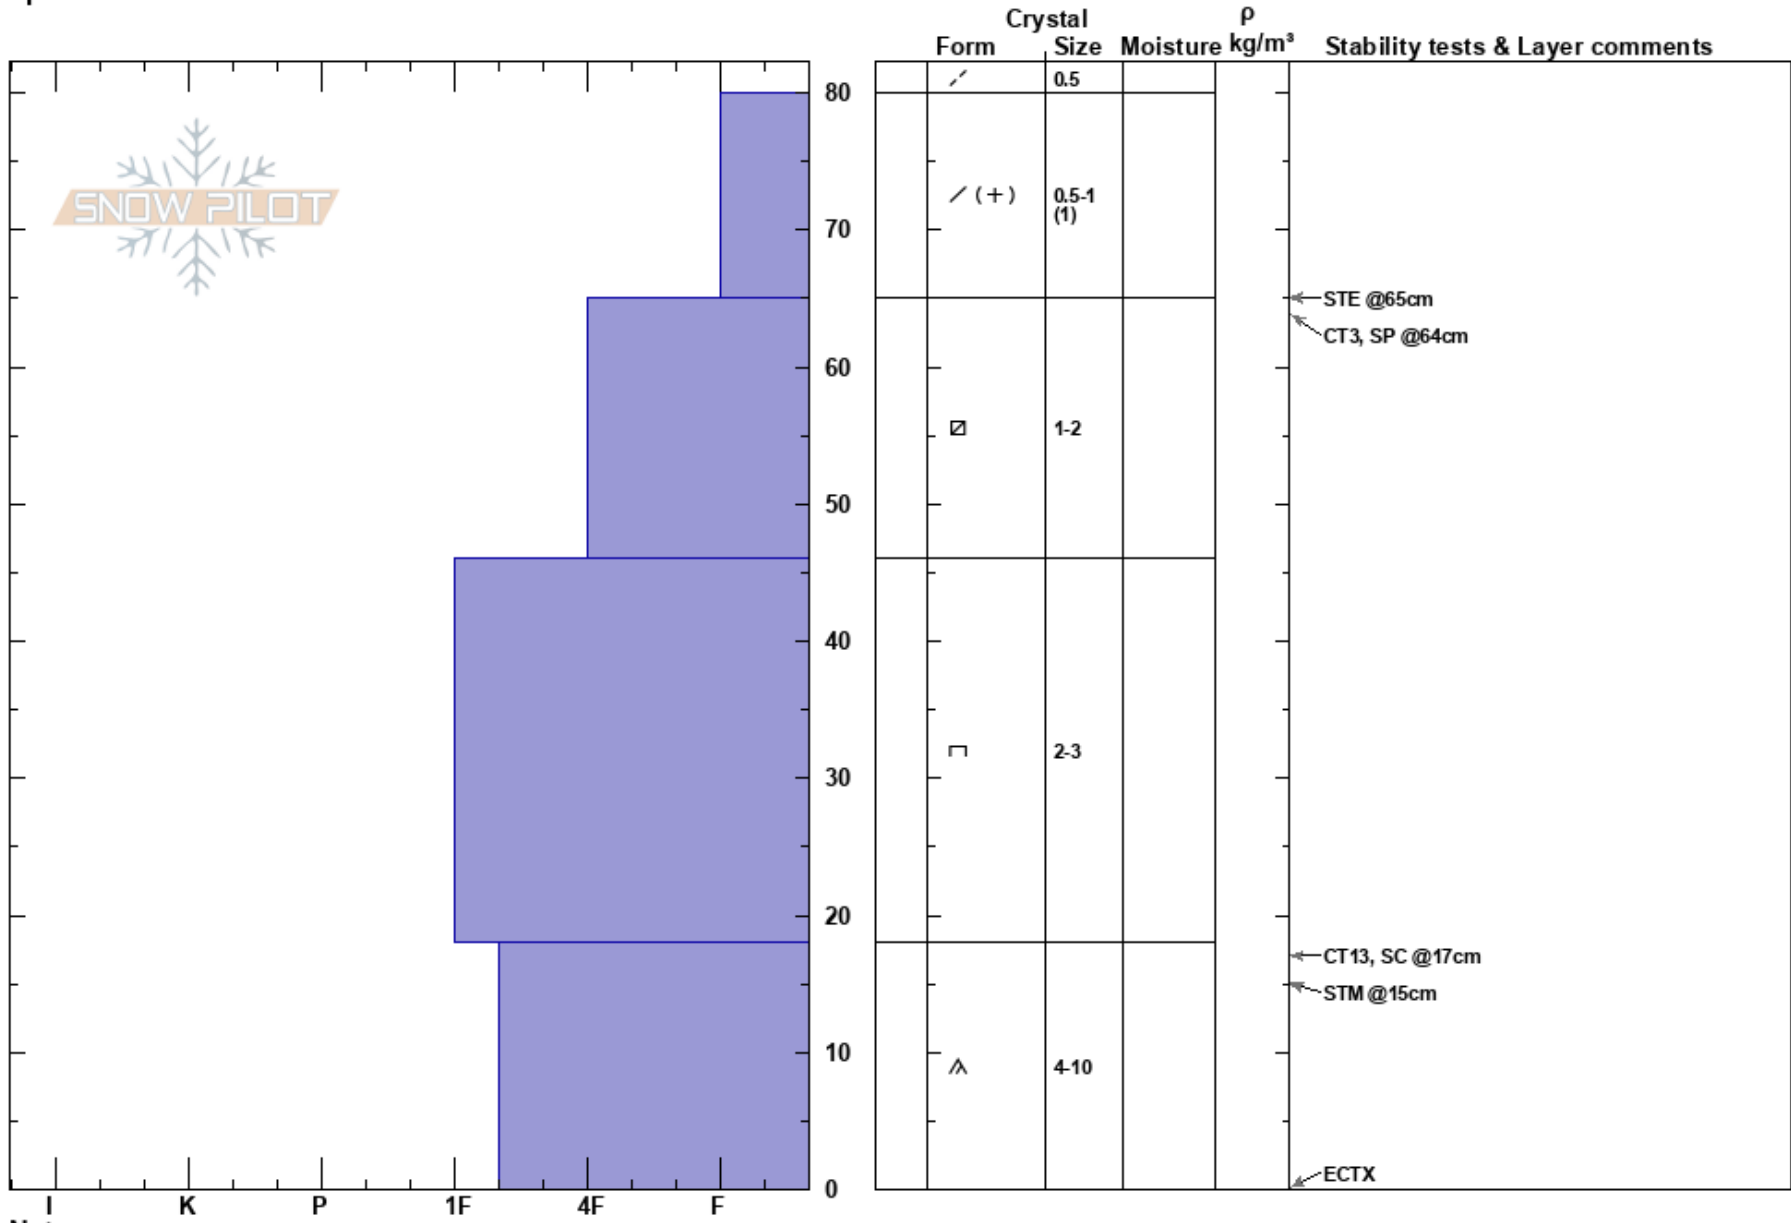

Monarch N. Ridge E
 Sawatch
 CO
Elevation: 11550 ft
Aspect: 80°
Specifics:

Rich Rogers
 01/08/2024 - 11:35am
Co-ord: 13S 385296W 4262918N
Slope Angle: 24°
Wind Loading: yes

Stability: Good **HS:**80 **Layer Notes:**
Air Temperature: -6°C **PS:** 25 65-46cm:Problematic layer
Sky Cover: BKN
Precipitation: NO
Wind: N Light Breeze

Notes: Shovel shear tests were for fun. I don't use them often but felt like it today.