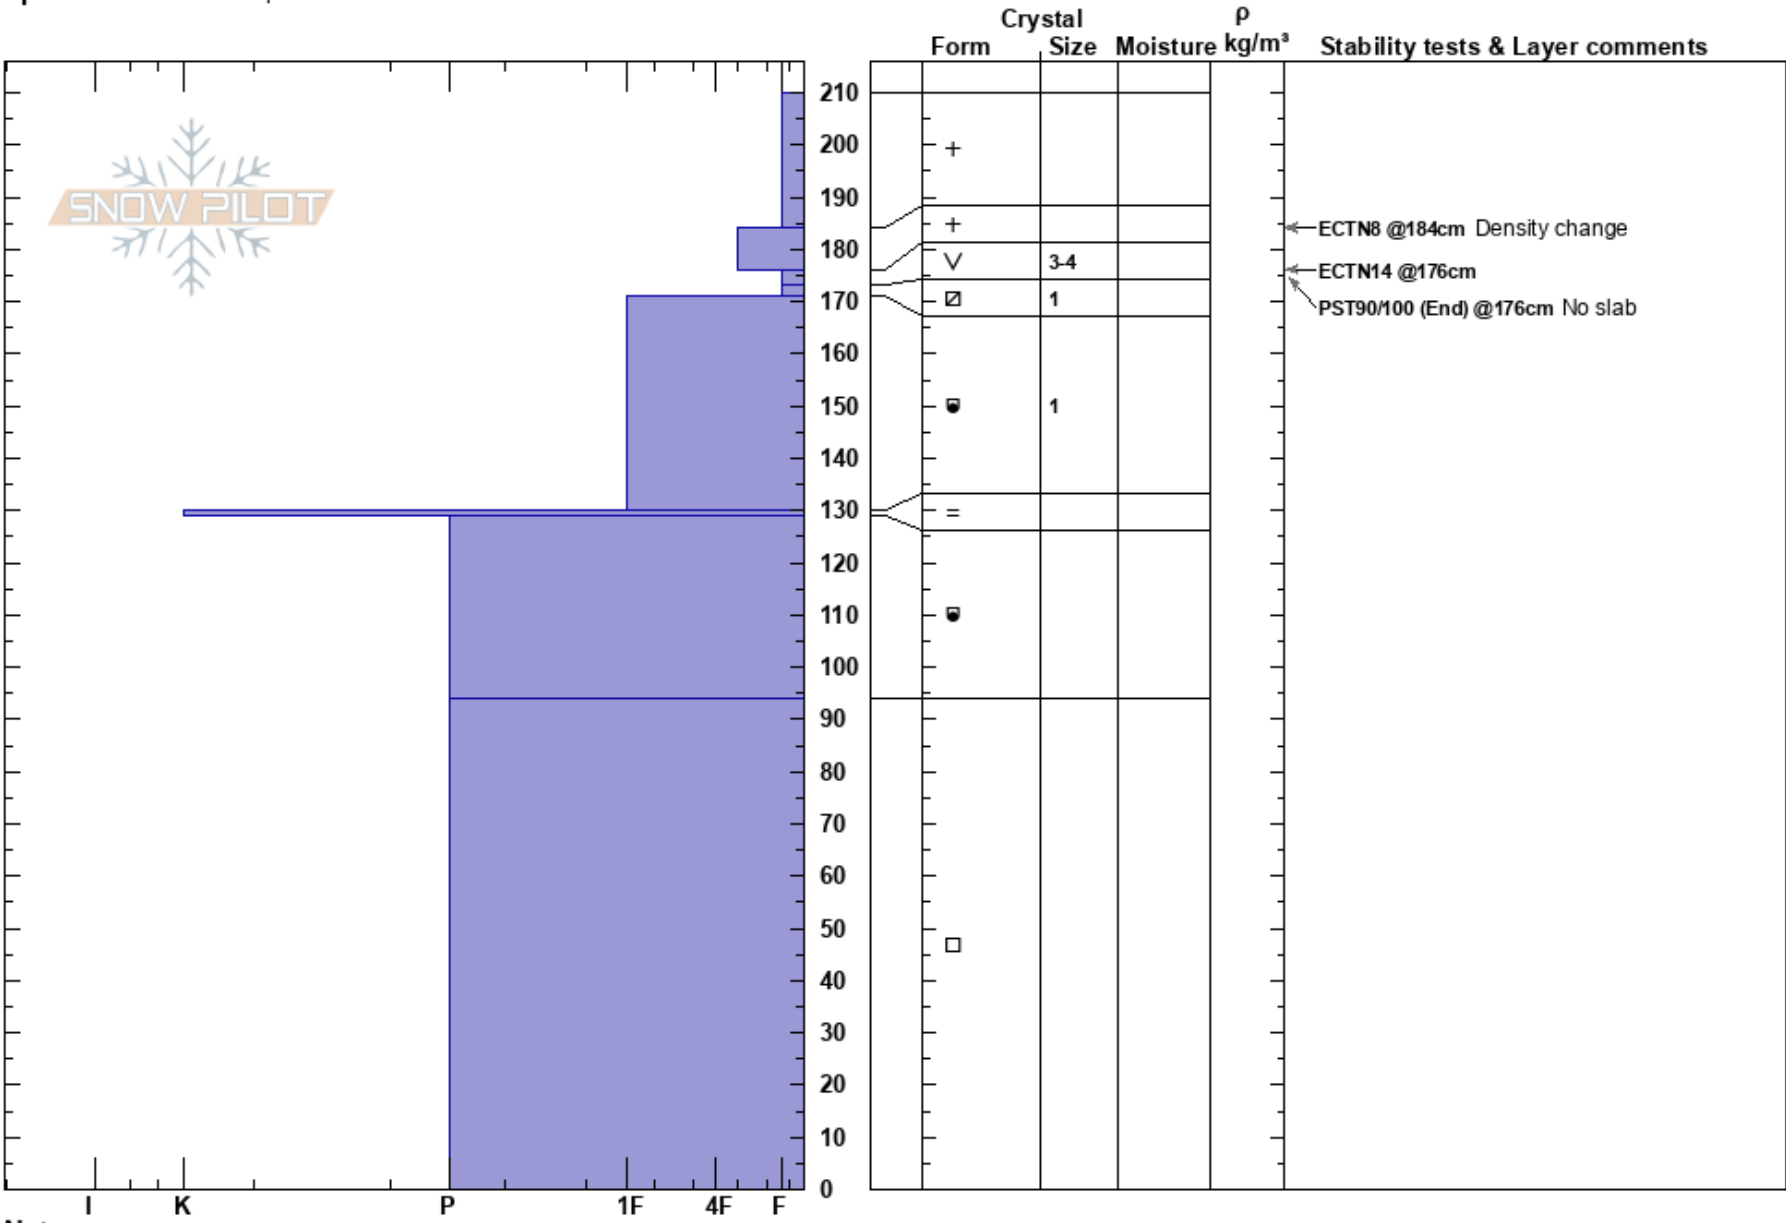

20240108 Powdercorn
 Teton Range
 WY
 Elevation: 9900 ft
 Aspect: NE
 Specifics: We skied slope

Ian Peterson
 01/08/2024 - 11:00am
 Co-ord: 43.51680N, -110.94819W
 Slope Angle: 25°
 Wind Loading: no

Stability:
 Air Temperature:
 Sky Cover: CLR
 Precipitation: NO
 Wind: W Light Breeze

HS:210
 Layer Notes:
 176-173cm: Problematic layer

Notes: Wind loading began shortly after we dug with wind speeds increasing