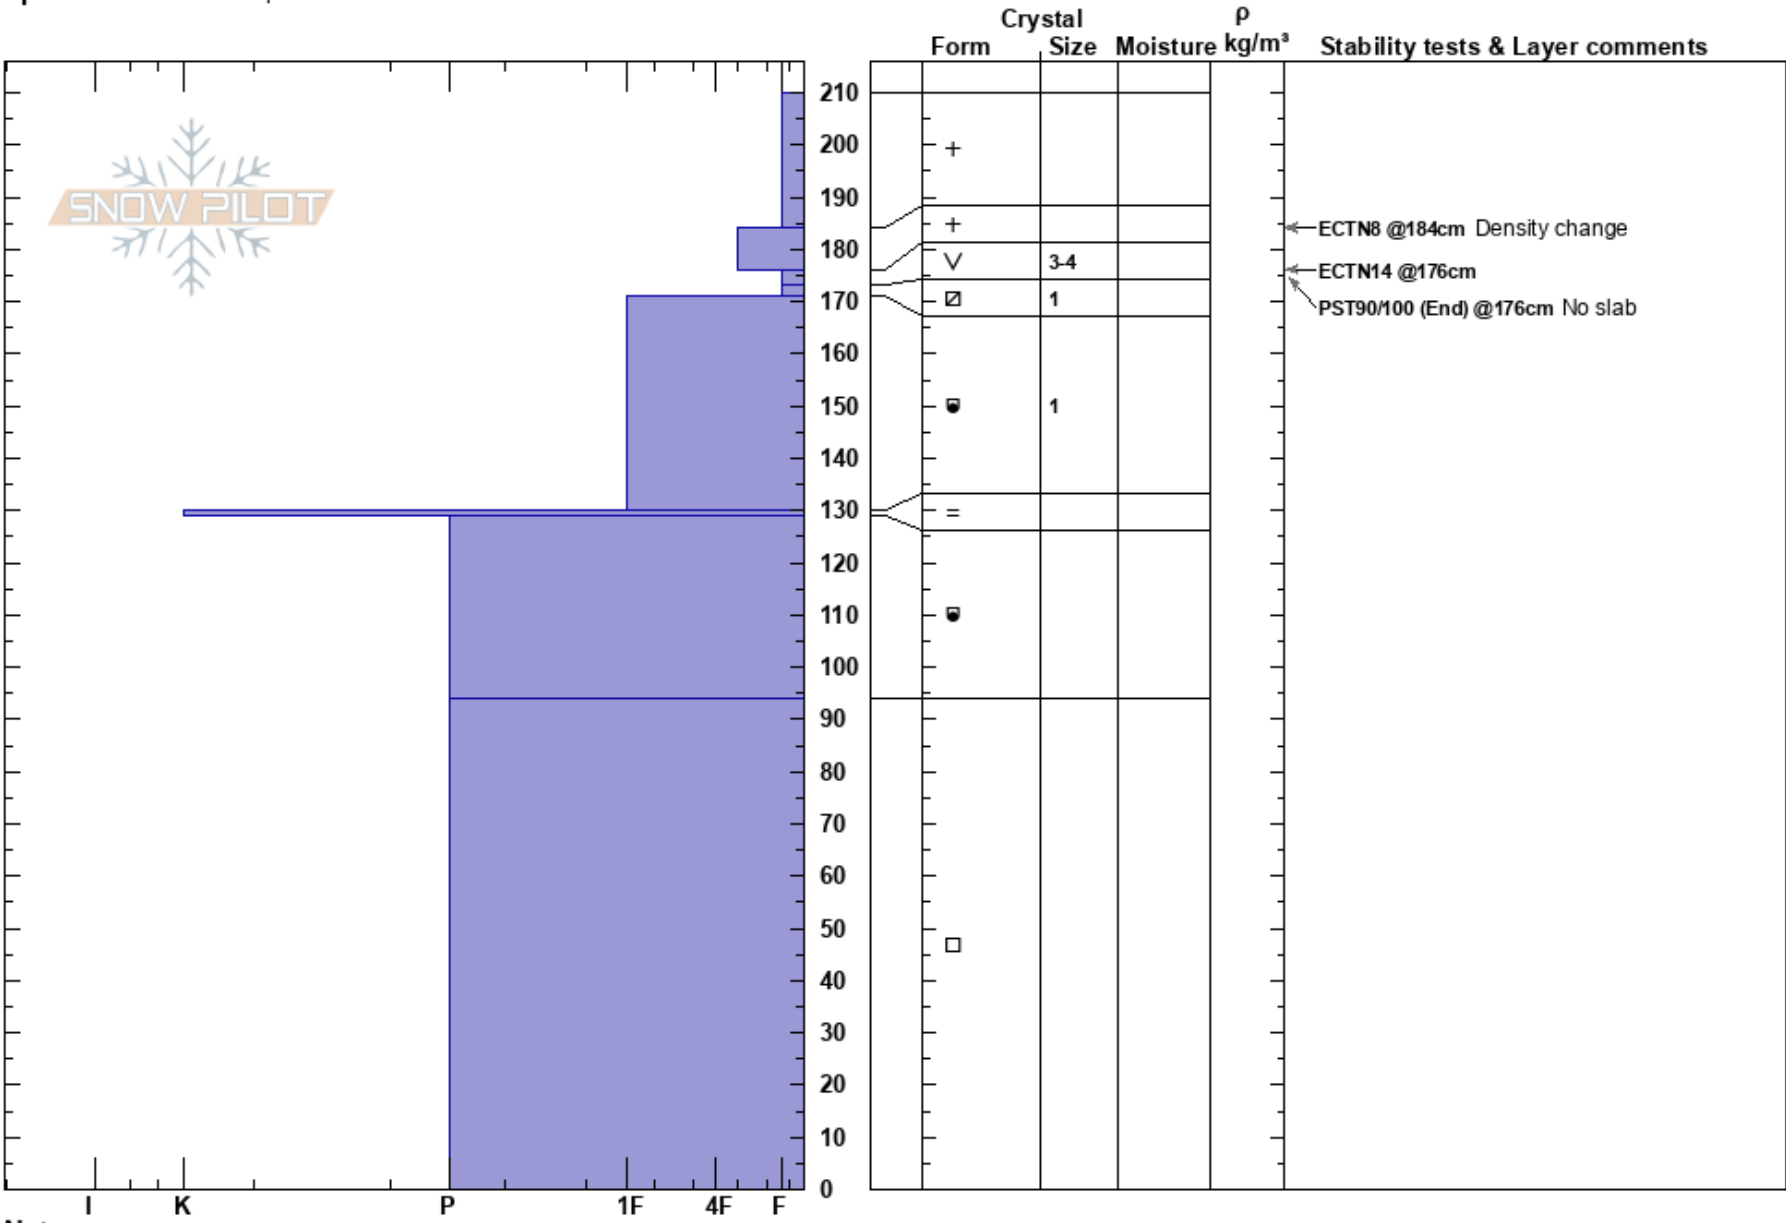

20240108 Powdercorn  
 Teton Range  
 WY  
 Elevation: 9900 ft  
 Aspect: NE  
 Specifics: We skied slope

Ian Peterson  
 01/08/2024 - 11:00am  
 Co-ord: 43.51680N, -110.94819W  
 Slope Angle: 25°  
 Wind Loading: no

Stability:  
 Air Temperature:  
 Sky Cover: CLR  
 Precipitation: NO  
 Wind: W Light Breeze

HS:210  
 Layer Notes:  
 176-173cm: Problematic layer

Notes: Wind loading began shortly after we dug with wind speeds increasing