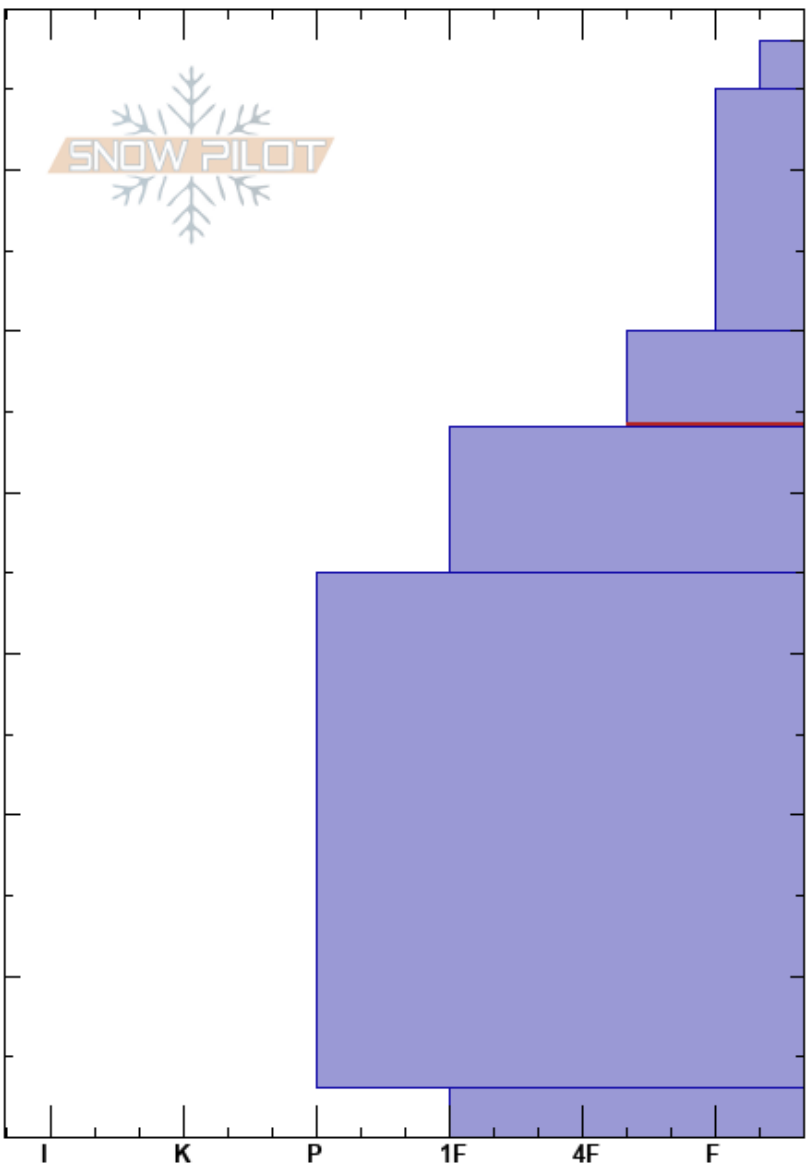

Monarch Ridge NE shldr
 Sawatch
 CO
 Elevation: 11362 ft
 Aspect: 178°
 Specifics:

Rich Rogers
 01/08/2024 - 12:45am
 Co-ord: 13S 385615W 4262738N
 Slope Angle: 18°
 Wind Loading: yes

Stability: Good
 Air Temperature: -6°C
 Sky Cover: BKN
 Precipitation: NO
 Wind: N Light Breeze

HS:68
 PF:33
 PS:24
 50-44cm: Problematic layer

Crystal Form	Crystal		Moisture	ρ kg/m ³	Stability tests & Layer comments
	Size				
/	0.5				
/ (+)	0.5-1 (4)				
/	0.5-1				
⊠ (□)	2-3				← CT8, PC @48cm
□	1.5-2.5				
⊖	1-2				
^	2-3.5				↙ ECTX