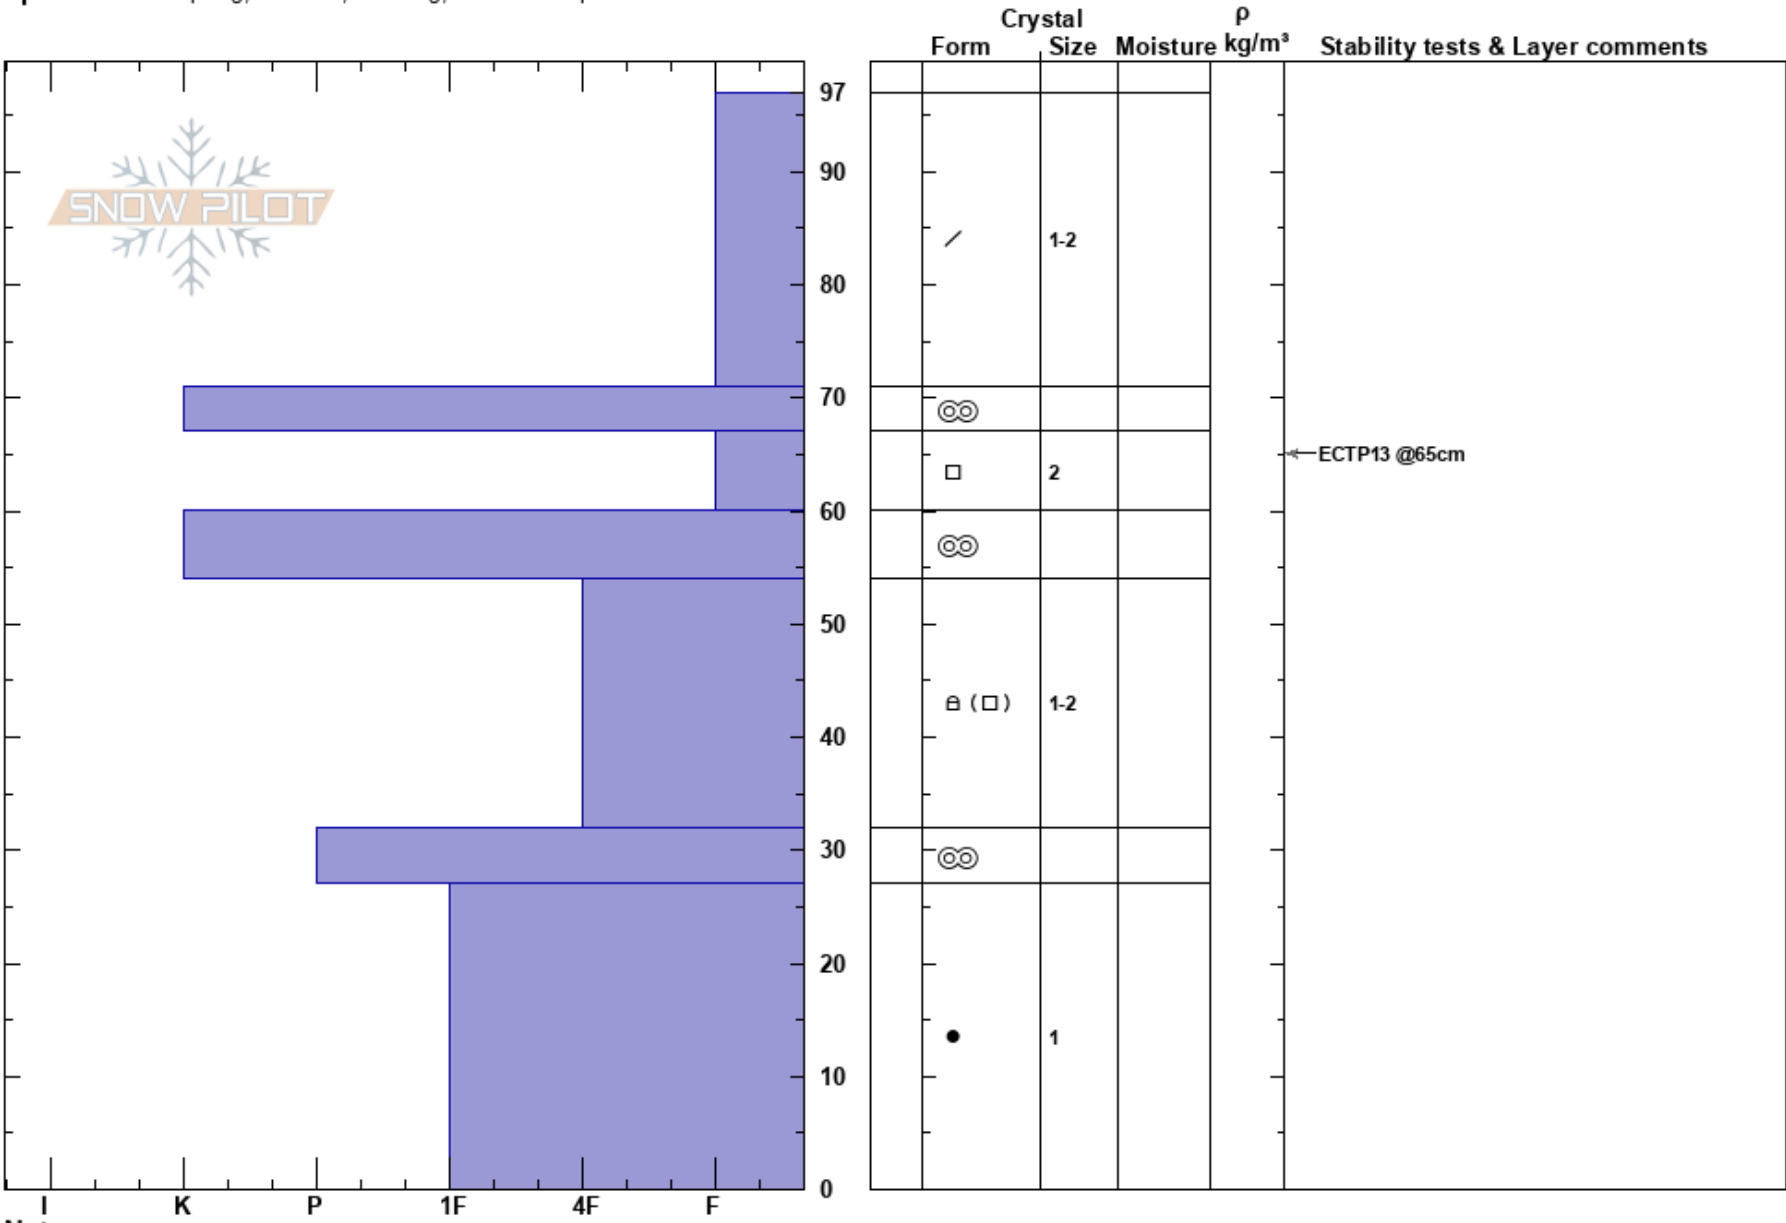

Funnel - S
 Park Range
 CO
 Elevation: 10580 ft
 Aspect: S
 Specifics: Collapsing, localized; Cracking; We skied slope

Brian Gardel
 01/08/2024 - 1:30pm
 Co-ord: 13T 354790E 4490263N
 Slope Angle:
 Wind Loading: no

Stability: Poor
 Air Temperature: -12°C
 Sky Cover: OVC
 Precipitation: S1
 Wind: Calm

HS:97
 Layer Notes:
 67-60cm: Problematic layer

Notes: