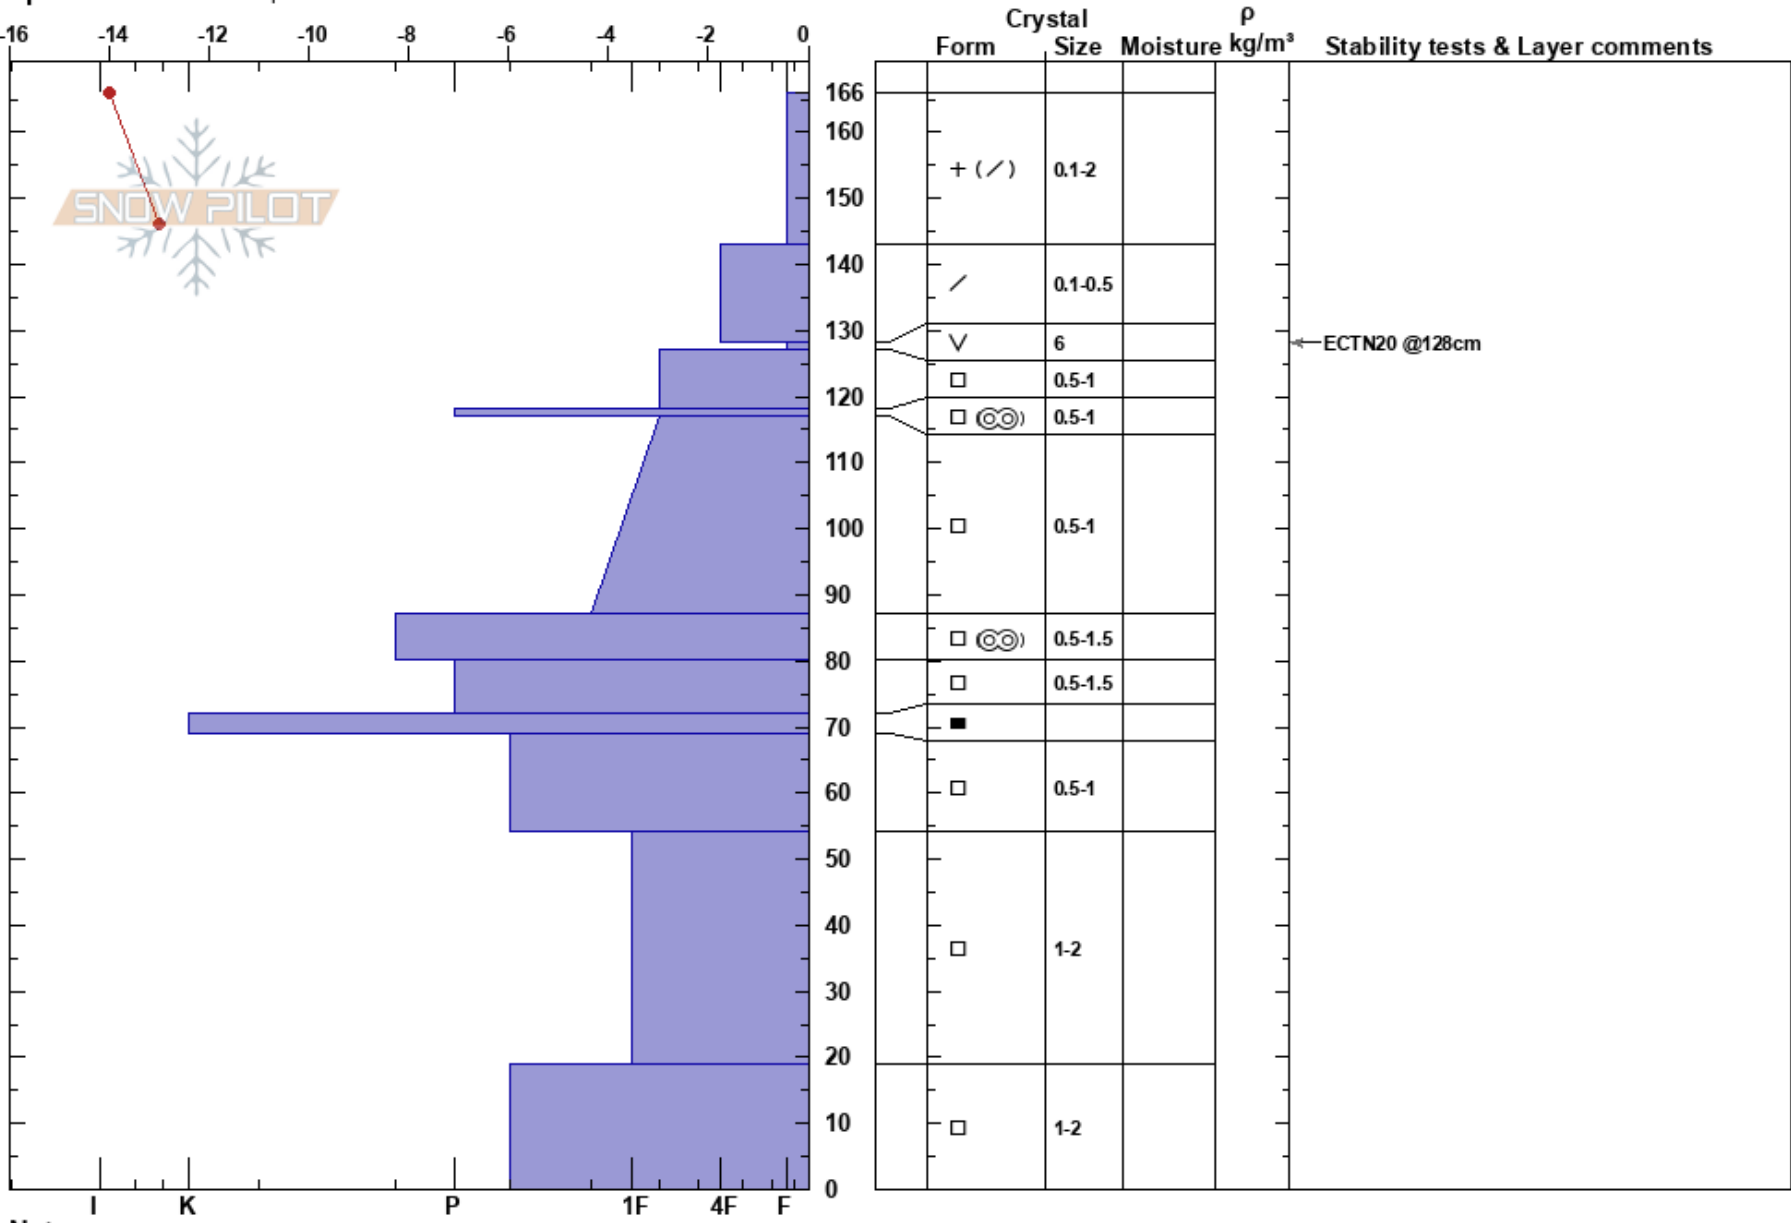

Gash NE 8000'
 Bitterroot
 MT
 Elevation: 8000 ft
 Aspect: NE
 Specifics: We skied slope

Payton Schiff
 01/08/2024 - 1:00pm
 Co-ord: 11T 706338W 5145567N
 Slope Angle:
 Wind Loading:

Stability: **HS:166**
 Air Temperature: -14°C
 Sky Cover: OVC
 Precipitation: S-1
 Wind: SE Light Breeze
 Layer Notes:
 128-127cm: Problematic layer

Notes: Pit was dug right on the border of a E and NE aspect