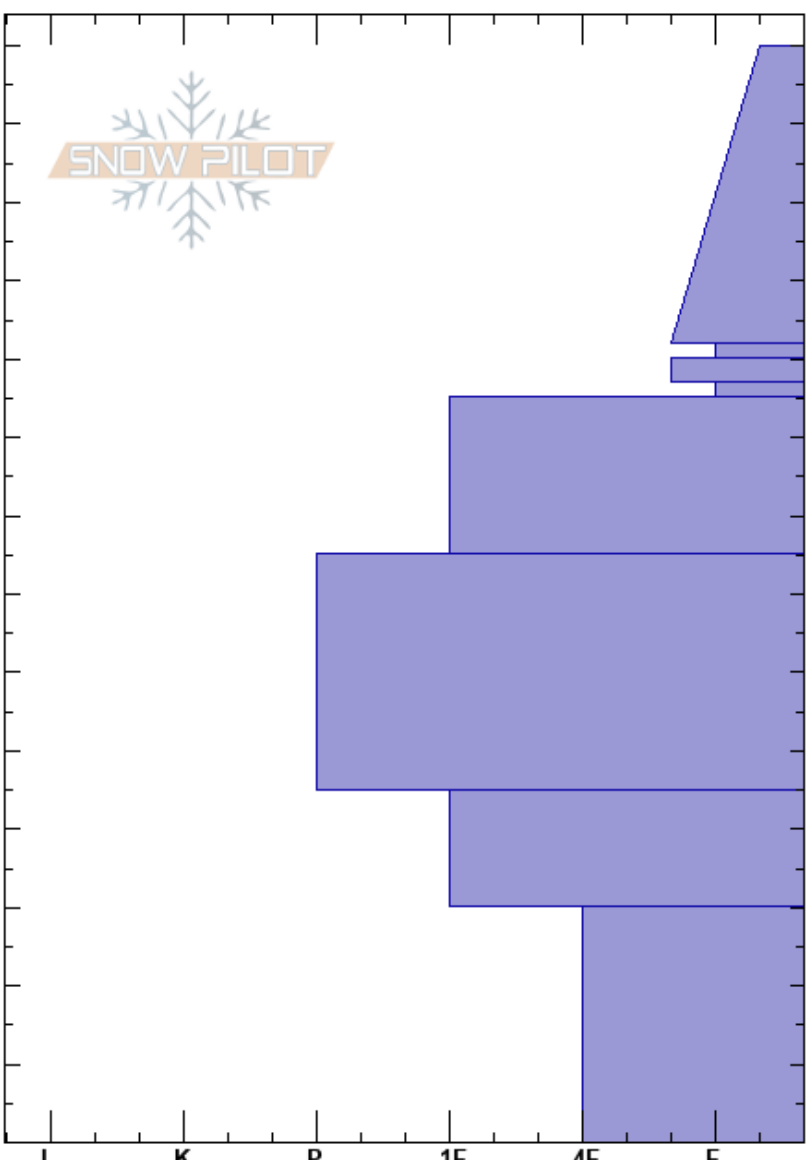

West Shingle Pk Summit
 Uinta Range
 UT
 Elevation: 10380 ft
 Aspect: NW
 Specifics: Collapsing, localizer

Joel ORourke
 01/08/2024 - 1:00pm
 Co-ord: 40.67928N, -111.10328E
 Slope Angle: 22°
 Wind Loading: no

Stability:
 Air Temperature:
 Sky Cover: SCT
 Precipitation: NO
 Wind: N Light Breeze

HS:140
 Layer Notes:
 102-100cm:Problematic layer

Crystal Form	Crystal Size	Moisture	ρ kg/m ³	Stability tests & Layer comments
+	(/)			
∇	10			
□	1			←ECTP12 @97cm
∇	30			
□	2			
□	1			
□	2-3			←CT29, RP @30cm
□	2-3			